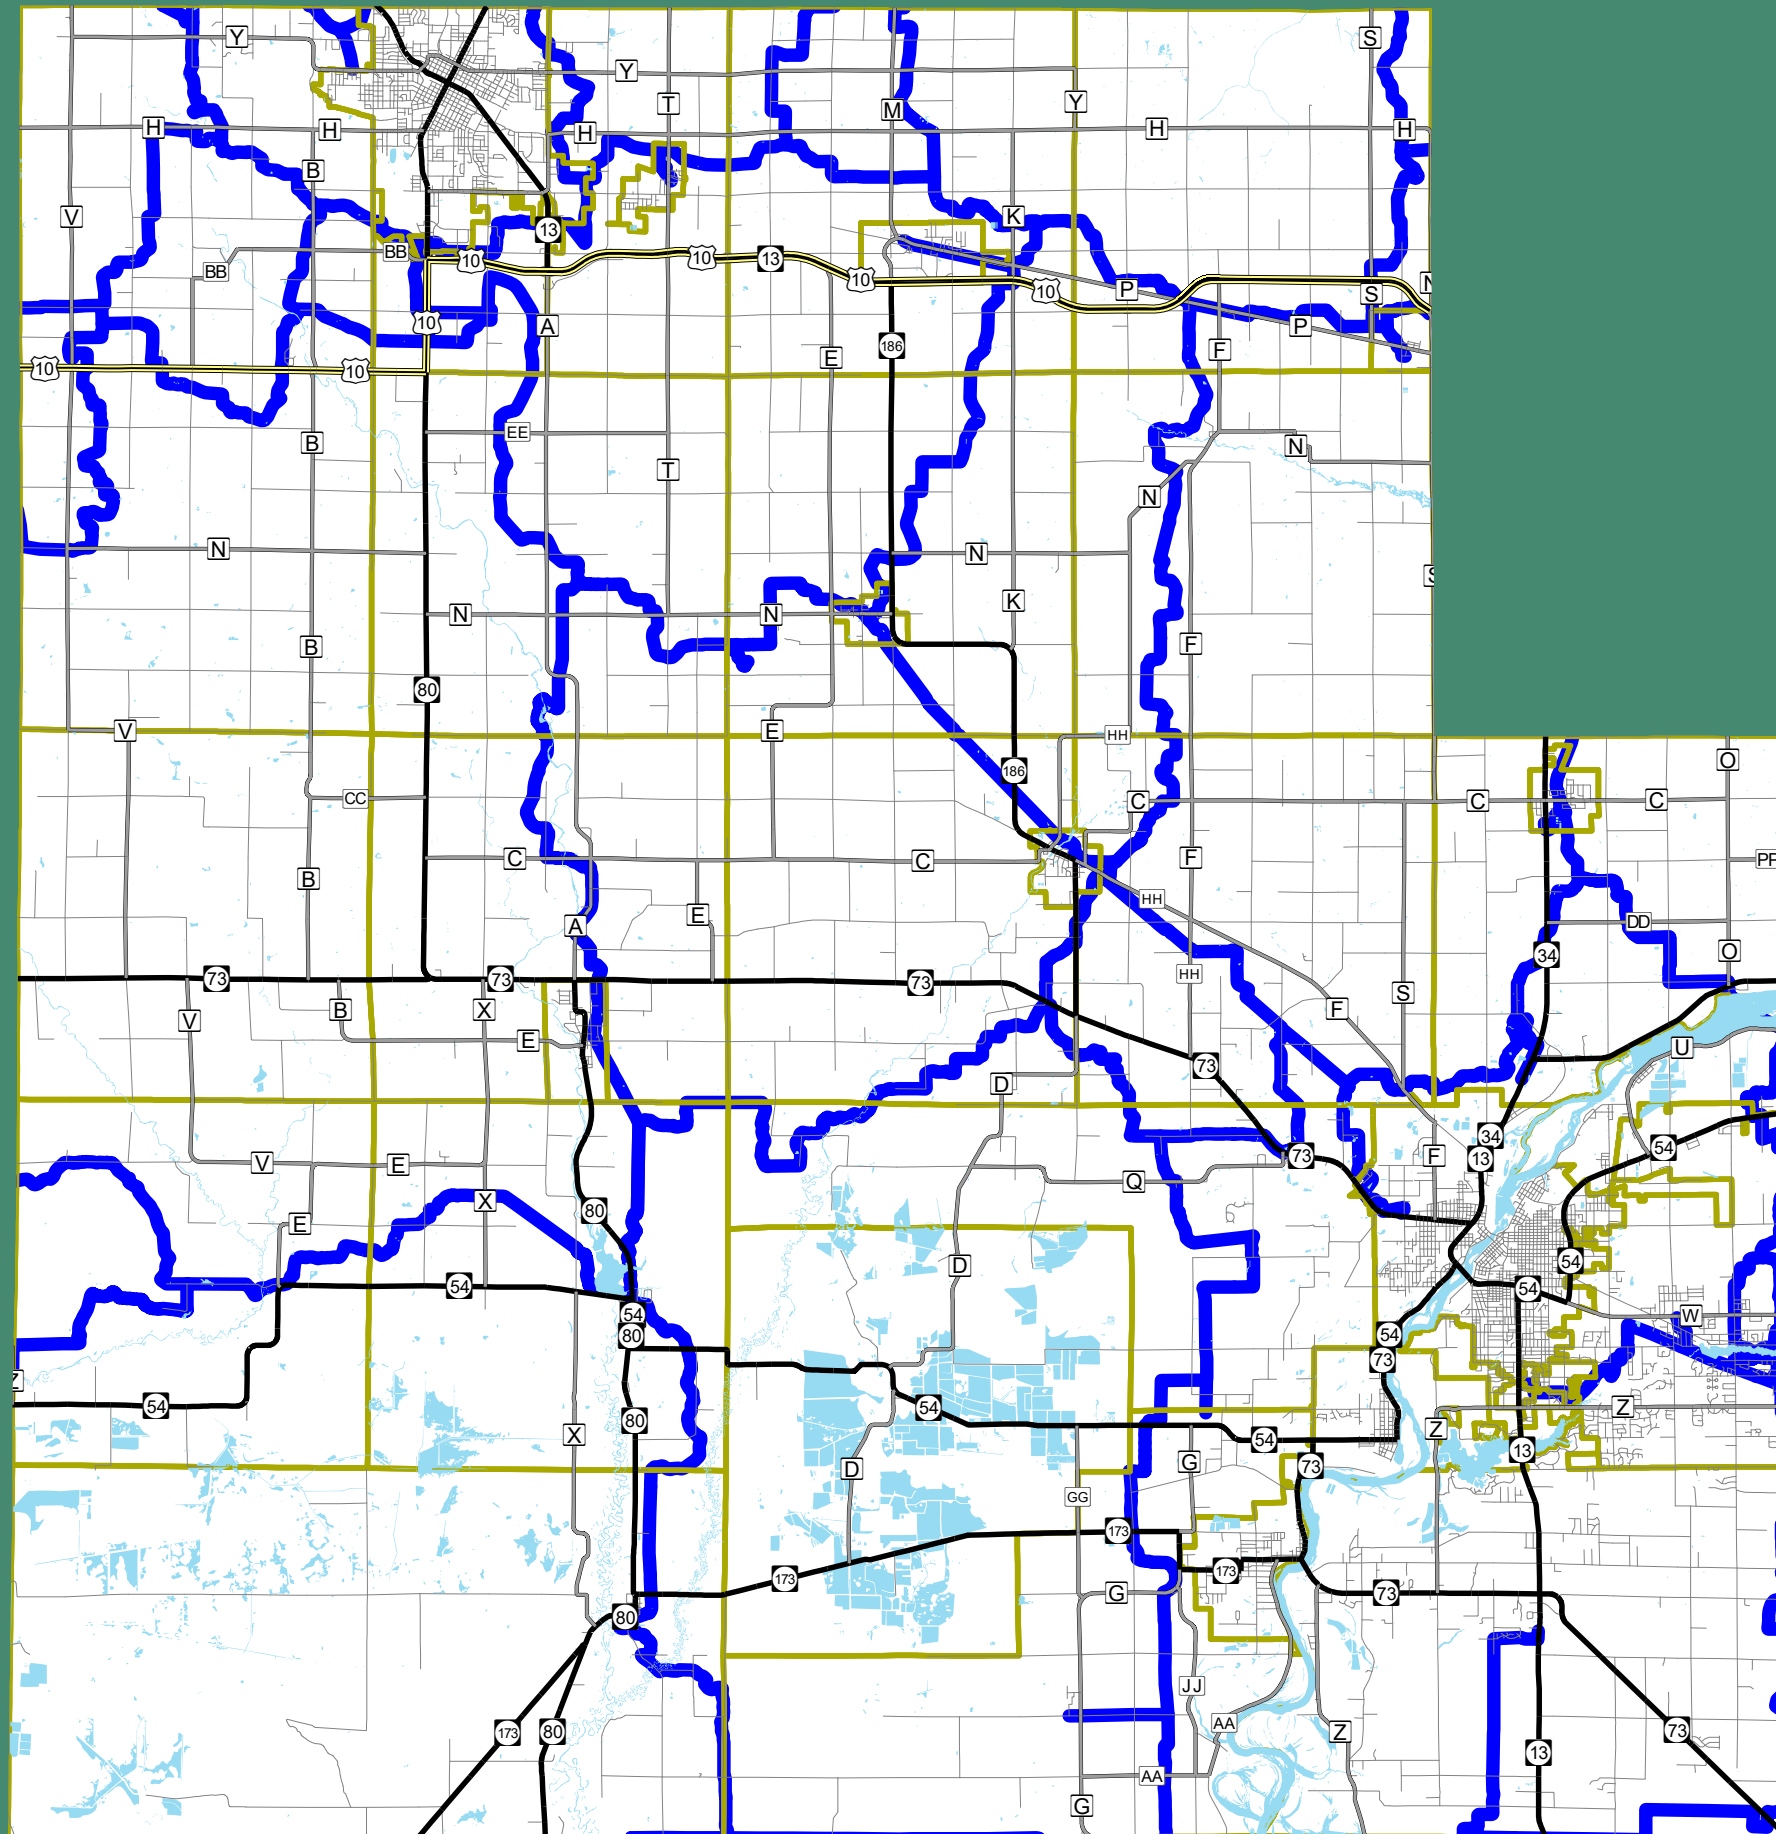

Snowmobile Trails Wood County, Wisconsin

Legend

-  U.S. Highways
-  State Highways
-  County Highways
-  Local Roads
-  Water
-  Minor Civil Divisions
-  Snowmobile Trails

SOURCE: NCRPC, Wood County,
City of Marshfield, City of WI Rapids, & WisDNR

Wood County Bike & Pedestrian Plan

This map is neither a legally recorded map nor a survey of the actual boundary of any property depicted. This drawing is a compilation of records, information and data used for reference purposes only. NCRPC is not responsible for any inaccuracies herein contained.