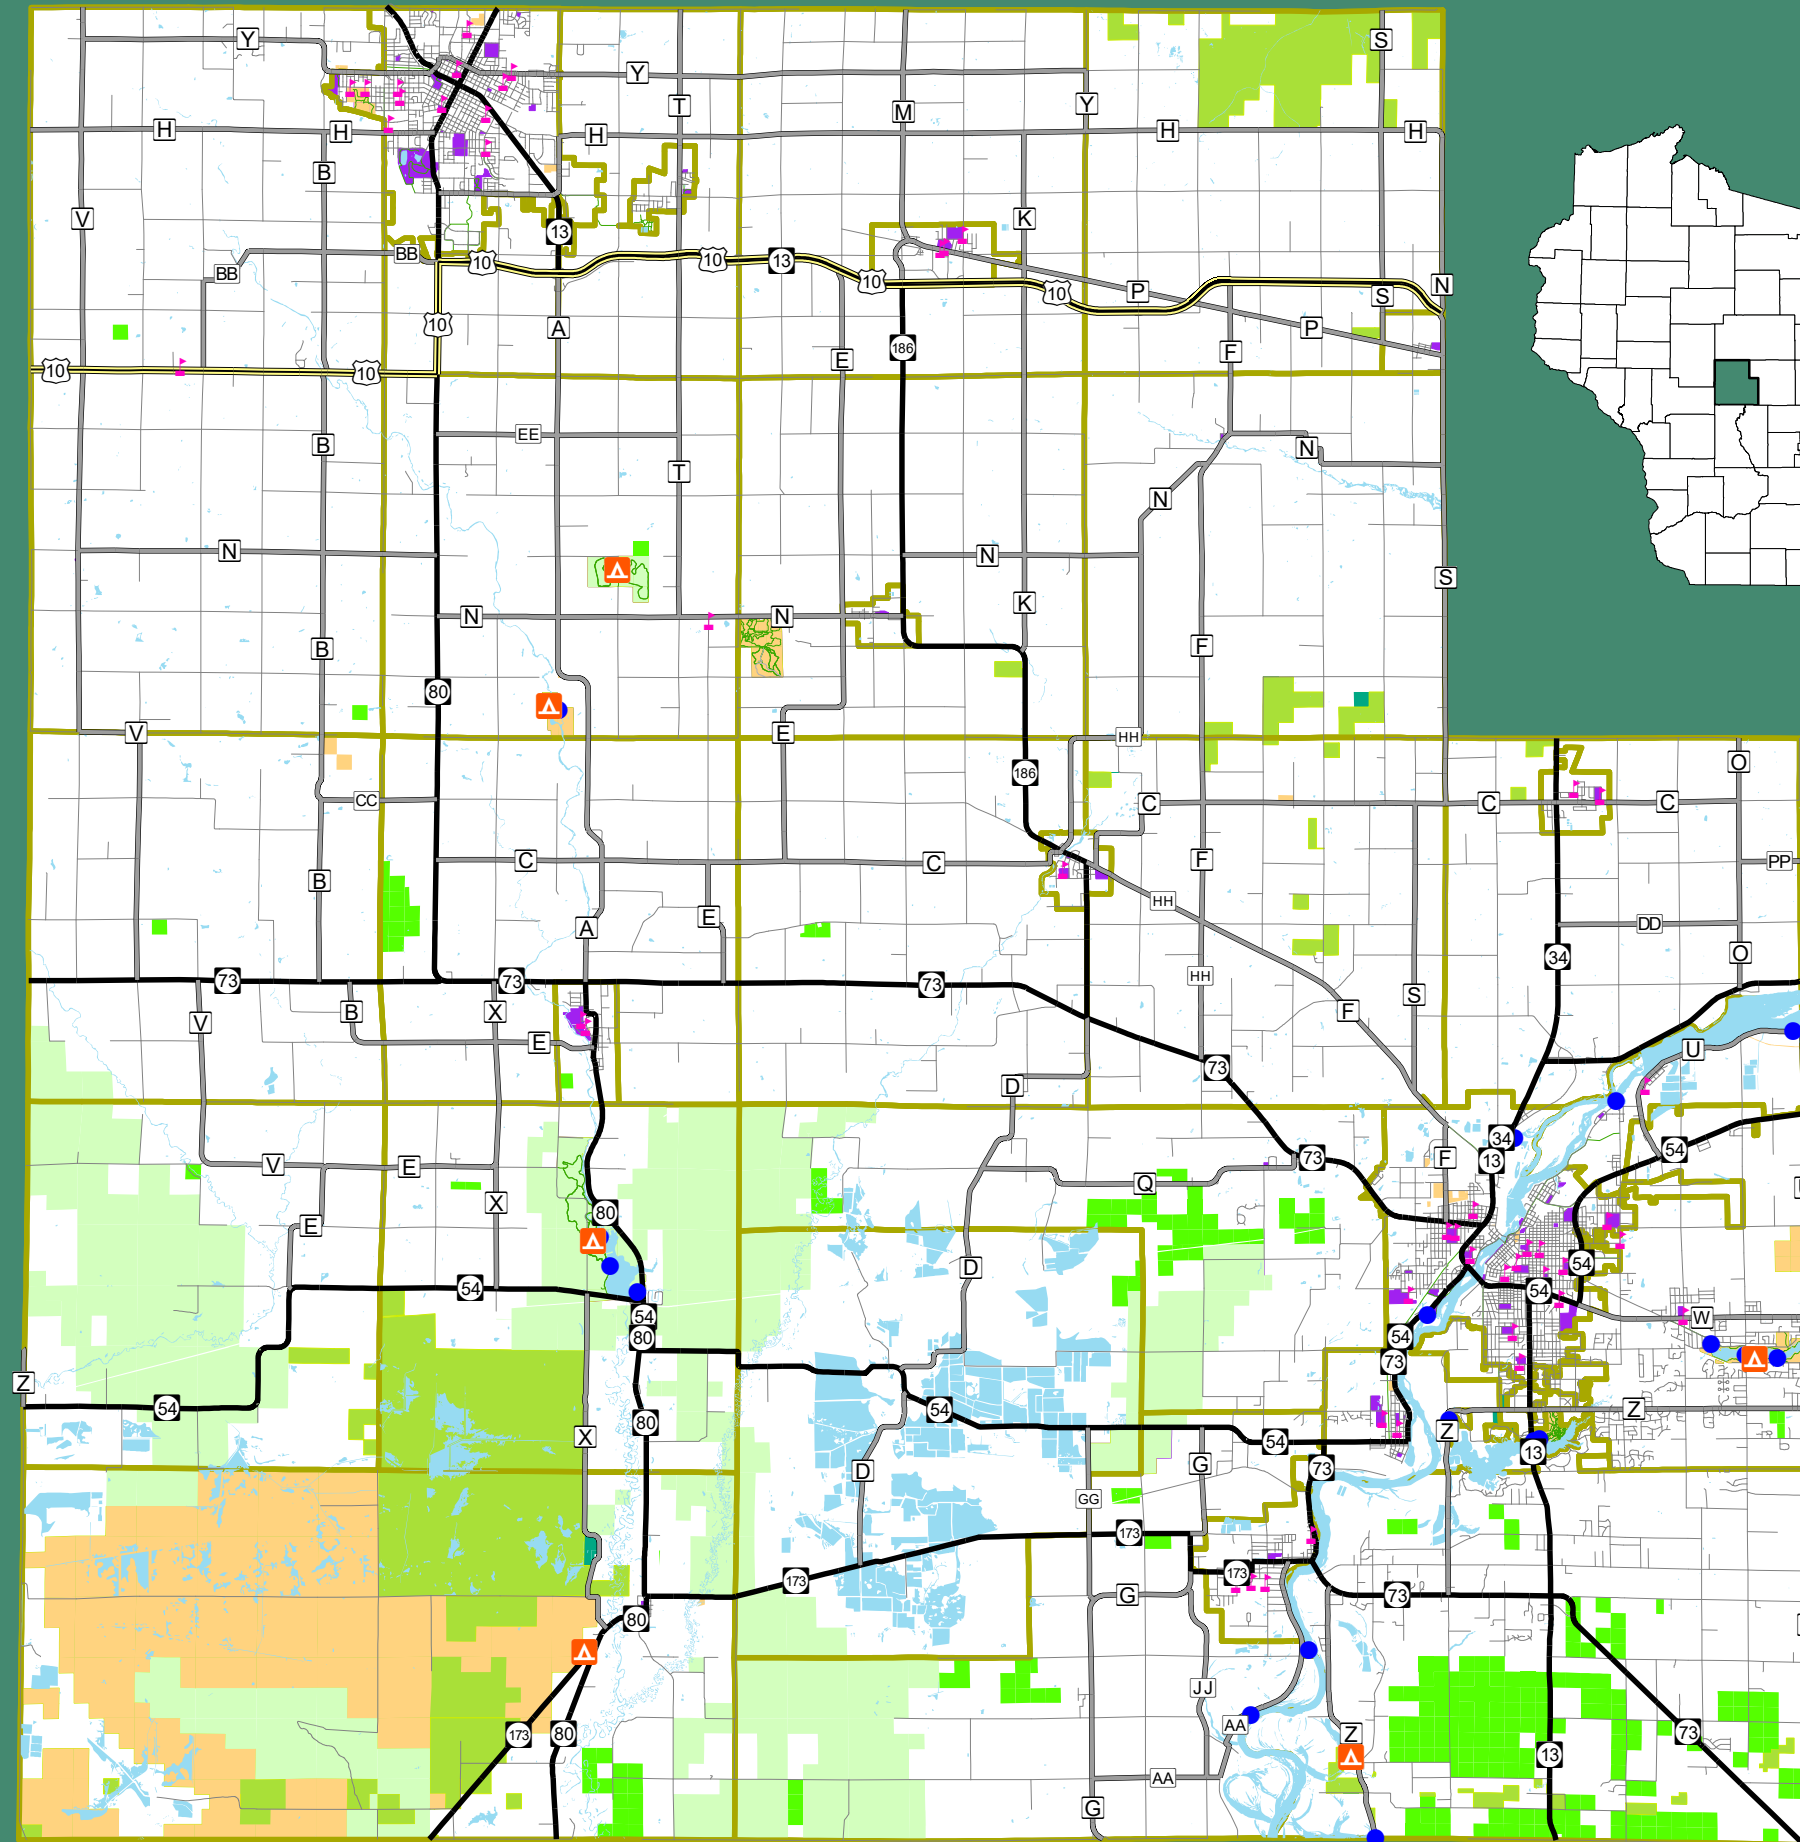

Existing Facilities Wood County, Wisconsin

Legend

- U.S. Highways
- State Highways
- County Highways
- Local Roads
- Minor Civil Divisions
- Schools
- Water Access
- Campgrounds
- Water
- Park Roads
- Trails
- County Forest Land
- County Owned Property
- Managed Forest Land Open
- Parks And Recreation Areas
- Public Open Space
- WI DNR Owned Property

SOURCE: NCRPC, Wood County,
City of Marshfield, City of WI Rapids, & WisDNR

Wood County Bike & Pedestrian Plan

This map is neither a legally recorded map nor a survey of the actual boundary of any property depicted. This drawing is a compilation of records, information and data used for reference purposes only. NCRPC is not responsible for any inaccuracies herein contained.