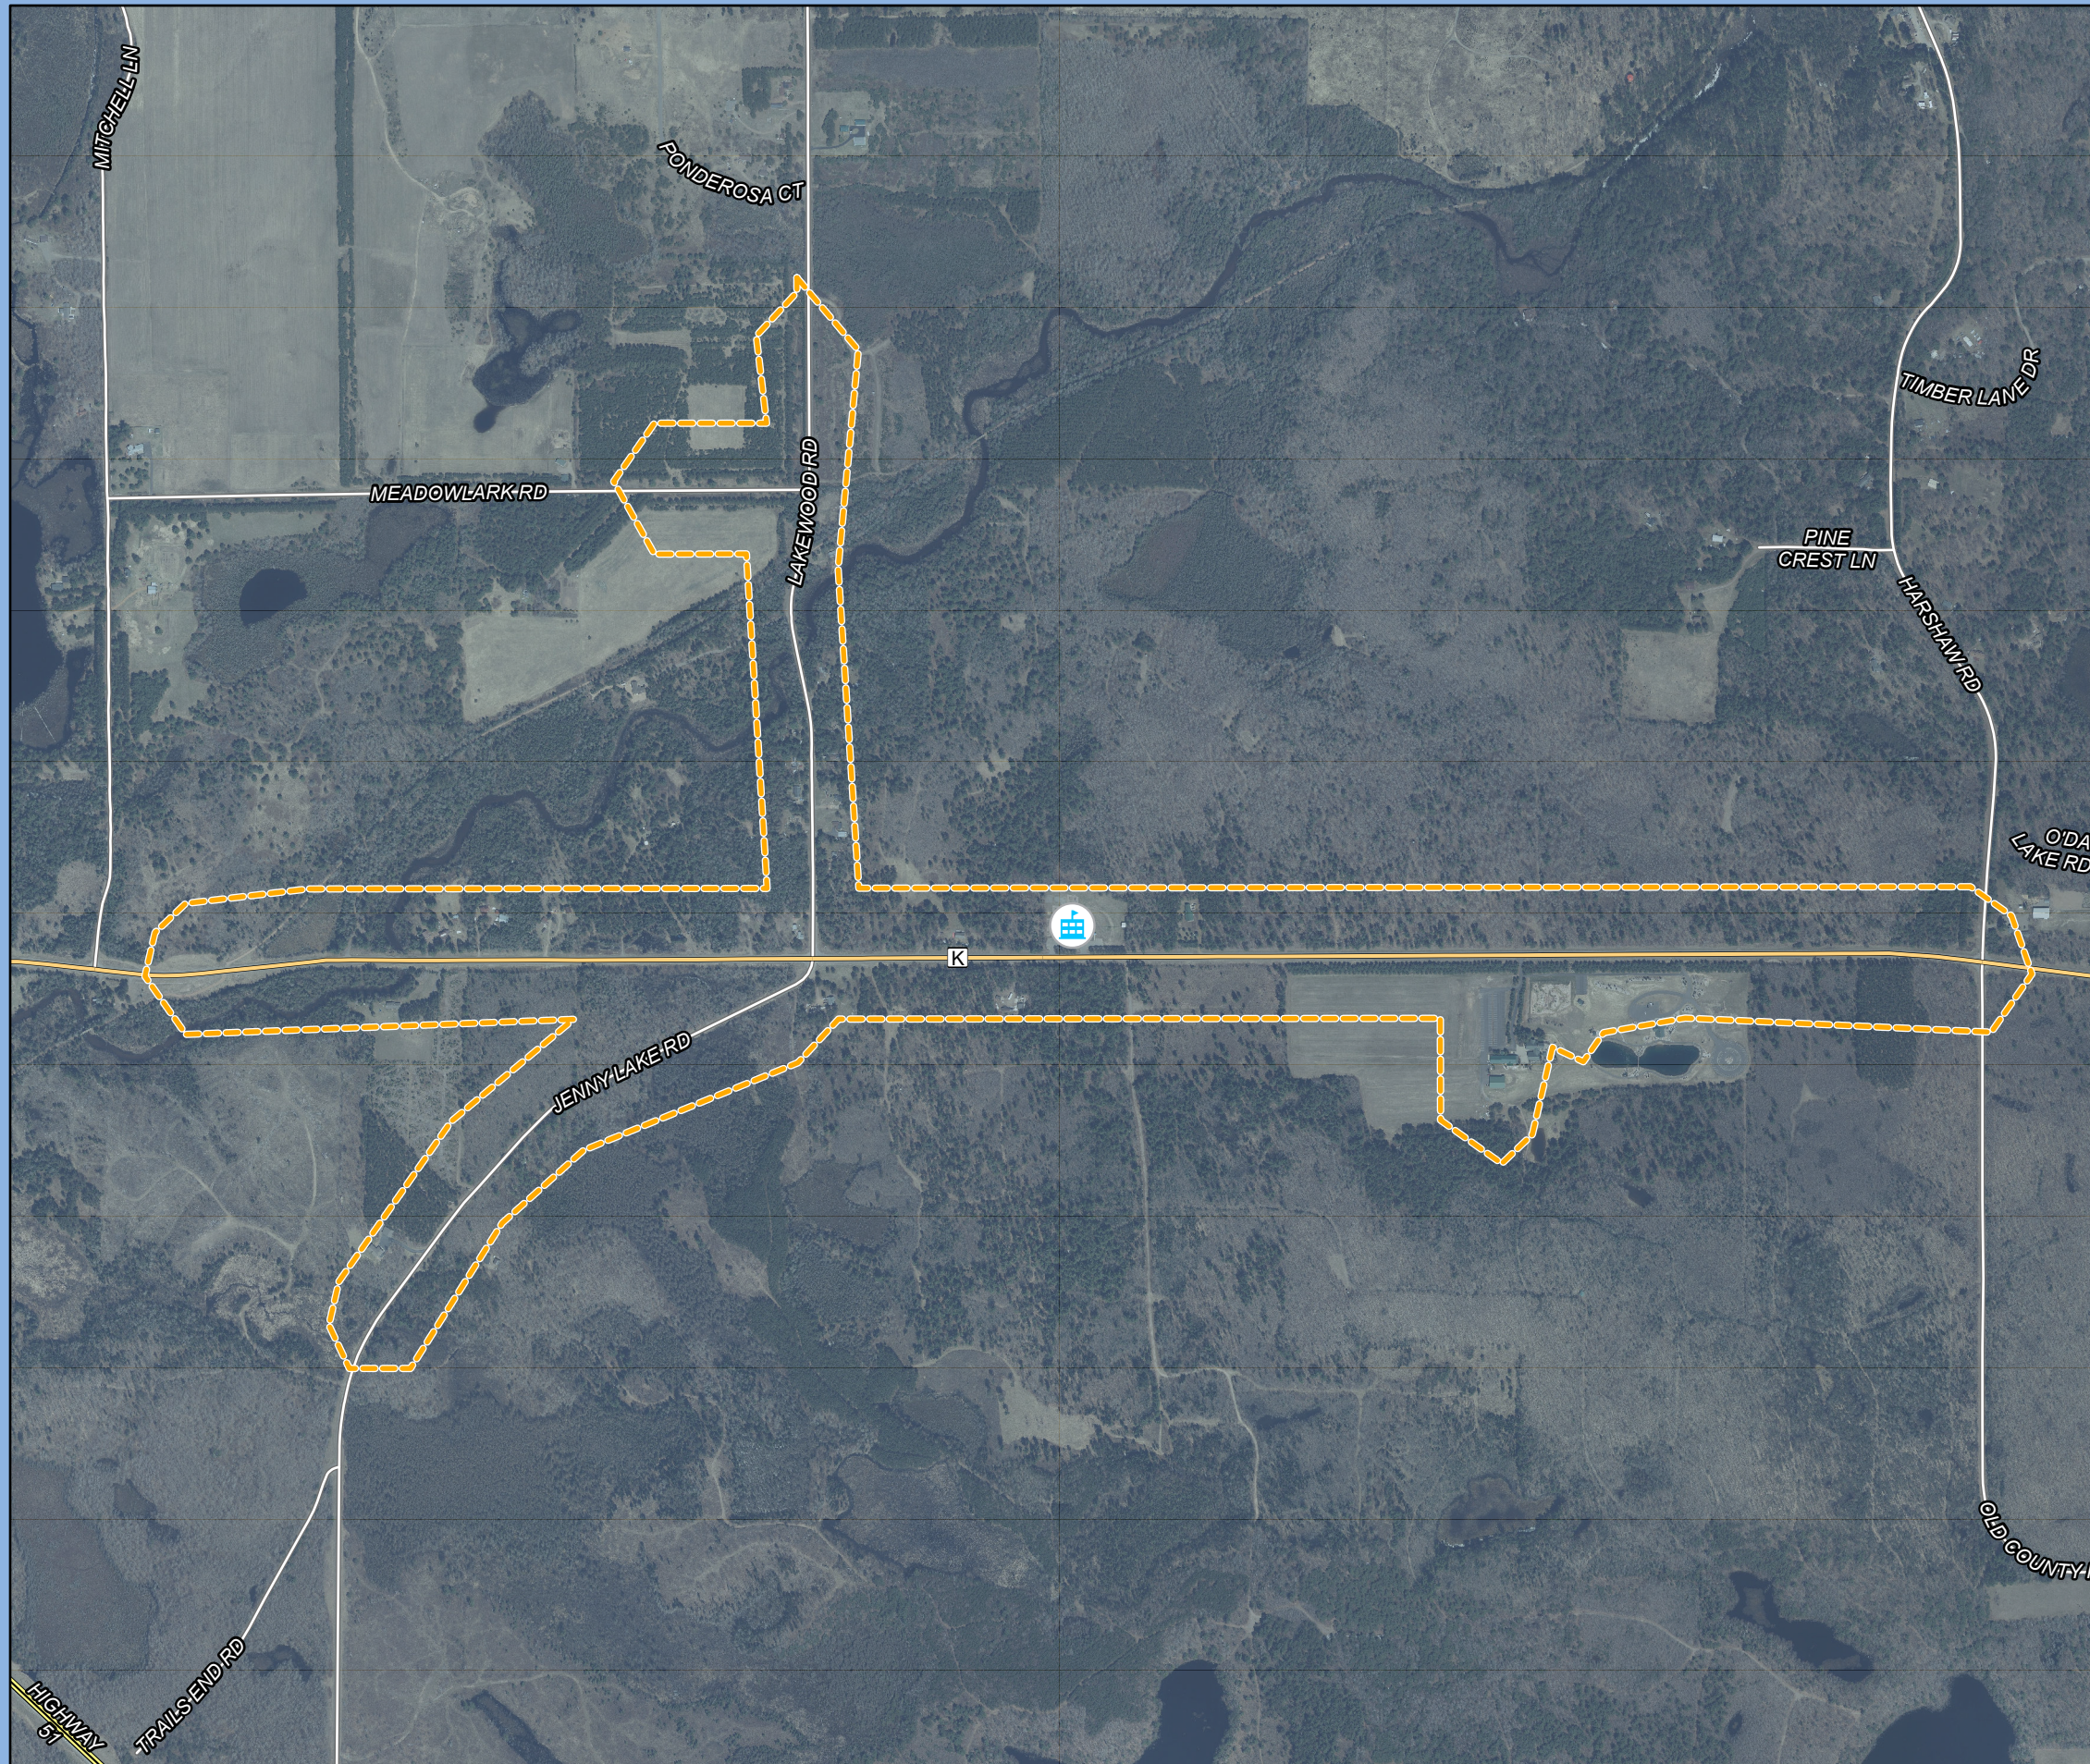

# School Routes

## Northwoods Community Elementary School

Rhineland Safe Routes To School

### Legend

-  Northwoods Community Elementary School
-  Feeder Route
-  Main Route
-  1-Mile Walk Distance
-  U.S. Highway
-  Main Roads
-  Local Roads
-  Sidewalks

Source: WI DNR, WisDOT, NCWRPC, Oneida County  
This map is neither a legally recorded map nor a survey and is not intended to be used as one. This drawing is a compilation of records, information and data used for reference purposes only. NCWRPC is not responsible for any inaccuracies herein contained.