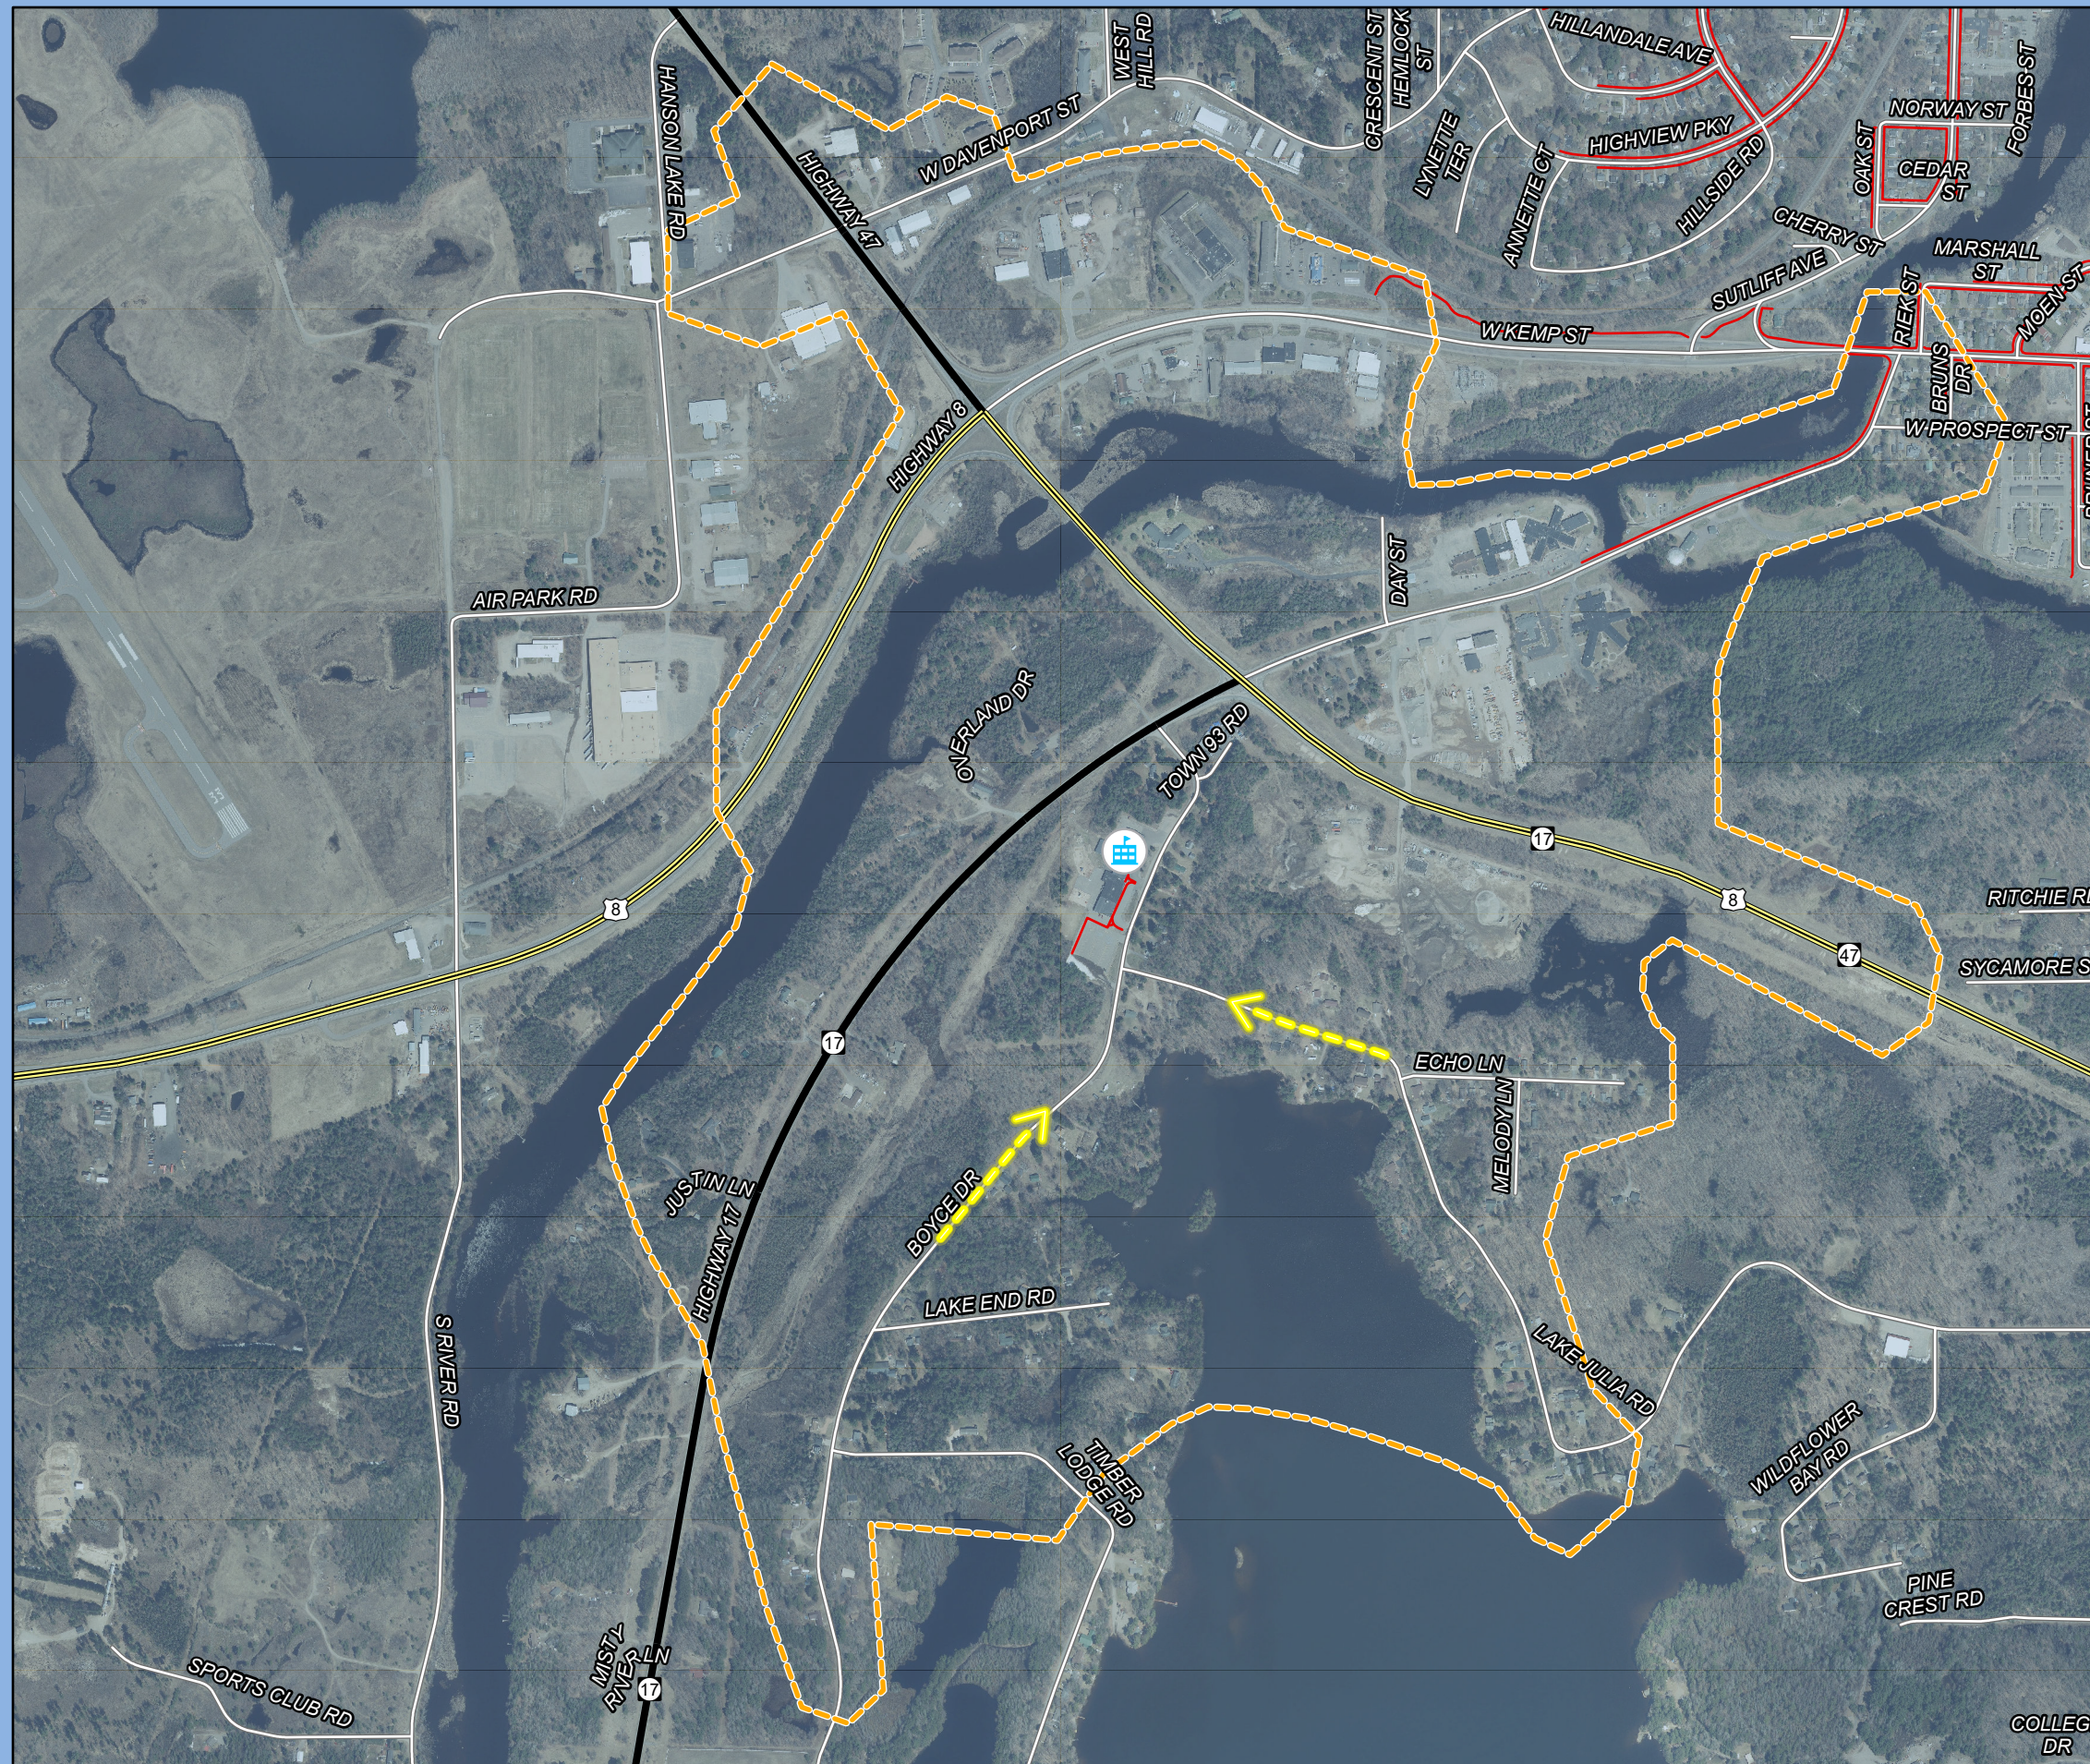

# School Routes

## Crescent Elementary School

Rhineland Safe Routes To School

### Legend

-  Crescent Elementary School
-  Feeder Route
-  Main Route
-  1-Mile Walk Distance
-  U.S. Highway
-  State Highway
-  Local Roads
-  Sidewalks

Source: WI DNR, WisDOT, NCWRPC, Oneida County  
 This map is neither a legally recorded map nor a survey and is not intended to be used as one. This drawing is a compilation of records, information and data used for reference purposes only. NCWRPC is not responsible for any inaccuracies herein contained.