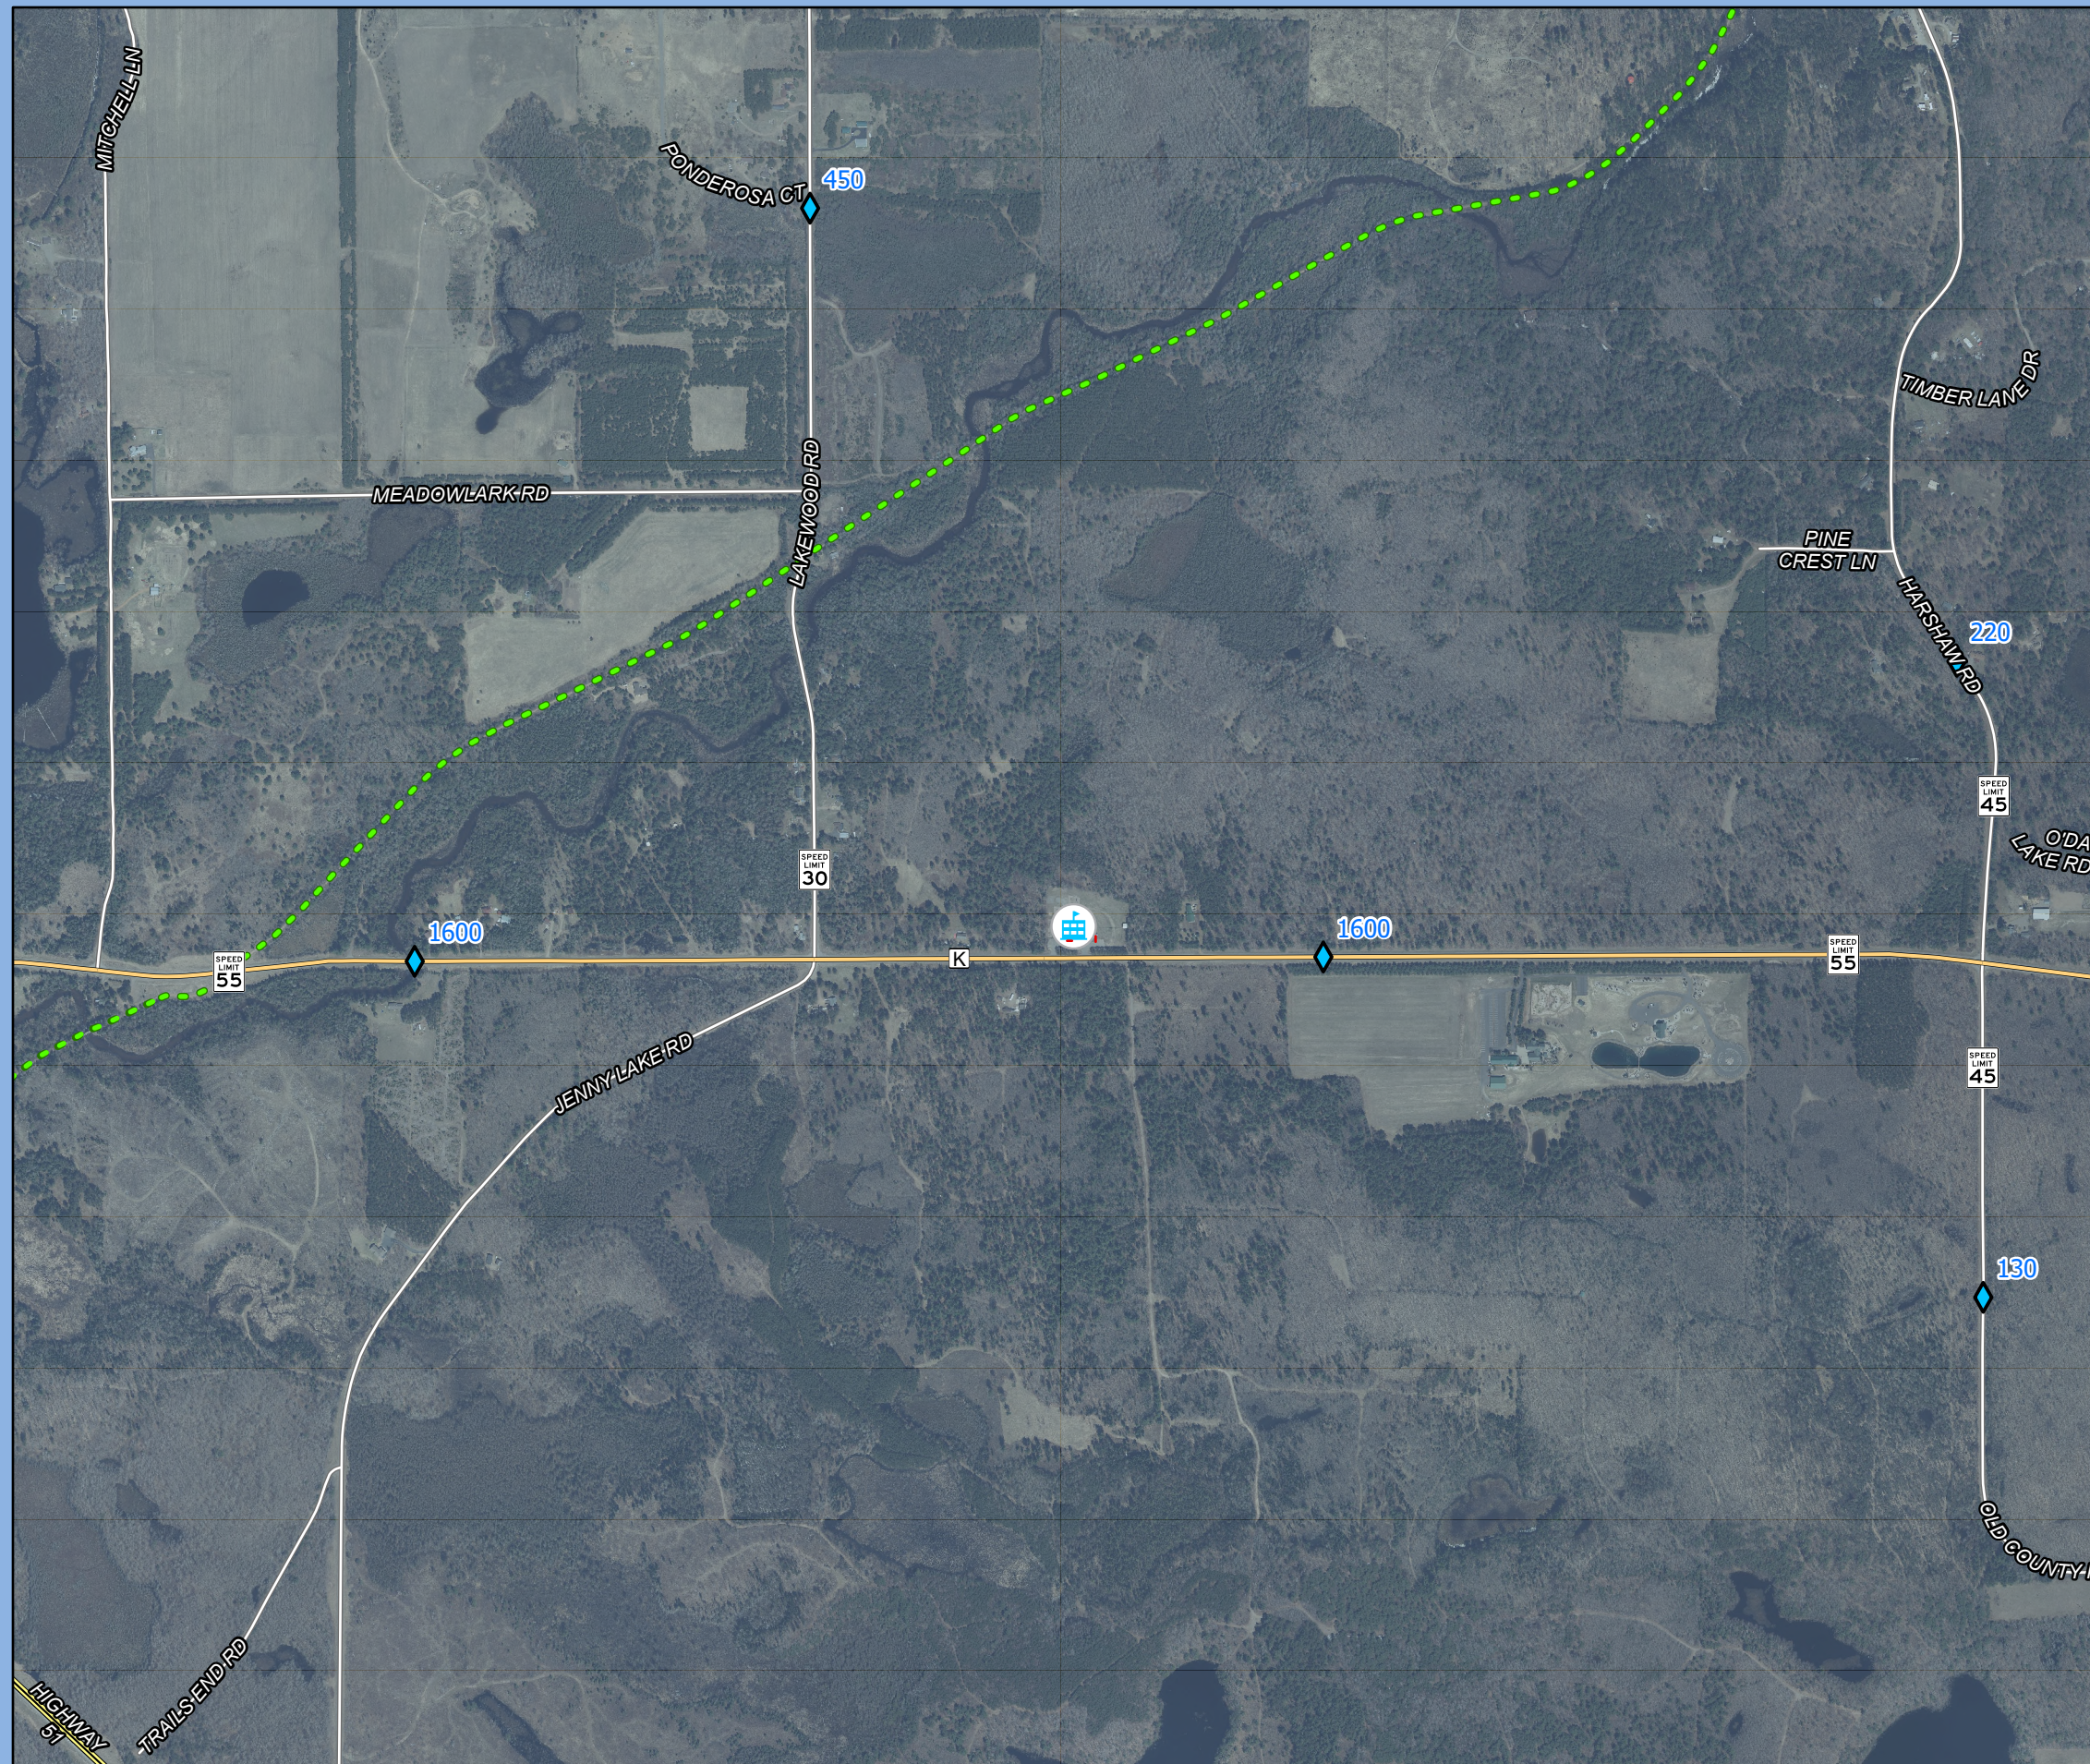

# Transportation

## Northwoods Community Elementary School Rhinelander Safe Routes To School

### Legend

- Northwoods Community Elementary School
- U.S. Highway
- Main Roads
- Local Roads
- Sidewalks
- Bearskin State Trail
- 15 MPH School Speed Limit
- Traffic Counts
- School Crossing
- School Ahead
- Speed Limit
- 15 mph school zone