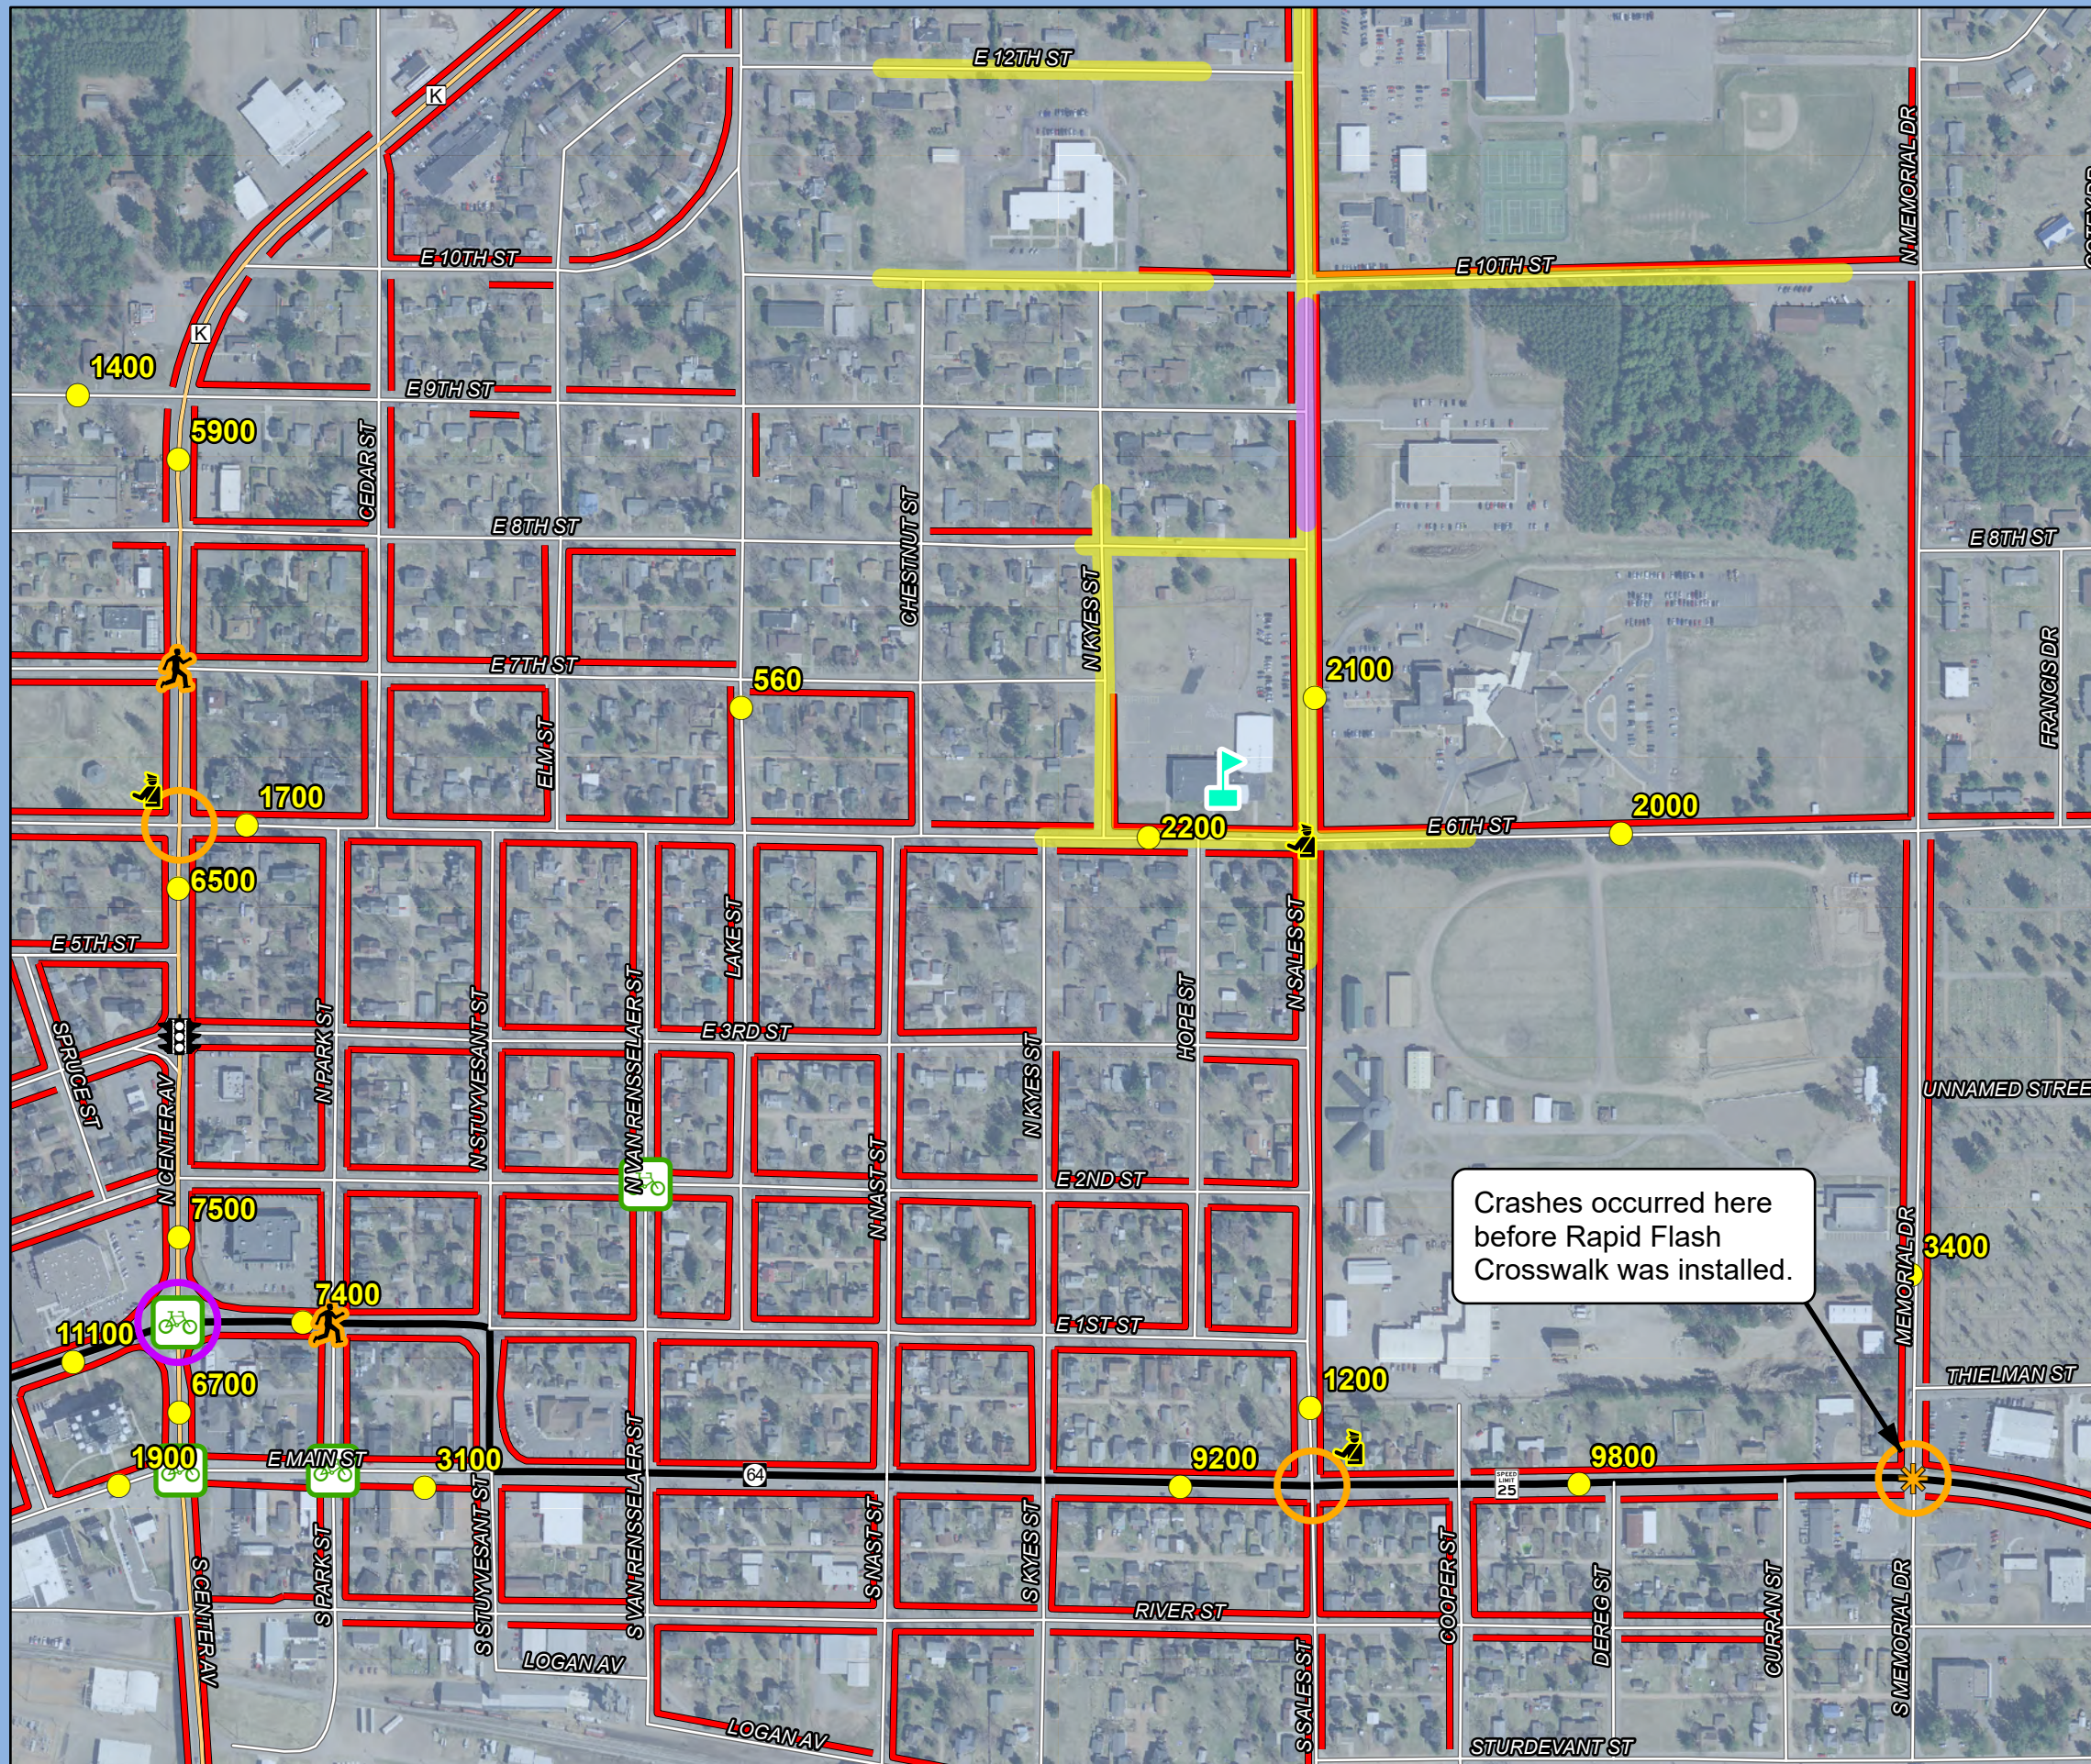

Map 4D Transportation

Washington Elementary School

Merrill Safe Routes To School

Legend

- Washington Elementary
- Traffic Count Location
- Crossing Guard
- RRFB
- Roundabout
- Bicycle
- Pedestrian
- Both
- Sidewalks
- State Highway
- County Highway
- Local Roads
- 15 MPH School Speed Limit (Includes Higher Fine Zone)
- Higher Fine Zone
- Speed Limit
- Traffic Light

Source: WI DNR, WisDOT, NCWRPC, City of Merrill
 This map is neither a legally recorded map nor a survey and is not intended to be used as one. This drawing is a compilation of records, information and data used for reference purposes only. NCWRPC is not responsible for any inaccuracies herein contained.