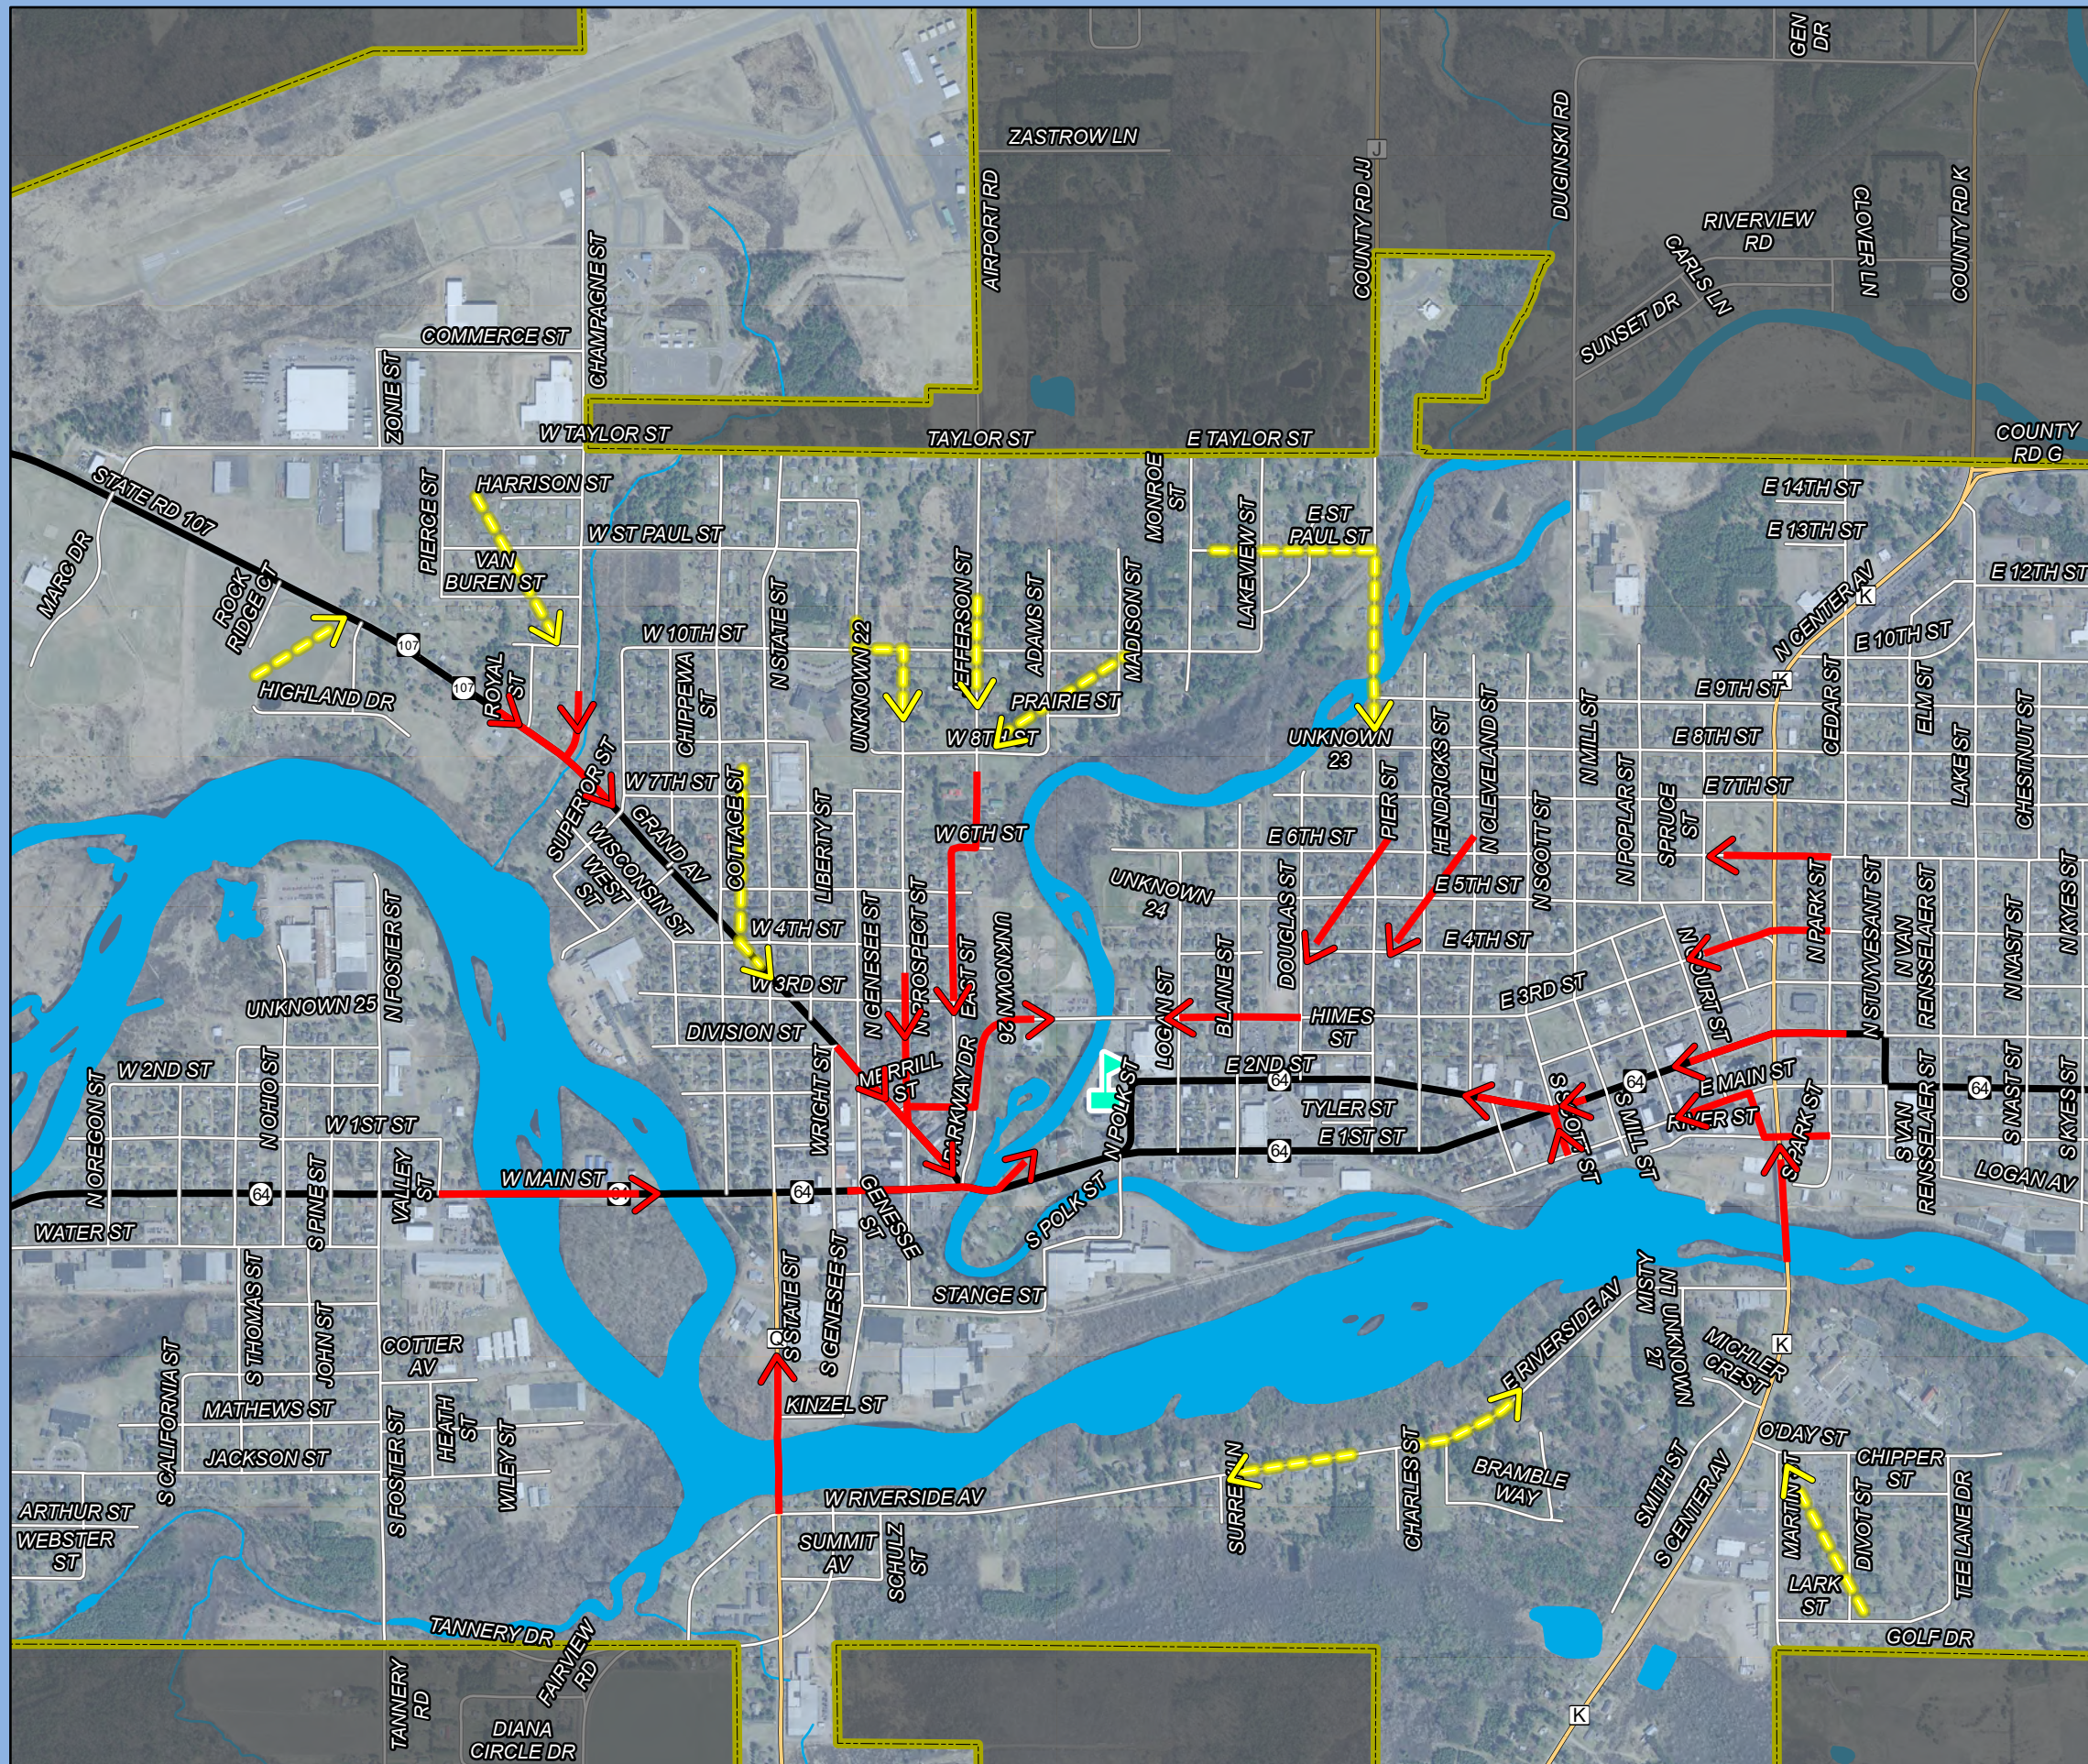

Map 5A School Routes

Prairie River Middle School

Merrill Safe Routes To School

Legend

-  Prairie River Middle School
-  Feeder Route
-  Main Route
-  Minor Civil Division
-  State Highway
-  County Highway
-  Local Roads
-  Water

Source: WI DNR, NCRWPC, City of Merrill
 This map is neither a legally recorded map nor a survey and is not intended to be used as one. This drawing is a compilation of records, information and data used for reference purposes only. NCRWPC is not responsible for any inaccuracies herein contained.