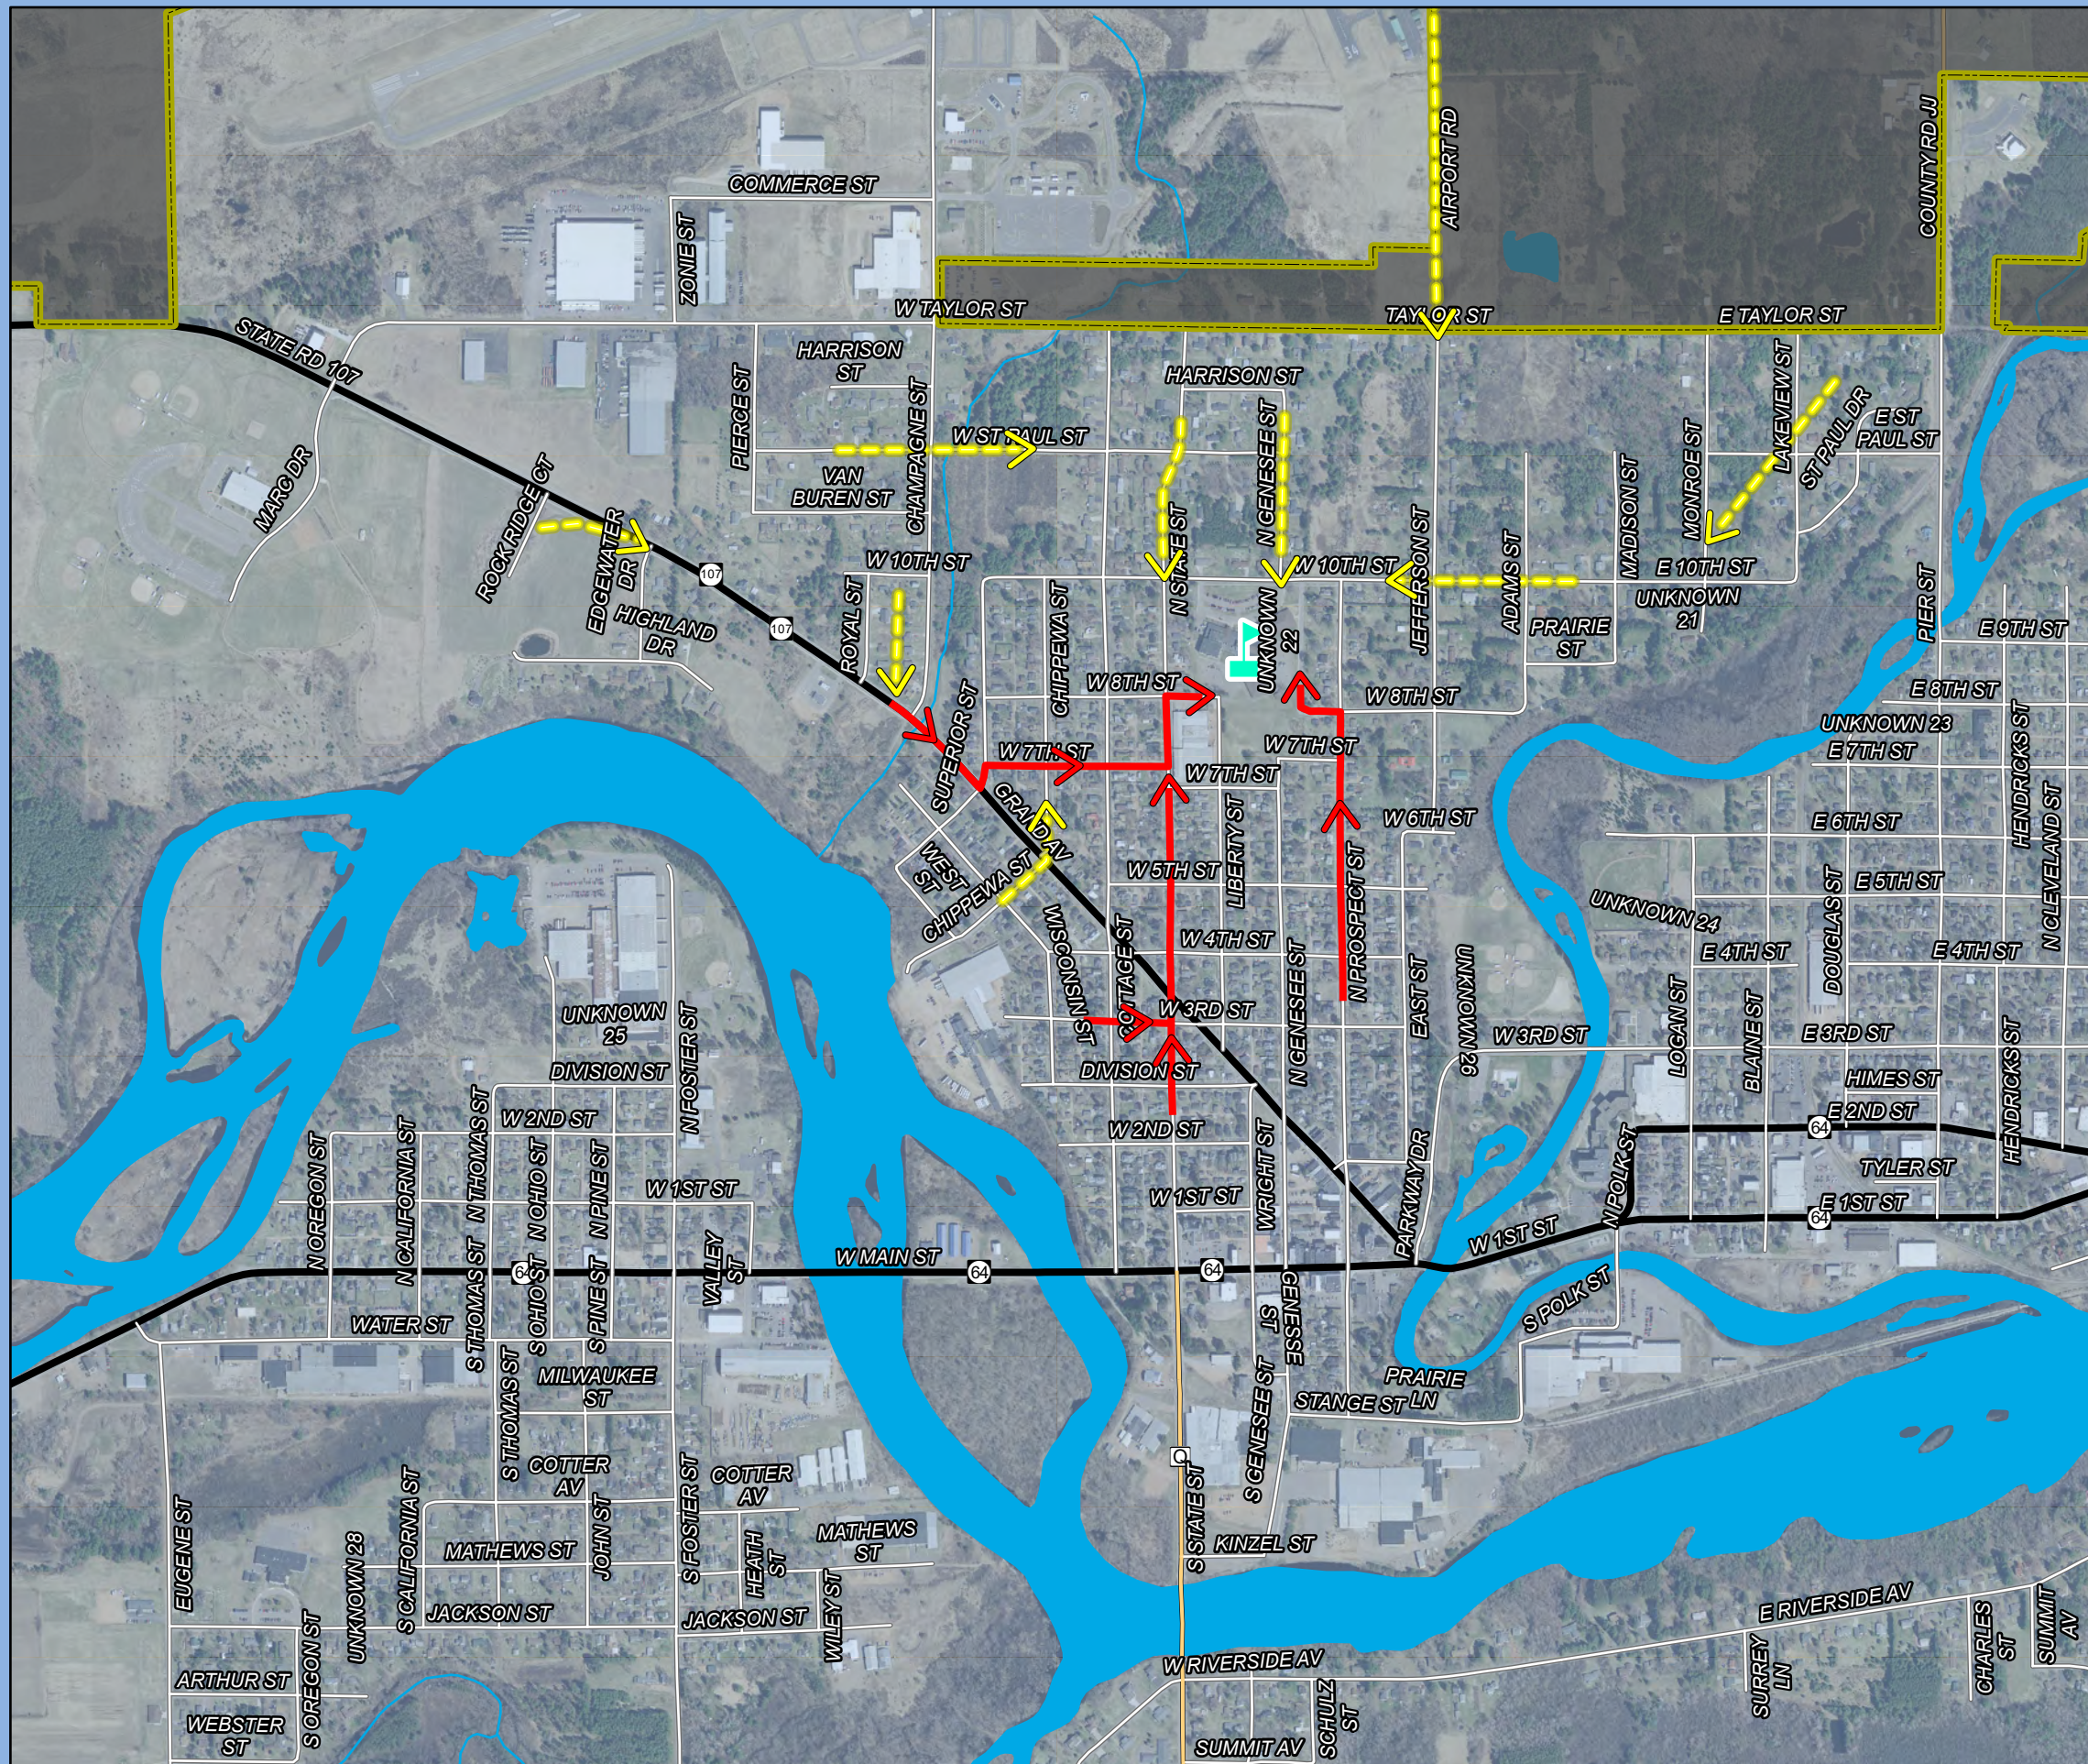

Map 5C School Routes

Kate Goodrich Elementary School

Merrill Safe Routes To School

Legend

-  Kate Goodrich Elementary
-  Feeder Route
-  Main Route
-  State Highway
-  County Highway
-  Local Roads
-  Minor Civil Division
-  Water

Source: WI DNR, NCRPC, City of Merrill
 This map is neither a legally recorded map nor a survey and is not intended to be used as one. This drawing is a compilation of records, information and data used for reference purposes only. NCRPC is not responsible for any inaccuracies herein contained.