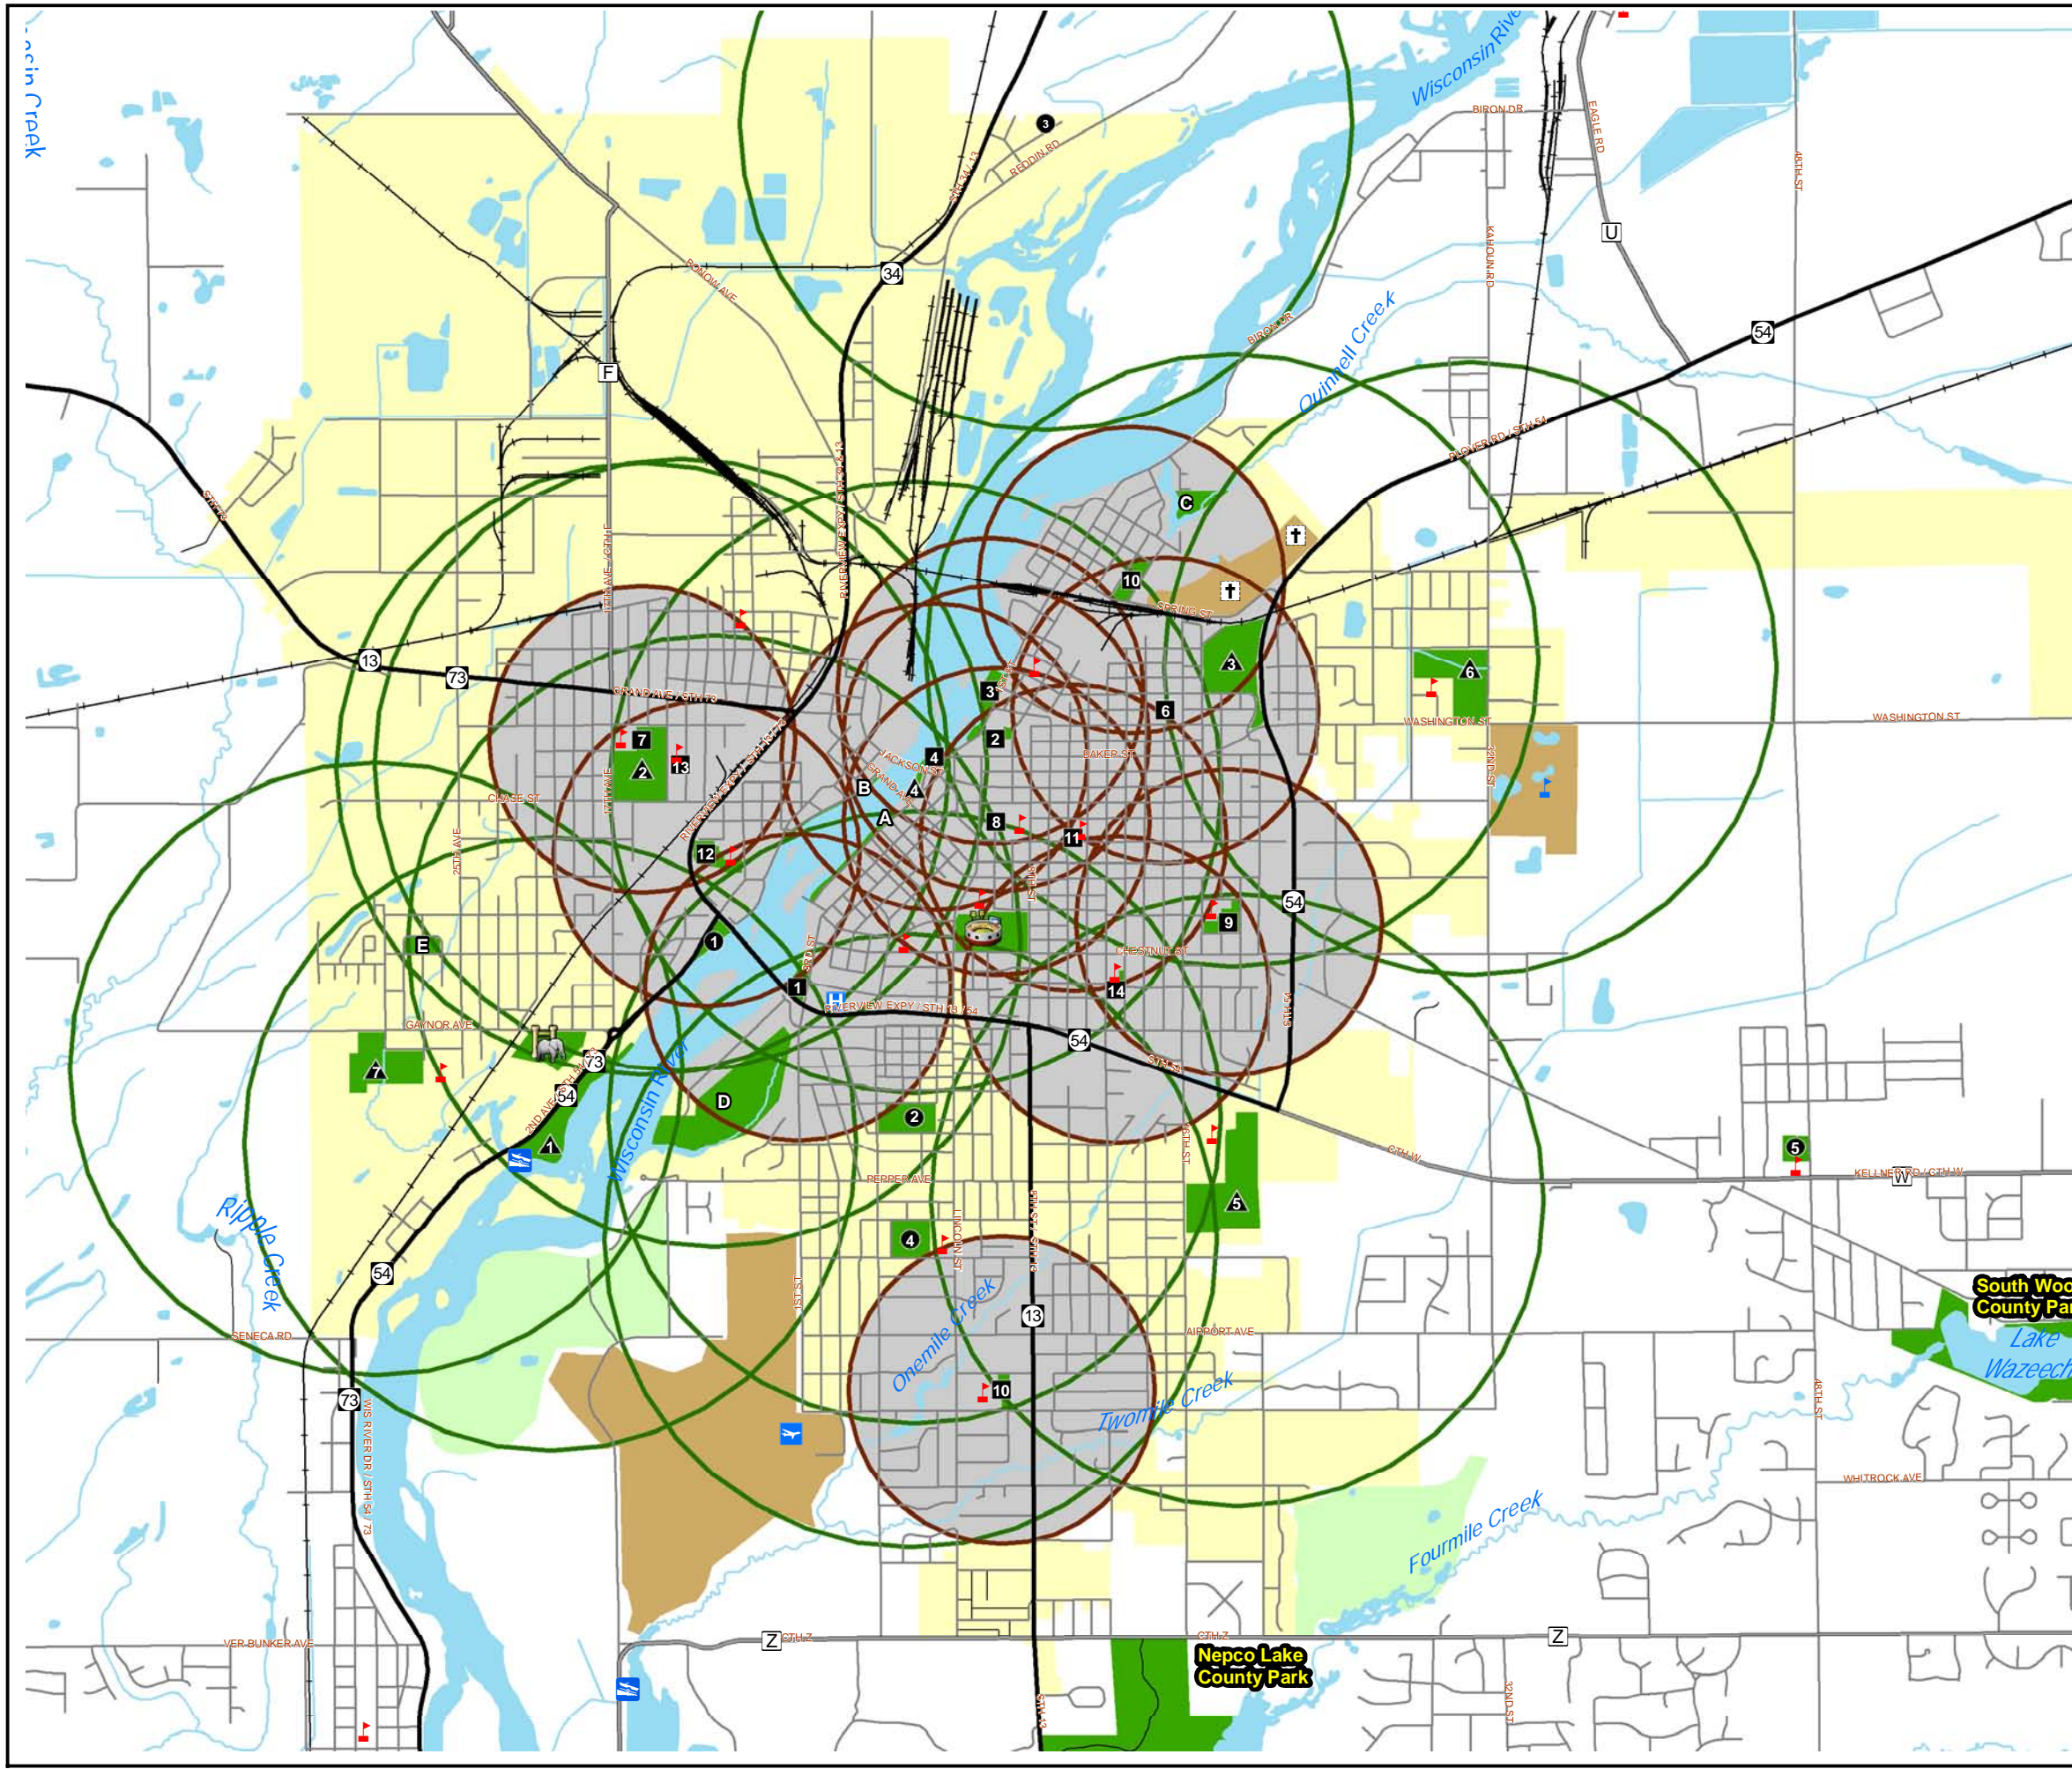

Map 3 Park Service Areas

City of Wisconsin Rapids, Wood County, Wisconsin

Legend

- City of Wisconsin Rapids
- Community Facilities
- Golf Courses
- City Parks
- Water
- State Highways
- County Highways
- Local Roads
- Private Roads
- Railroad
- Boat Launches
- Alexander Field
- School
- Mid-State Technical College
- Cemeteries
- Riverview Hospital
- Mini Park Service Areas
- Neighborhood & Community Park Service Areas

Mini Parks

1	Henry Demitz
2	Gaynor
3	Legion
4	Mead Rapids View
5	Poplar Springs
6	Wood's Grove
7	Mead Elementary
8	Howe Elementary
9	Pitsch Elementary
10	Woodside Elementary
11	Immanuel Lutheran School
12	Our Lady Queen of Heaven
13	St. Paul's Lutheran School
14	St. Vincent de Paul School

Neighborhood Park

1	Lyon
2	Sand Lot
3	Ward Johnson
4	Grove Elementary
5	River Cities High School

Community Park

1	Ben Hanson
2	Mead Athletic Field & Pool
3	Robinson
4	Veterans Memorial
5	Lincoln High School
6	Washington Elementary
7	West Junior High School

This map is neither a legally recorded map nor a survey and is not intended to be used as one. This drawing is a compilation of records, information and data used for reference purposes only. NCWRPC is not responsible for any inaccuracies herein contained.