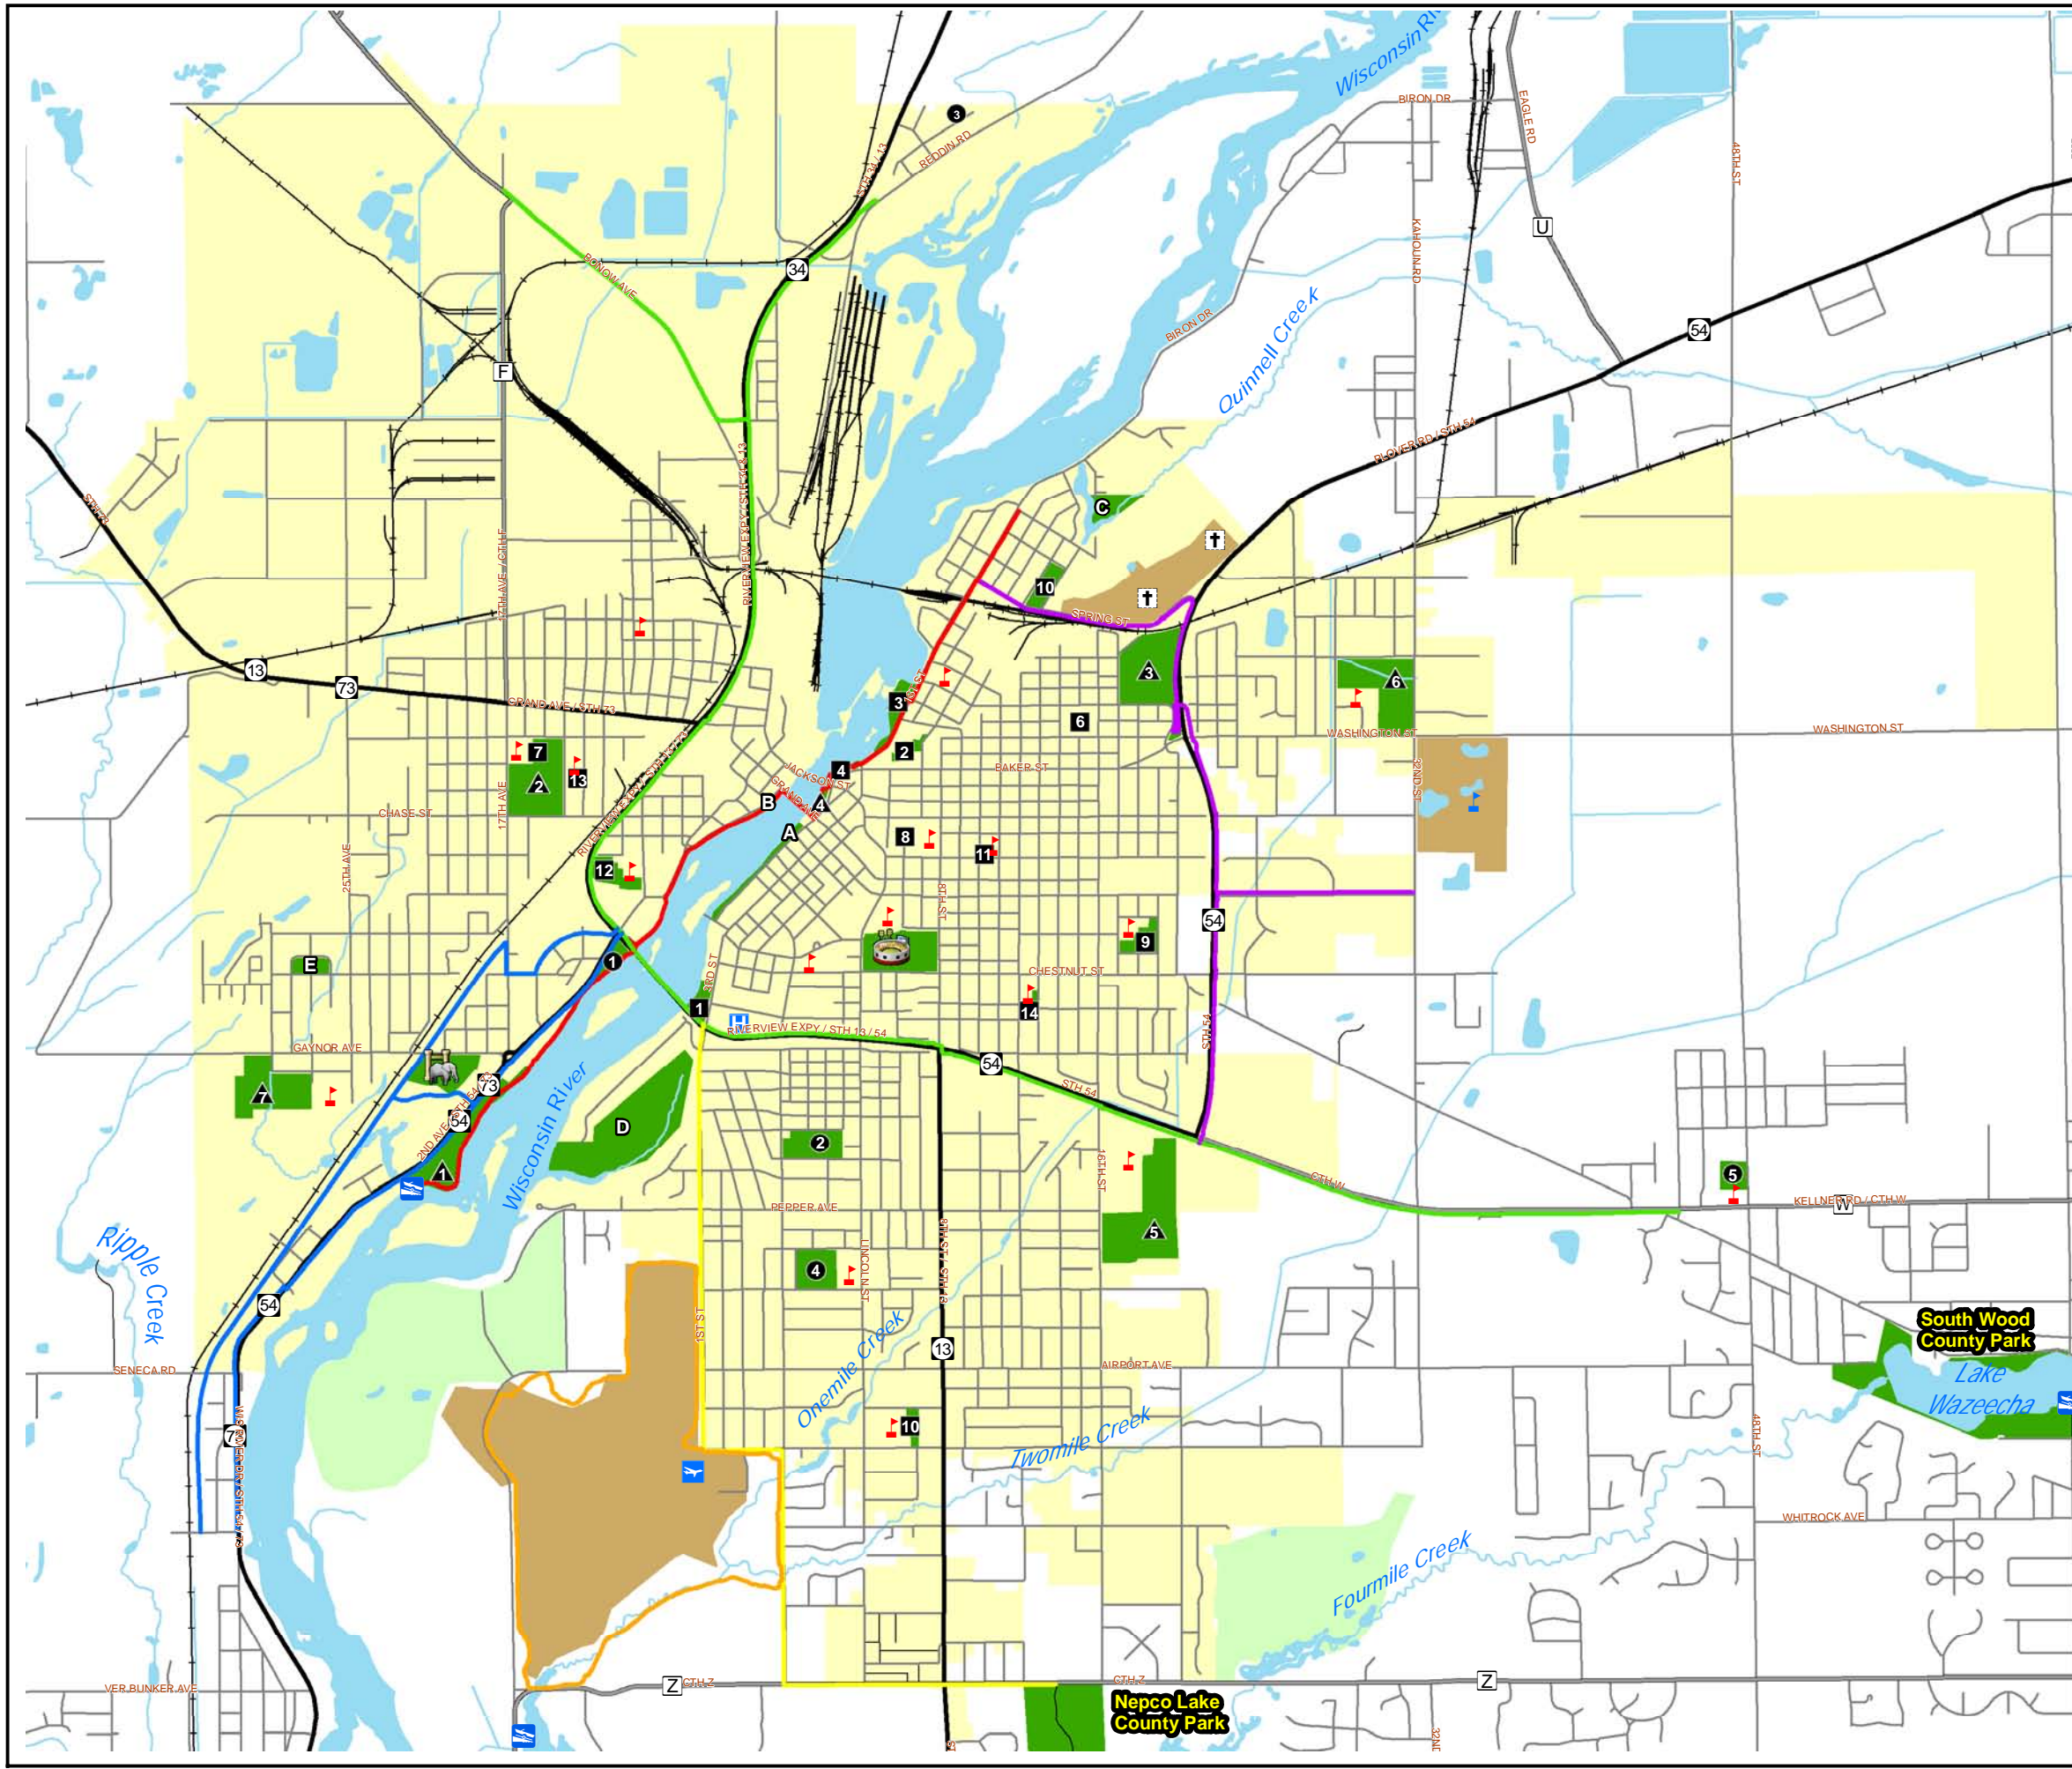

Map 2 Parks and Recreation System

City of Wisconsin Rapids, Wood County, Wisconsin

Legend

- City of Wisconsin Rapids
 - Community Facilities
 - Golf Courses
 - City Parks
 - Water
 - State Highways
 - County Highways
 - Local Roads
 - Private Roads
 - + Railroad
 - f Boat Launches
 - A Alexander Field
 - S School
 - T Mid-State Technical College
 - H Cemeteries
 - H Riverview Hospital
- ### Ahdawagam Bike Trails
- Blue Trail
 - Green Trail
 - Orange Trail
 - Purple Trail
 - Red Trail
 - Yellow Trail

Mini Parks

1	Henry Demitz
2	Gaynor
3	Legion
4	Mead Rapids View
5	Poplar Springs
6	Wood's Grove
7	Mead Elementary
8	Howe Elementary
9	Pitsch Elementary
10	Woodside Elementary
11	Immanuel Lutheran School
12	Our Lady Queen of Heaven
13	St. Paul's Lutheran School
14	St. Vincent de Paul School

Neighborhood Park

1	Lyon
2	Sand Lot
3	Ward Johnson
4	Grove Elementary
5	River Cities High School

Community Park

1	Ben Hanson
2	Mead Athletic Field & Pool
3	Robinson
4	Veterans Memorial
5	Lincoln High School
6	Washington Elementary
7	West Junior High School

This map is neither a legally recorded map nor a survey and is not intended to be used as one. This drawing is a compilation of records, information and data used for reference purposes only. NCWRPC is not responsible for any inaccuracies herein contained.