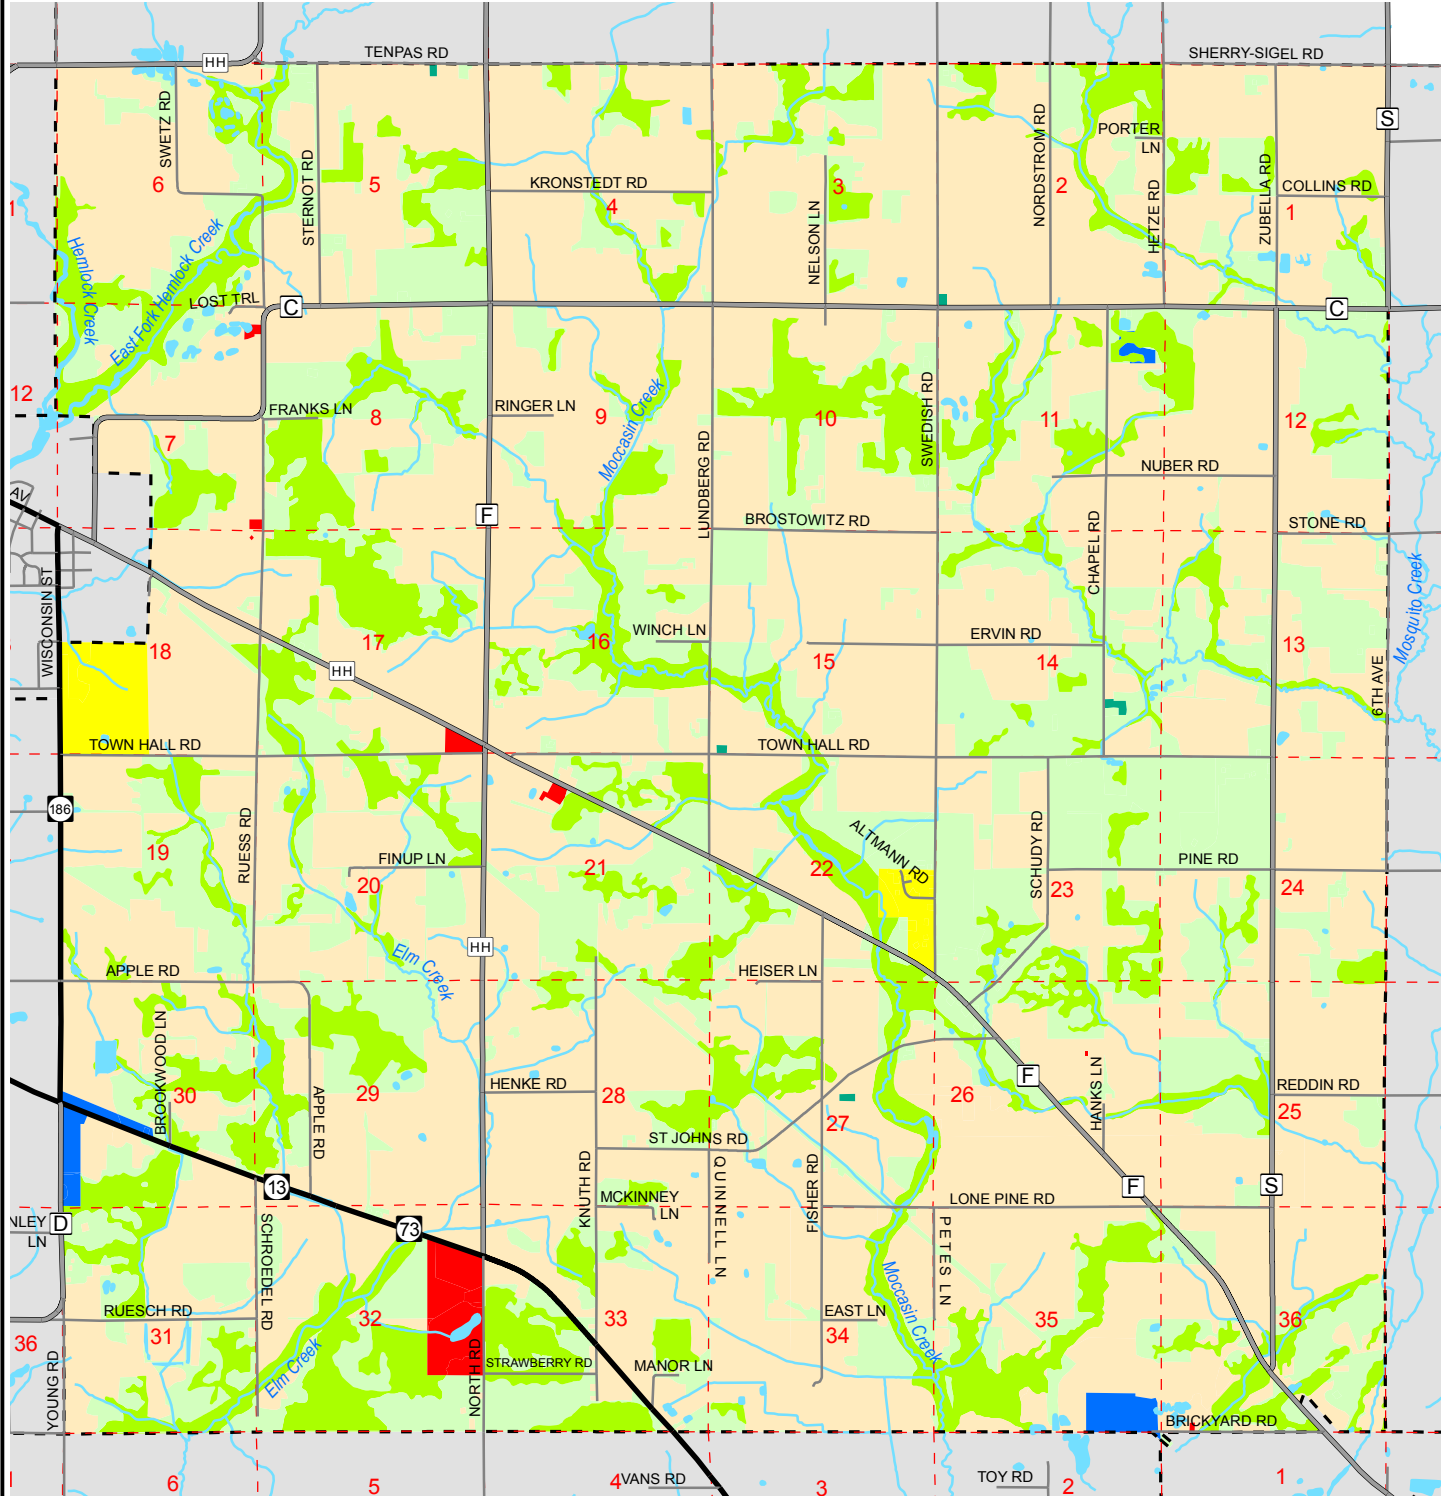

Map 8-2 Town of Sigel Future Land Use Wood County, Wisconsin

- - - Minor Civil Divisions
- - - Section Lines
- State Highways
- County Highways
- Local Roads
- Agricultural Areas
- Commercial
- Forestry Areas
- Governmental/Public/Institutional
- Industrial
- Preservation & Open Space
- Residential
- Rural Residential
- Transportation Corridors
- Water

This map is neither a legally recorded map nor a survey and is not intended to be used as one. This drawing is a compilation of records, information and data used for reference purposes only. NCWRPC is not responsible for any inaccuracies herein contained.

Prepared By:
**North Central
Wisconsin Regional
Planning Commission**