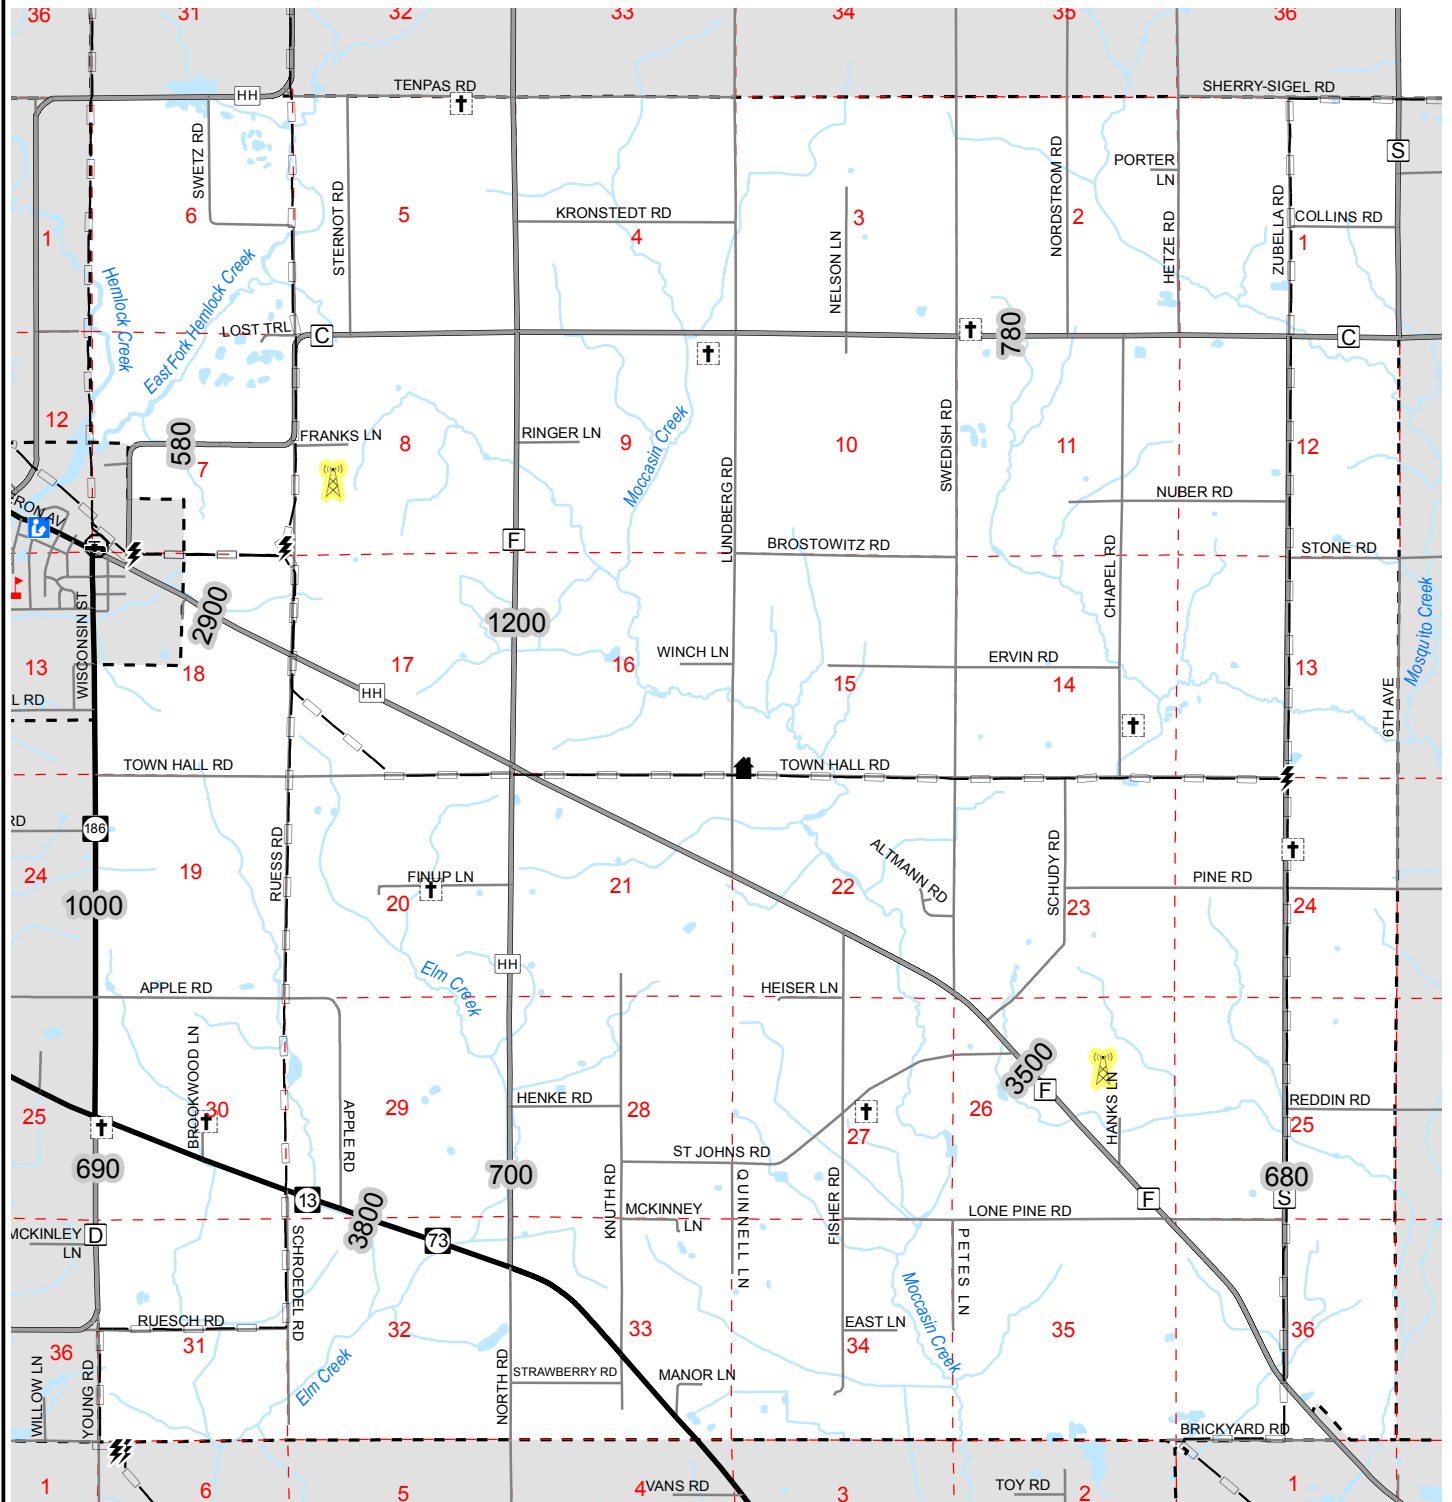

Map 4-1 Town of Sigel Community Facilities Wood County, Wisconsin

- Minor Civil Divisions
- Section Lines
- State Highways
- County Highways
- Local Roads
- Water
- † Cemetery
- b Library
- ▲ School
- 🏛️ Town Hall
- ⚡ Substations
- ⚙️ Public Water Supply
- Waste Water Treatment Plant
- High Voltage Powerline
- T Communication Towers
- 1200 Annual Average Daily Traffic Count, 2005

This map is neither a legally recorded map nor a survey and is not intended to be used as one. This drawing is a compilation of records, information and data used for reference purposes only. NCWRPC is not responsible for any inaccuracies herein contained.