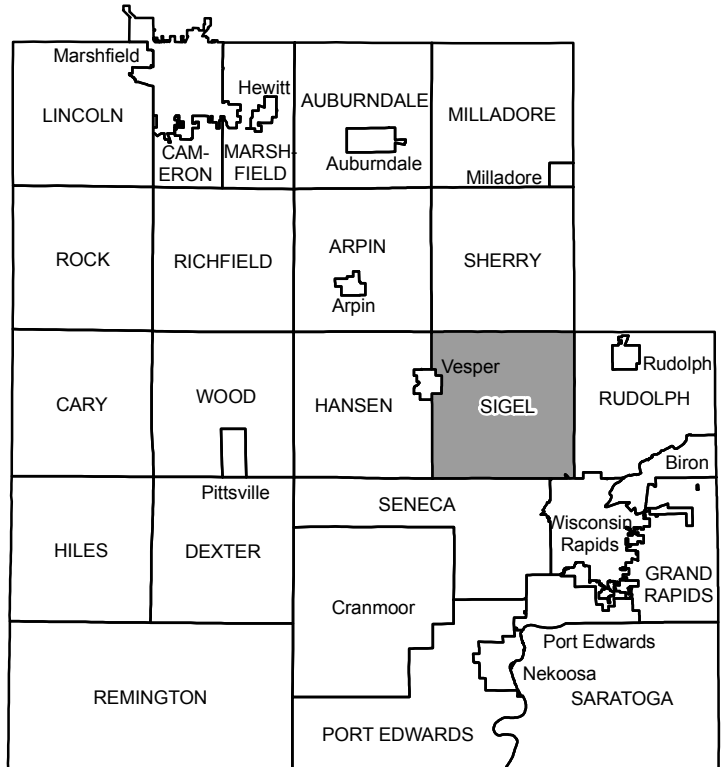

Map 1-1  
**Town of Sigel**  
**Planning Context**  
 Wood County, Wisconsin

Source: WI DNR, NCWRPC

This map is neither a legally recorded map nor a survey and is not intended to be used as one. This drawing is a compilation of records, information and data used for reference purposes only. NCWRPC is not responsible for any inaccuracies herein contained.