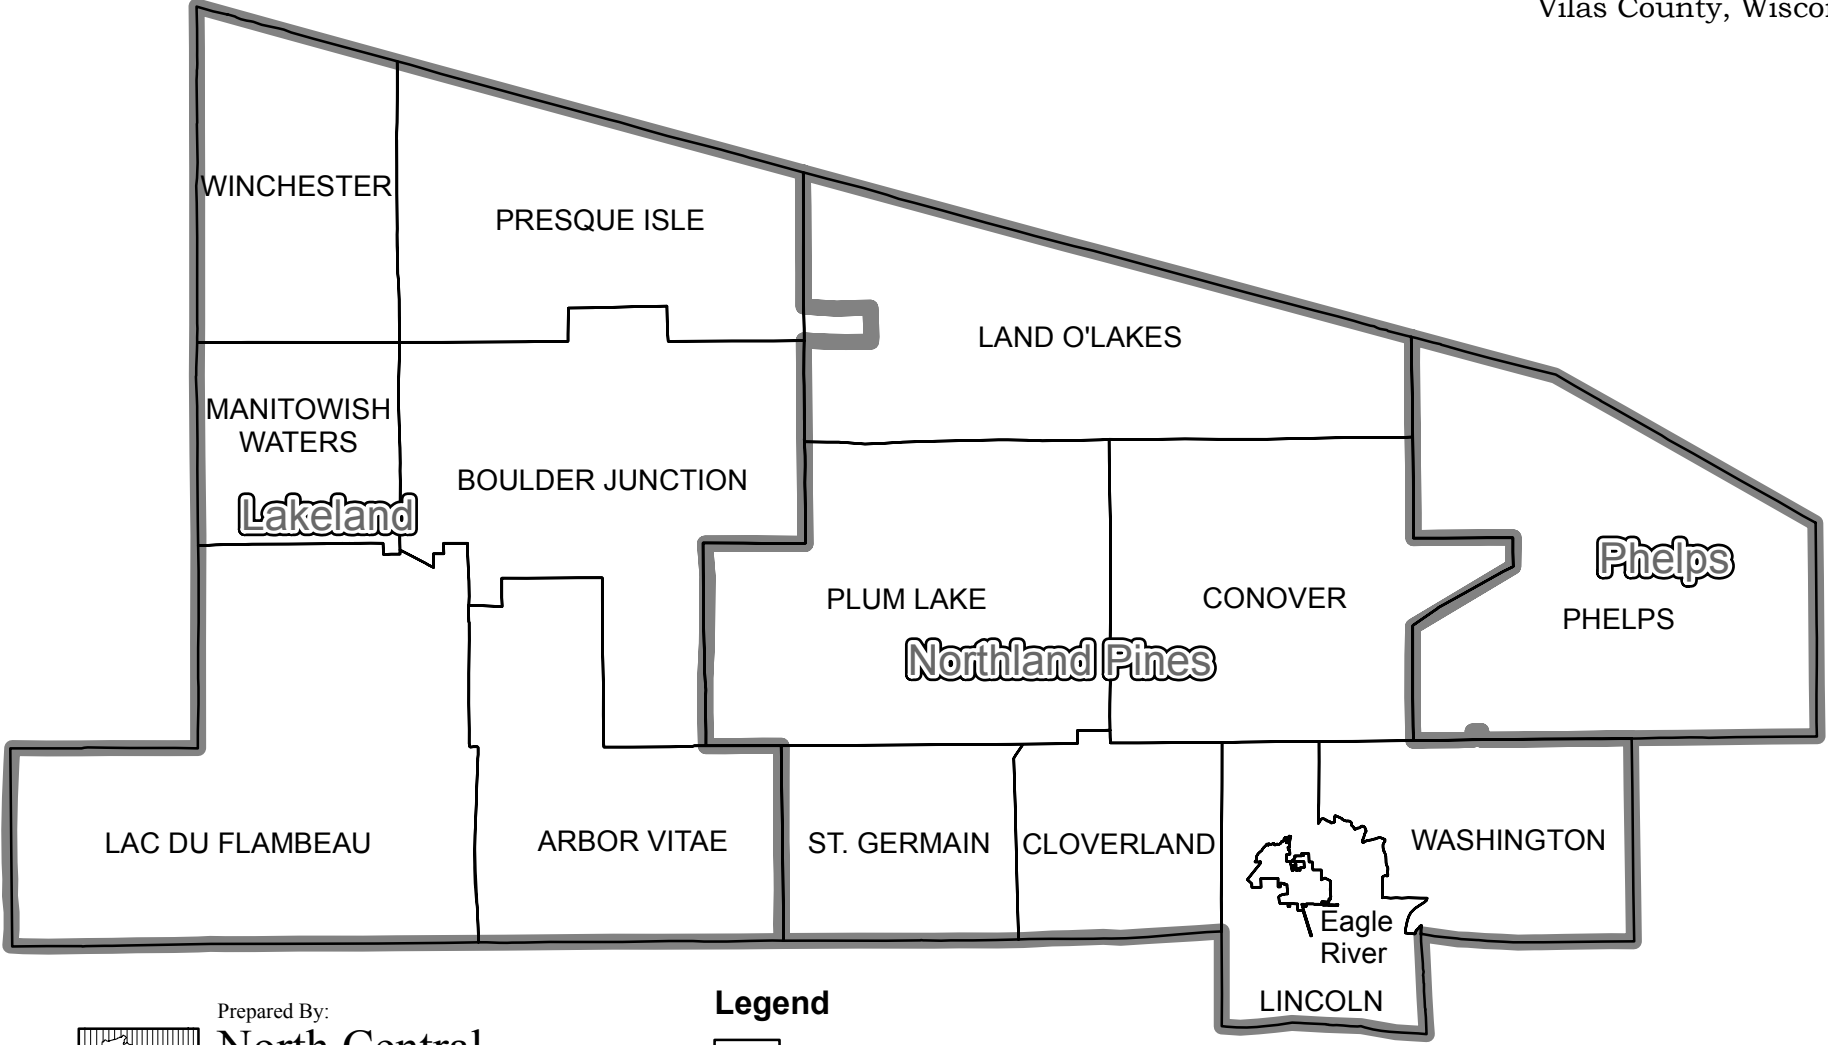

Map 4-2
 School District Boundaries
 Vilas County, Wisconsin

Prepared By:
**North Central
 Wisconsin Regional
 Planning Commission**

210 McClellan St., Suite 210, Wausau, WI 54403
 715-849-5510 - staff@ncwrpc.org - www.ncwrpc.org

Legend

-  Minor Civil Division
-  School District Boundaries

Source: WI DNR, NCWRPC, Vilas County
 This map is neither a legally recorded map nor a survey and is not intended to be used as one. This drawing is a compilation of records, information and data used for reference purposes only. NCWRPC is not responsible for any inaccuracies herein contained.