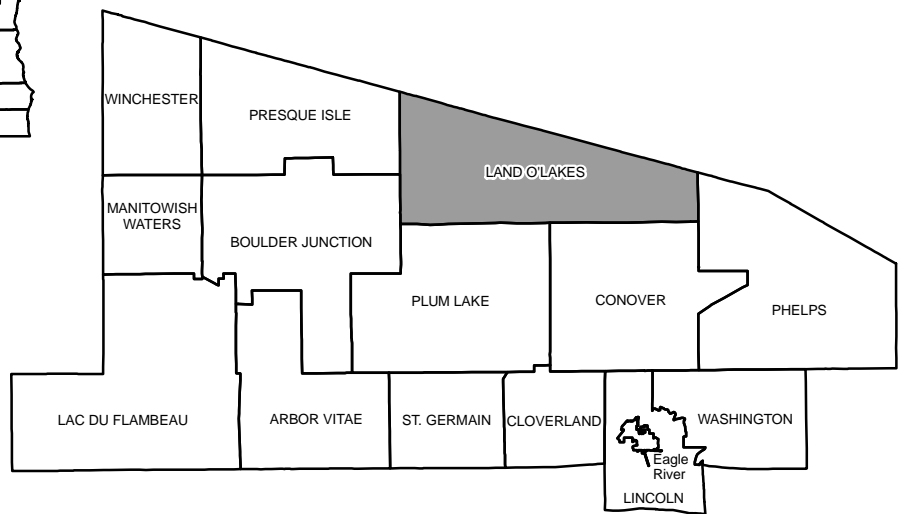

Map 1-1
**Town of
 Land O' Lakes**
 Planning Context
 Vilas County, Wisconsin

Source: WI DNR, NCWRPC

This map is neither a legally recorded map nor a survey and is not intended to be used as one. This drawing is a compilation of records, information and data used for reference purposes only. NCWRPC is not responsible for any inaccuracies herein contained.