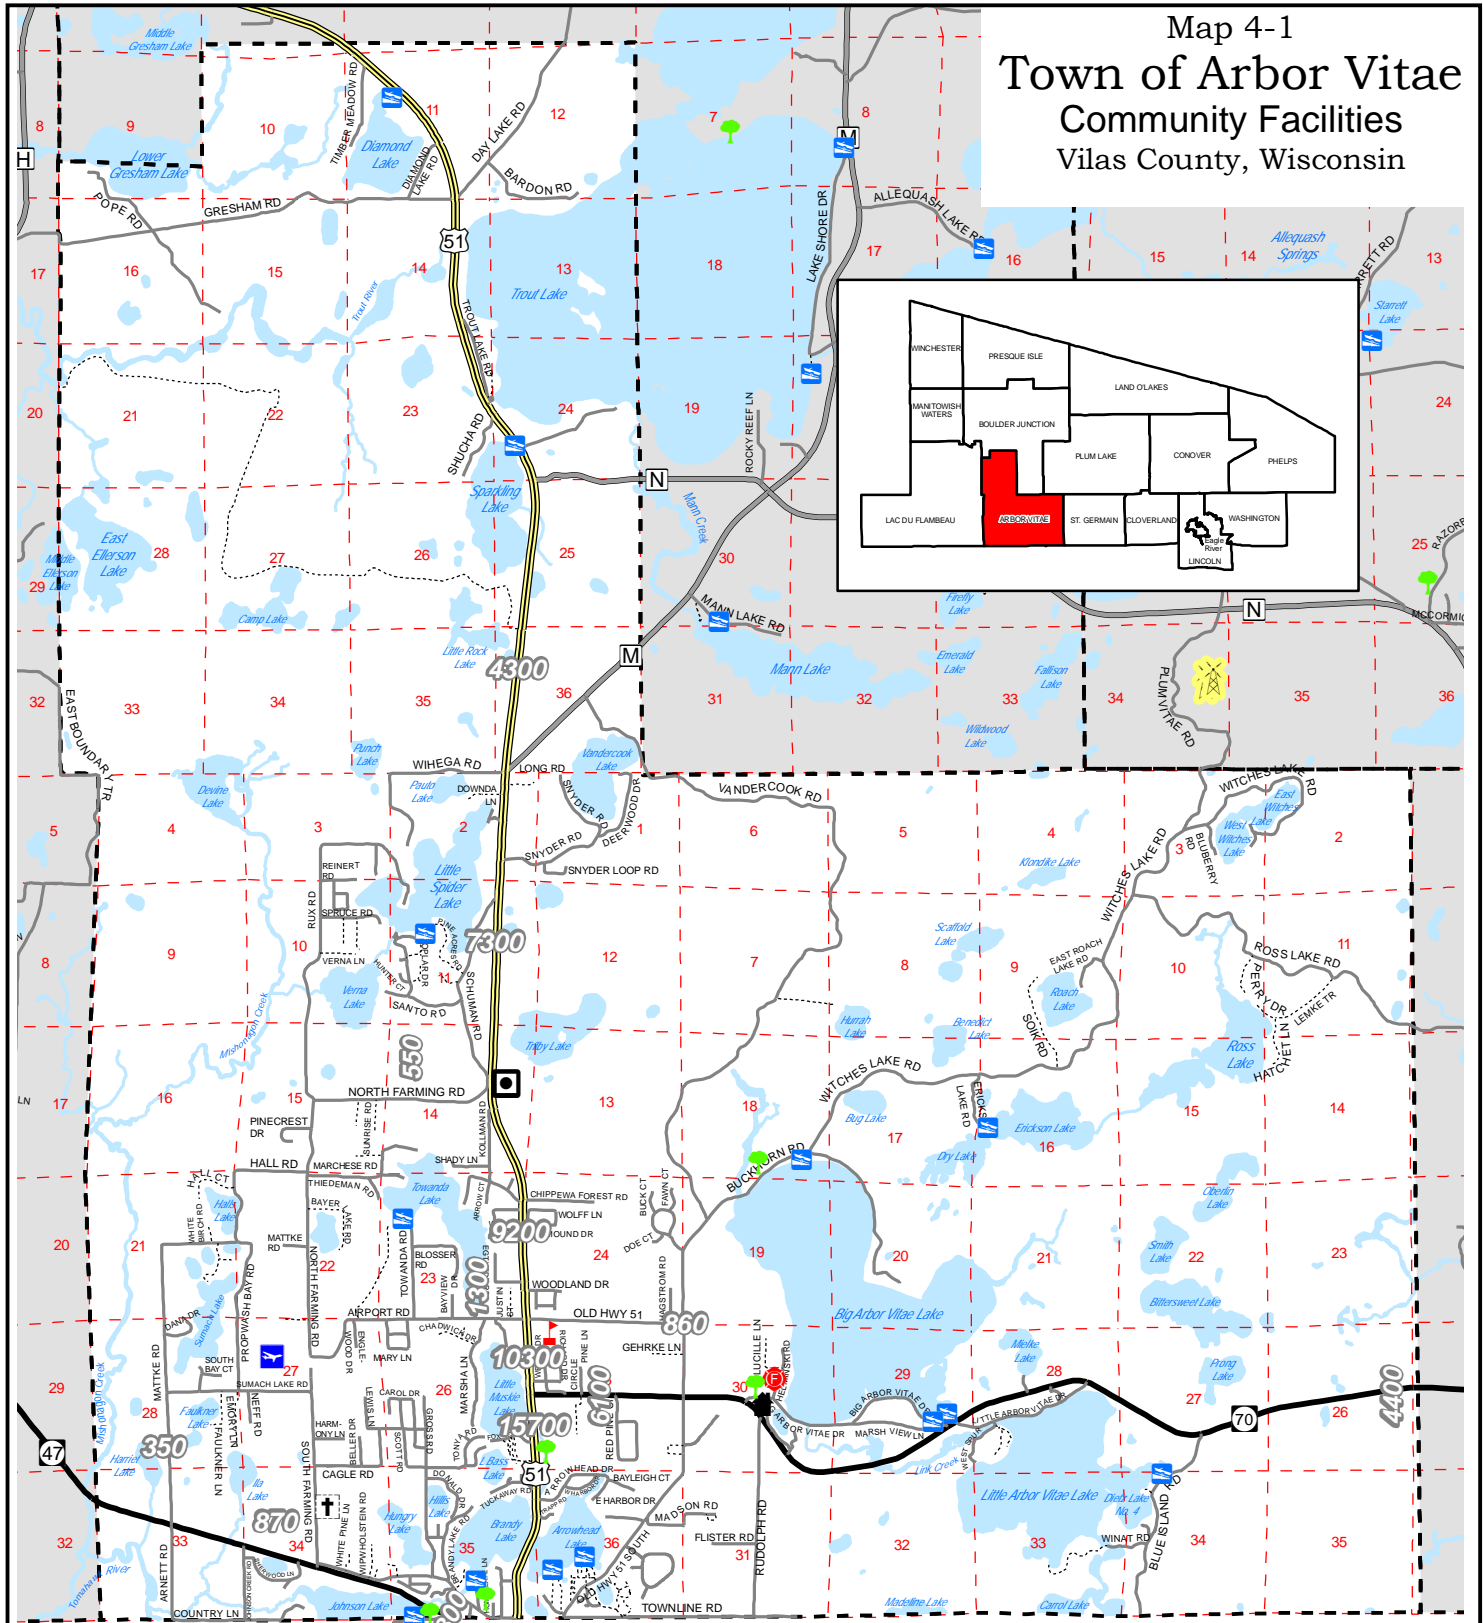

Map 4-1 Town of Arbor Vitae Community Facilities Vilas County, Wisconsin

- US Highways
- State Highways
- County Highways
- Local Roads
- Private Roads
- Minor Civil Divisions
- Section Lines
- Water
- Annual Average Daily Traffic Count, 2007
- Park
- Airport
- Cemetery
- Fire Station
- School
- Shooting Range
- Town Hall
- Boat Launch Sites
- Communication Towers

Source: WI DNR, NCWRPC, WI DOT 2007
 This map is neither a legally recorded map nor a survey and is not intended to be used as one. This drawing is a compilation of records, information and data used for reference purposes only. NCWRPC is not responsible for any inaccuracies herein contained.