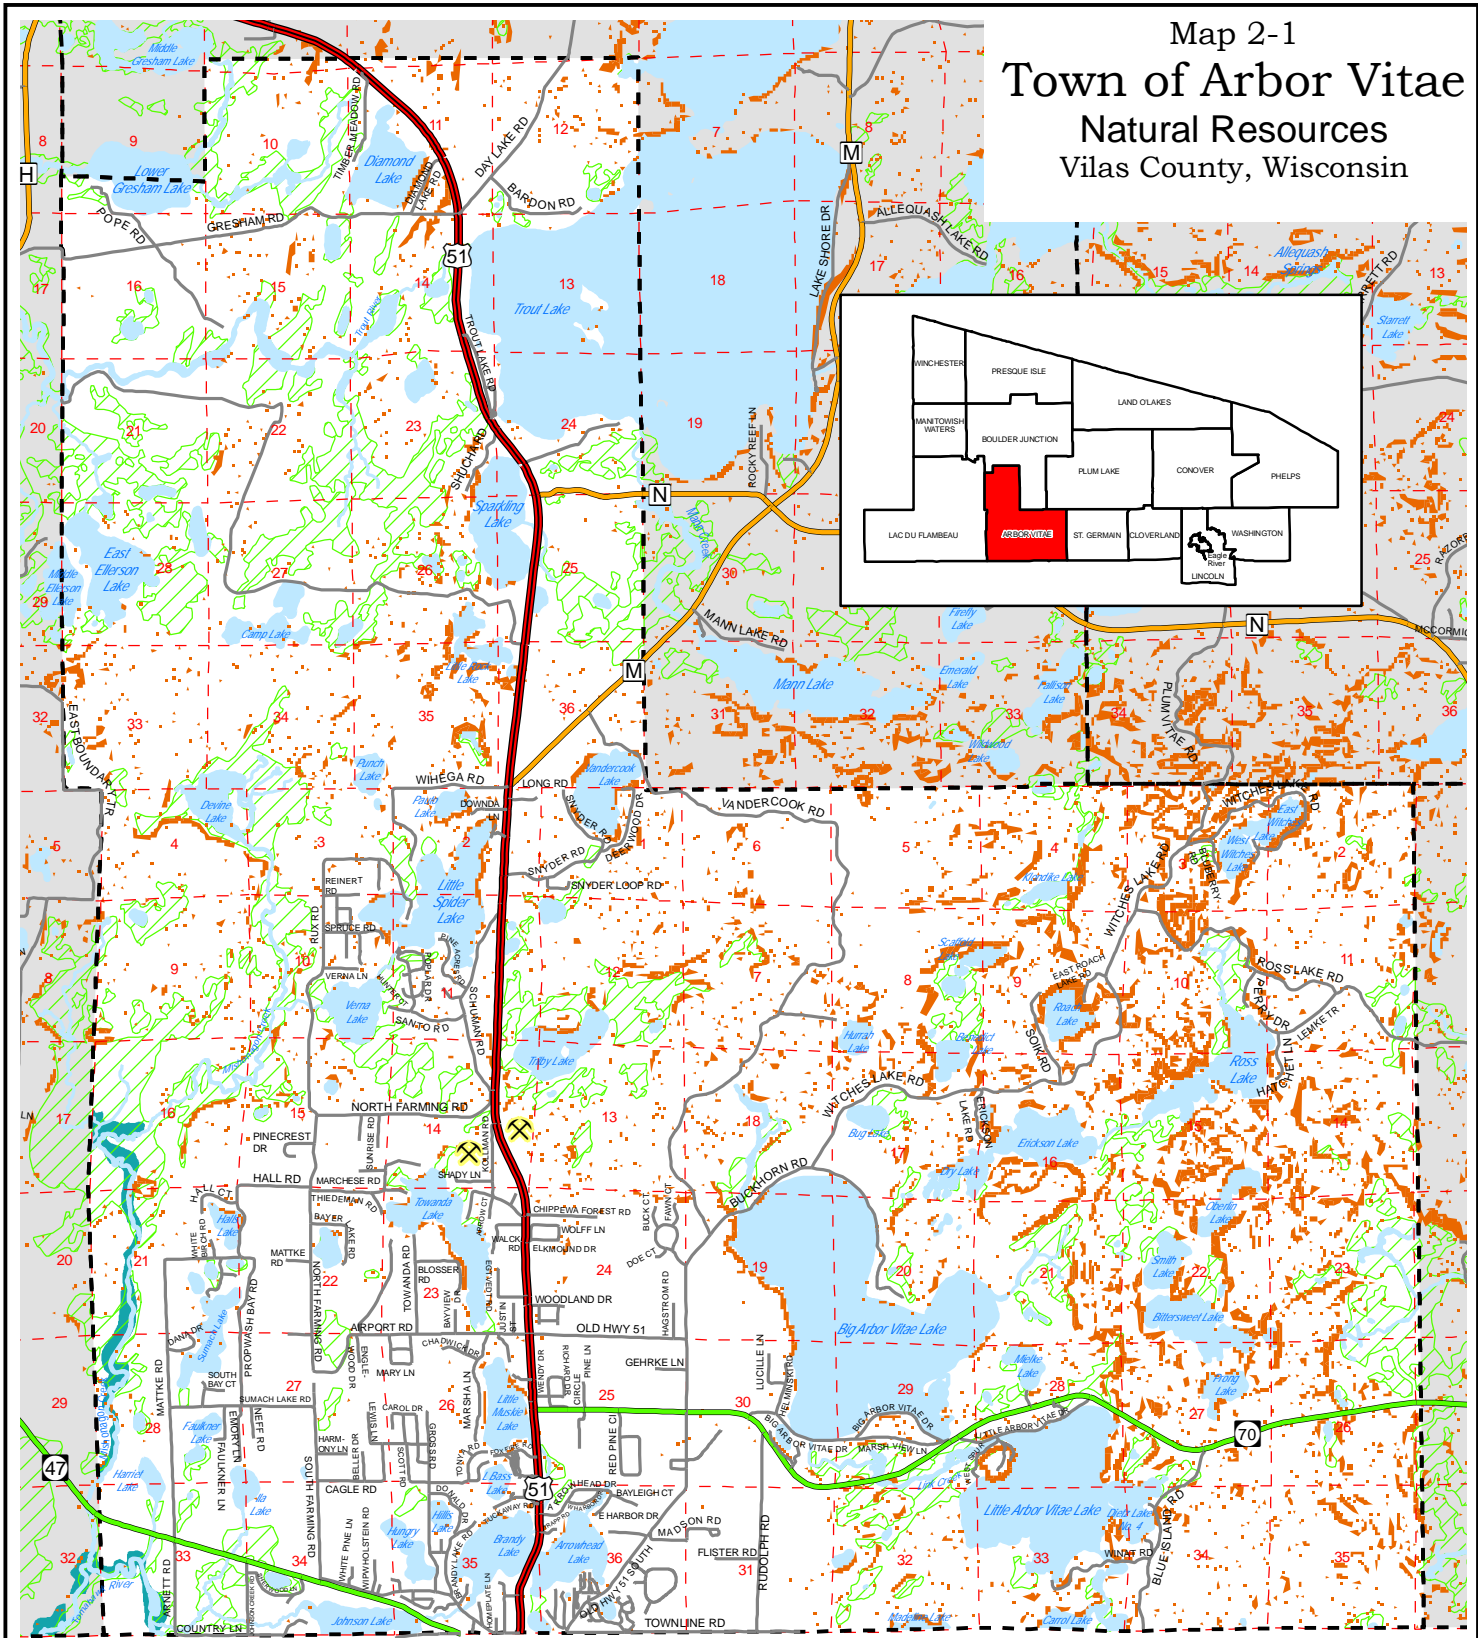

Map 2-1 Town of Arbor Vitae Natural Resources Vilas County, Wisconsin

- - - Minor Civil Divisions
- - - Section Lines
- US Highways
- State Highways
- County Highways
- Local Roads
- Steep Slopes
- Wetlands
- Flood Plain
- Water
- Non-Metallic Mines

Source: WI DNR, NCWRPC
 This map is neither a legally recorded map nor a survey and is not intended to be used as one. This drawing is a compilation of records, information and data used for reference purposes only. NCWRPC is not responsible for any inaccuracies herein contained.