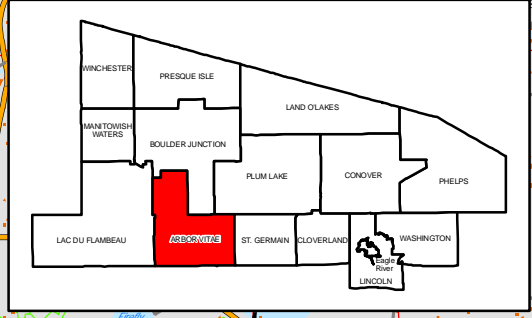

Map 2-1 Town of Arbor Vitae Natural Resources Vilas County, Wisconsin

- - - Minor Civil Divisions
- - - Section Lines
- US Highways
- State Highways
- County Highways
- Local Roads
- Steep Slopes
- Wetlands
- Flood Plain
- Water
- Non-Metallic Mines

Source: WI DNR, NCWRPC
 This map is neither a legally recorded map nor a survey and is not intended to be used as one. This drawing is a compilation of records, information and data used for reference purposes only. NCWRPC is not responsible for any inaccuracies herein contained.