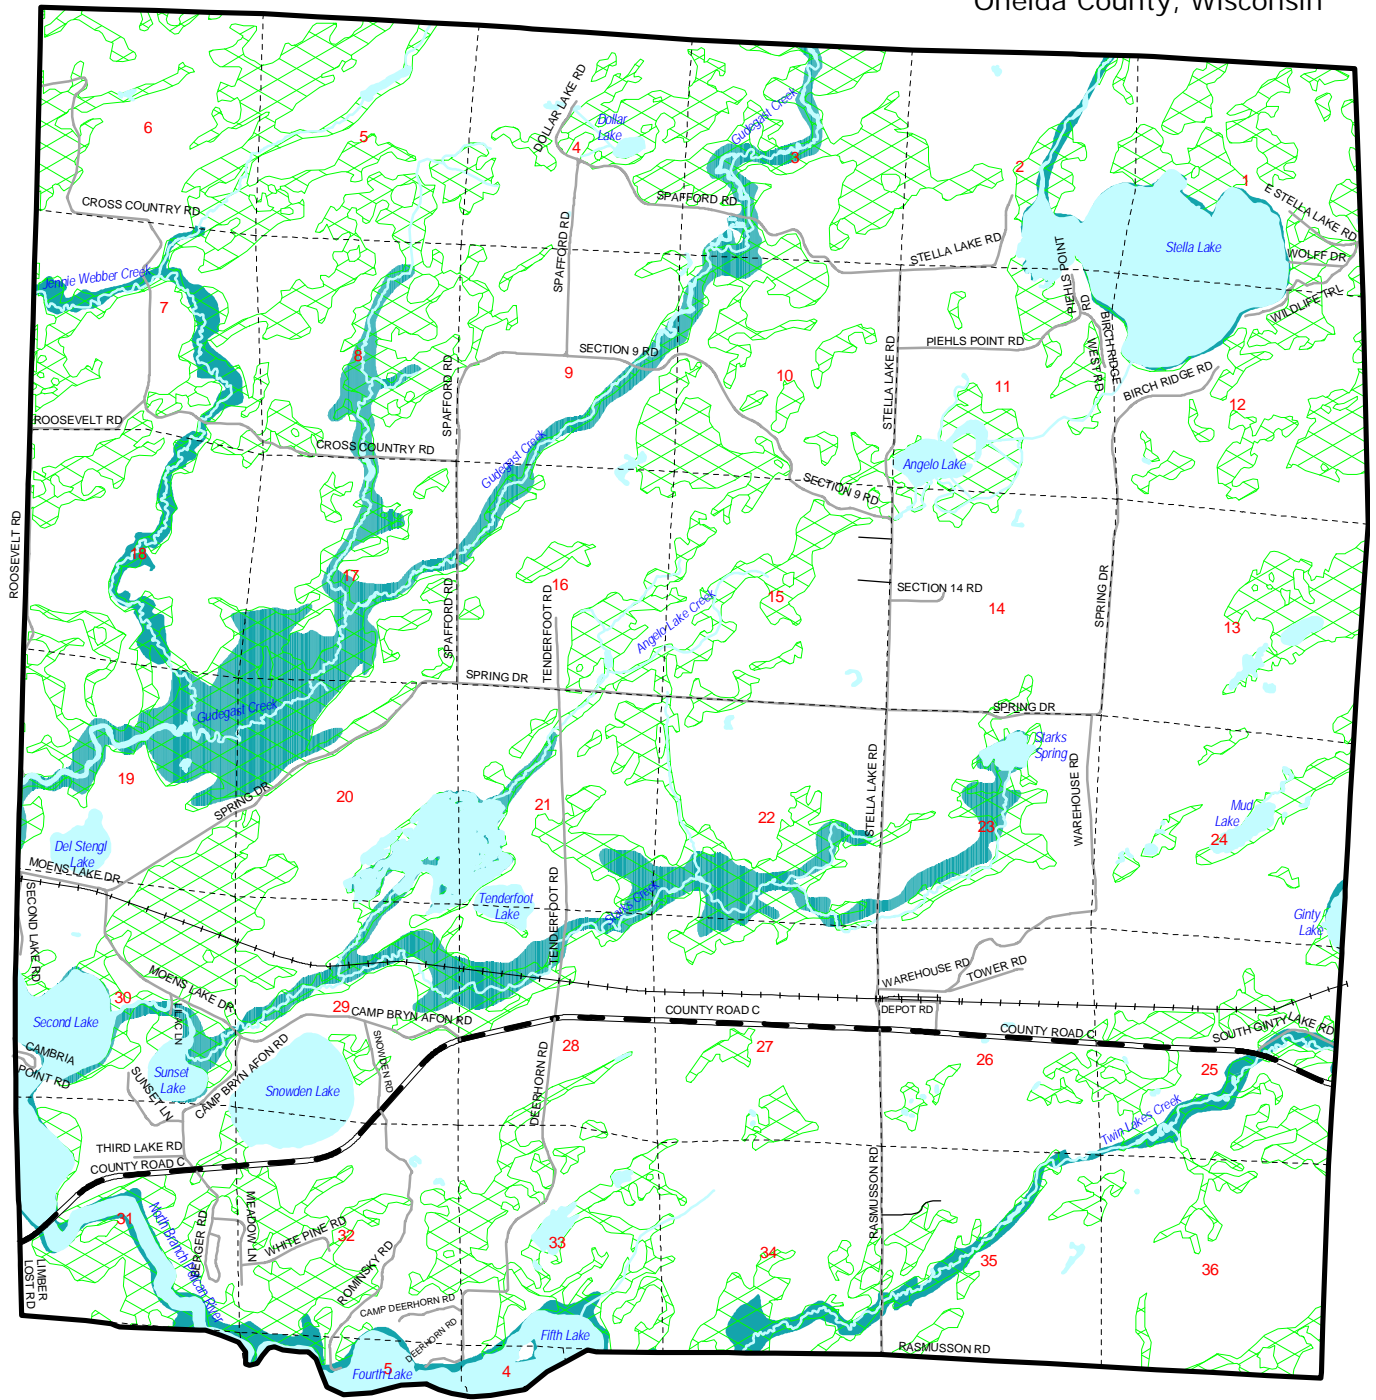

Map 5
Town of Stella
 Water Features
 Oneida County, Wisconsin

- Town Boundary
- Section Lines
- US & State Highways
- County Highways
- Local Roads
- Private / Other
- Railroads
- Water
- Wetlands
- Flood Plains