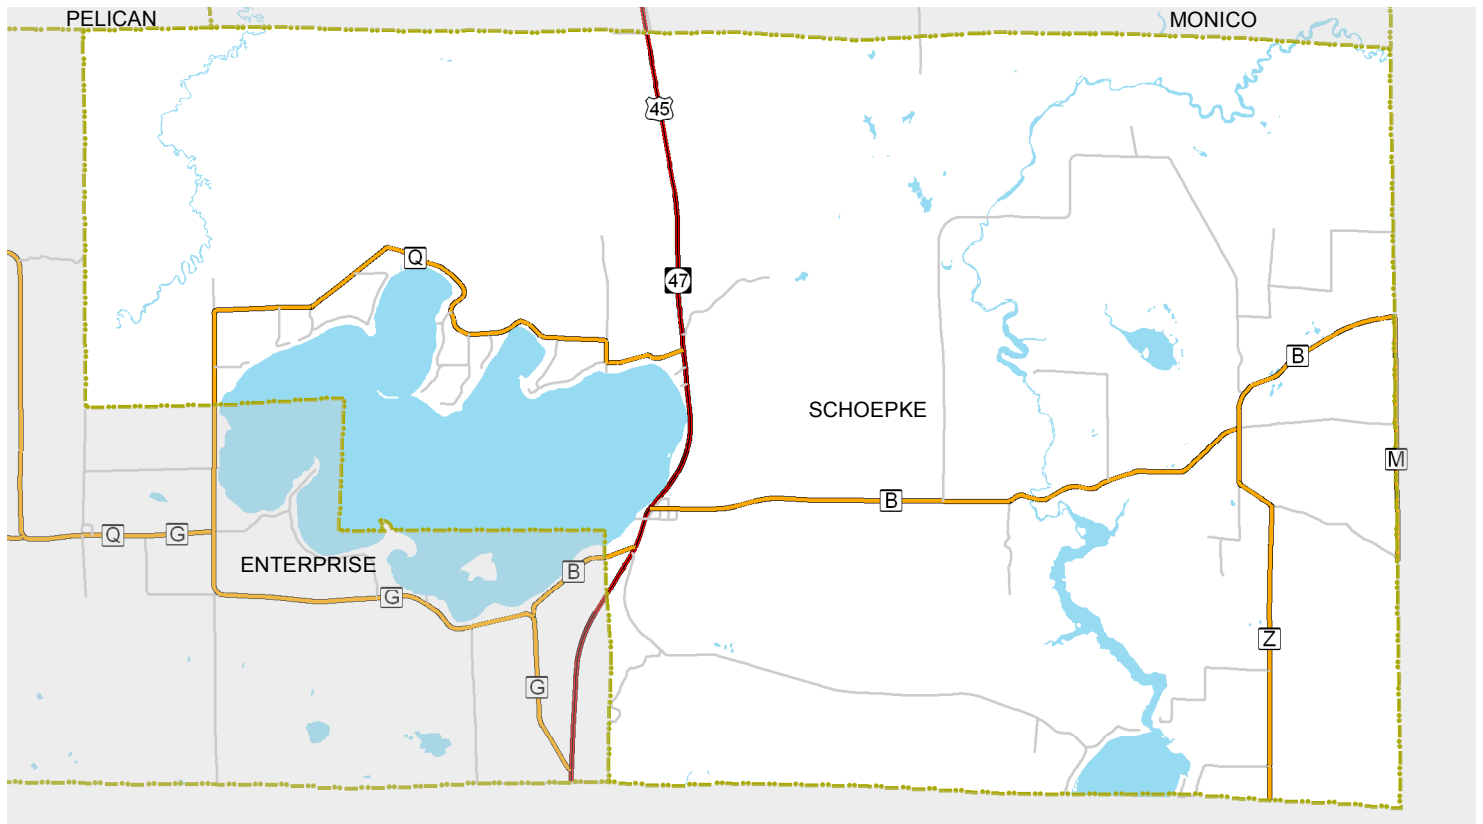

DRAFT

Prepared By:
**North Central
 Wisconsin Regional
 Planning Commission**

210 McClellan St., Suite 210, Wausau, WI 54403
 715-849-5510 - staff@ncwrpc.org - www.ncwrpc.org

Source: WI DNR, NCWRPC

This map is neither a legally recorded map nor a survey and is not intended to be used as one. This drawing is a compilation of records, information and data used for reference purposes only. NCWRPC is not responsible for any inaccuracies herein contained.