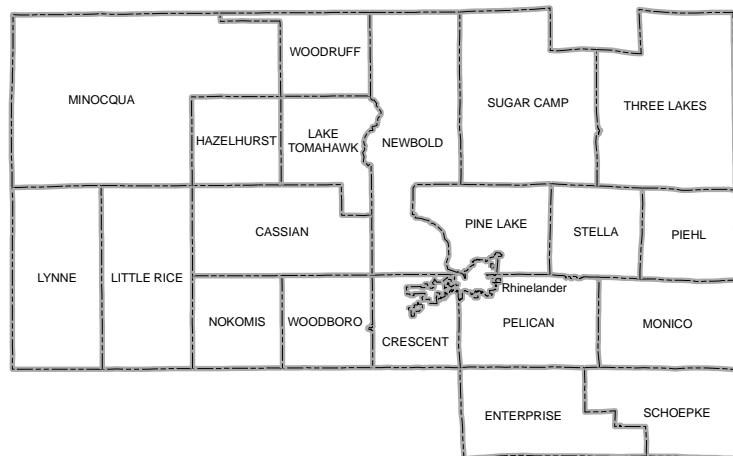

Map 8 Police Service

Oneida County, Wisconsin

- Minor Civil Divisions
- ★ Police Station
- 🛡️ Sheriff's Department

Police Service Boundaries

- Minocqua PD
- Oneida County Sheriff
- Rhinelander PD
- Three Lakes PD
- Woodruff PD

Source: NCRWPC, WI DNR, Oneida Co EM
 This map is neither a legally recorded map nor a survey and is not intended to be used as one. This drawing is a compilation of records, information and data used for reference purposes only. NCRWPC is not responsible for any inaccuracies herein contained.