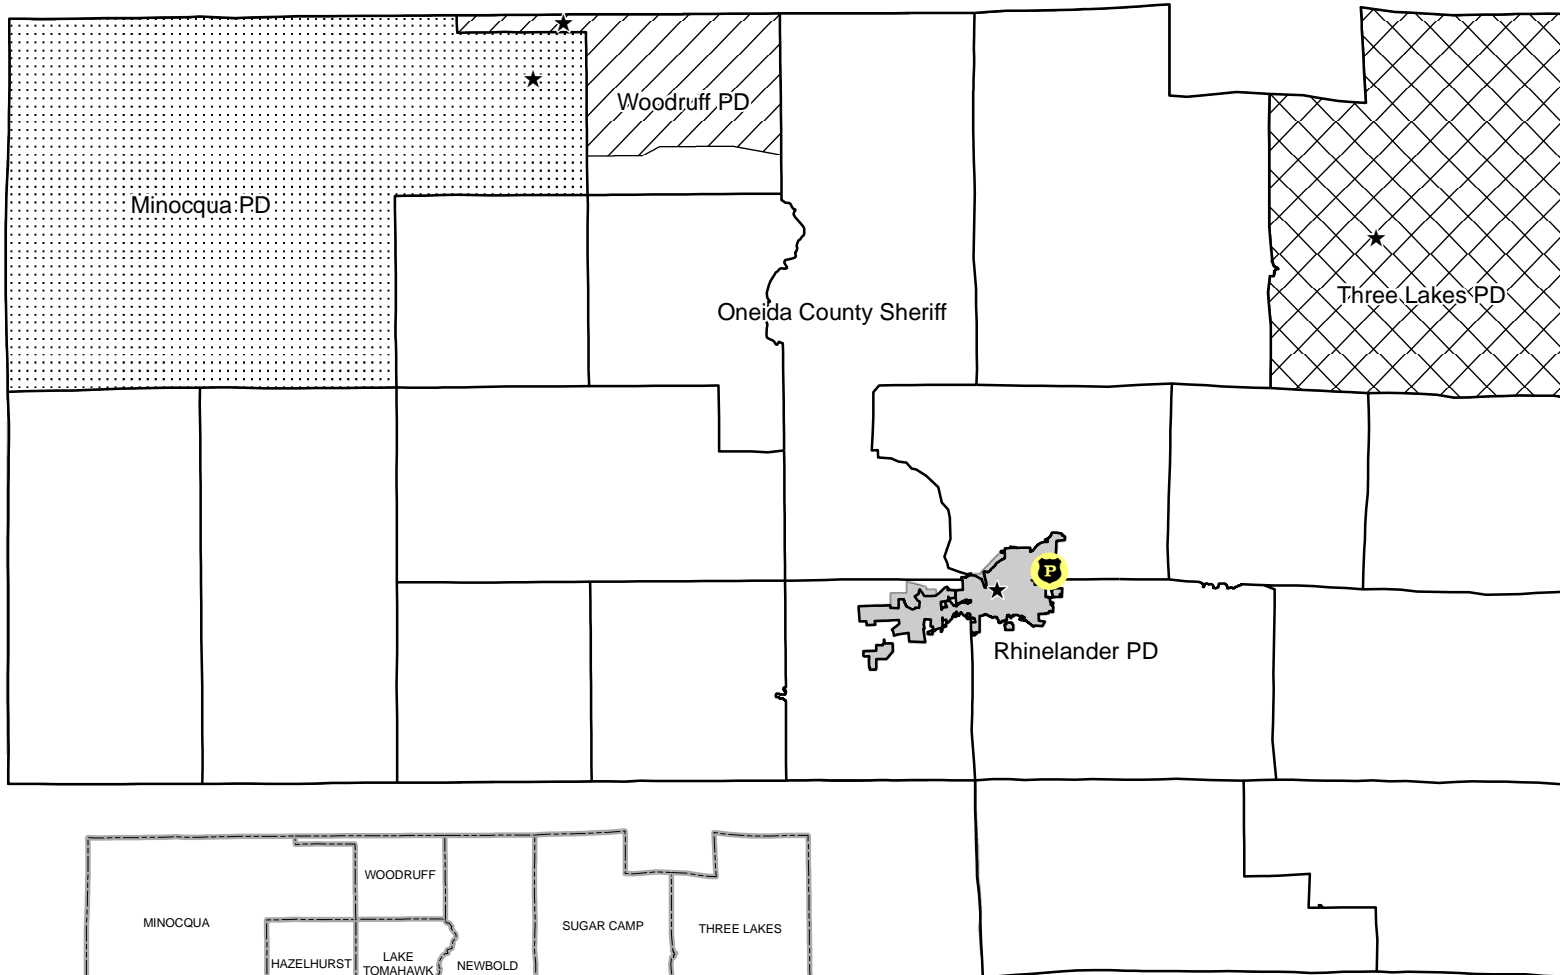

Map 8 Police Service

Oneida County, Wisconsin

- Minor Civil Divisions
- ★ Police Station
- 🛡️ Sheriff's Department

Police Service Boundaries

- Minocqua PD
- Oneida County Sheriff
- Rhinelander PD
- Three Lakes PD
- Woodruff PD

Source: NCRWPC, WI DNR, Oneida Co EM
 This map is neither a legally recorded map nor a survey and is not intended to be used as one. This drawing is a compilation of records, information and data used for reference purposes only. NCRWPC is not responsible for any inaccuracies herein contained.