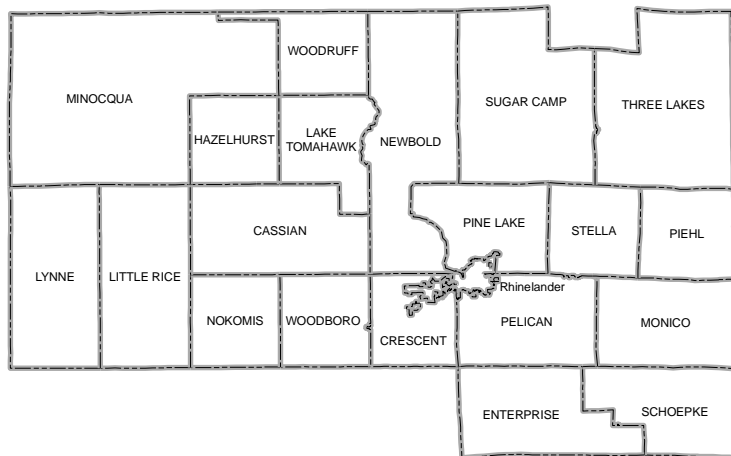

Map 7 Fire Service

Oneida County, Wisconsin

- Minor Civil Divisions
- (F) Fire Departments
- ▭ Fire District Boundaries

Source: NCRWPC, WI DNR, Oneida Co EM
 This map is neither a legally recorded map nor a survey and is not intended to be used as one. This drawing is a compilation of records, information and data used for reference purposes only. NCRWPC is not responsible for any inaccuracies herein contained.