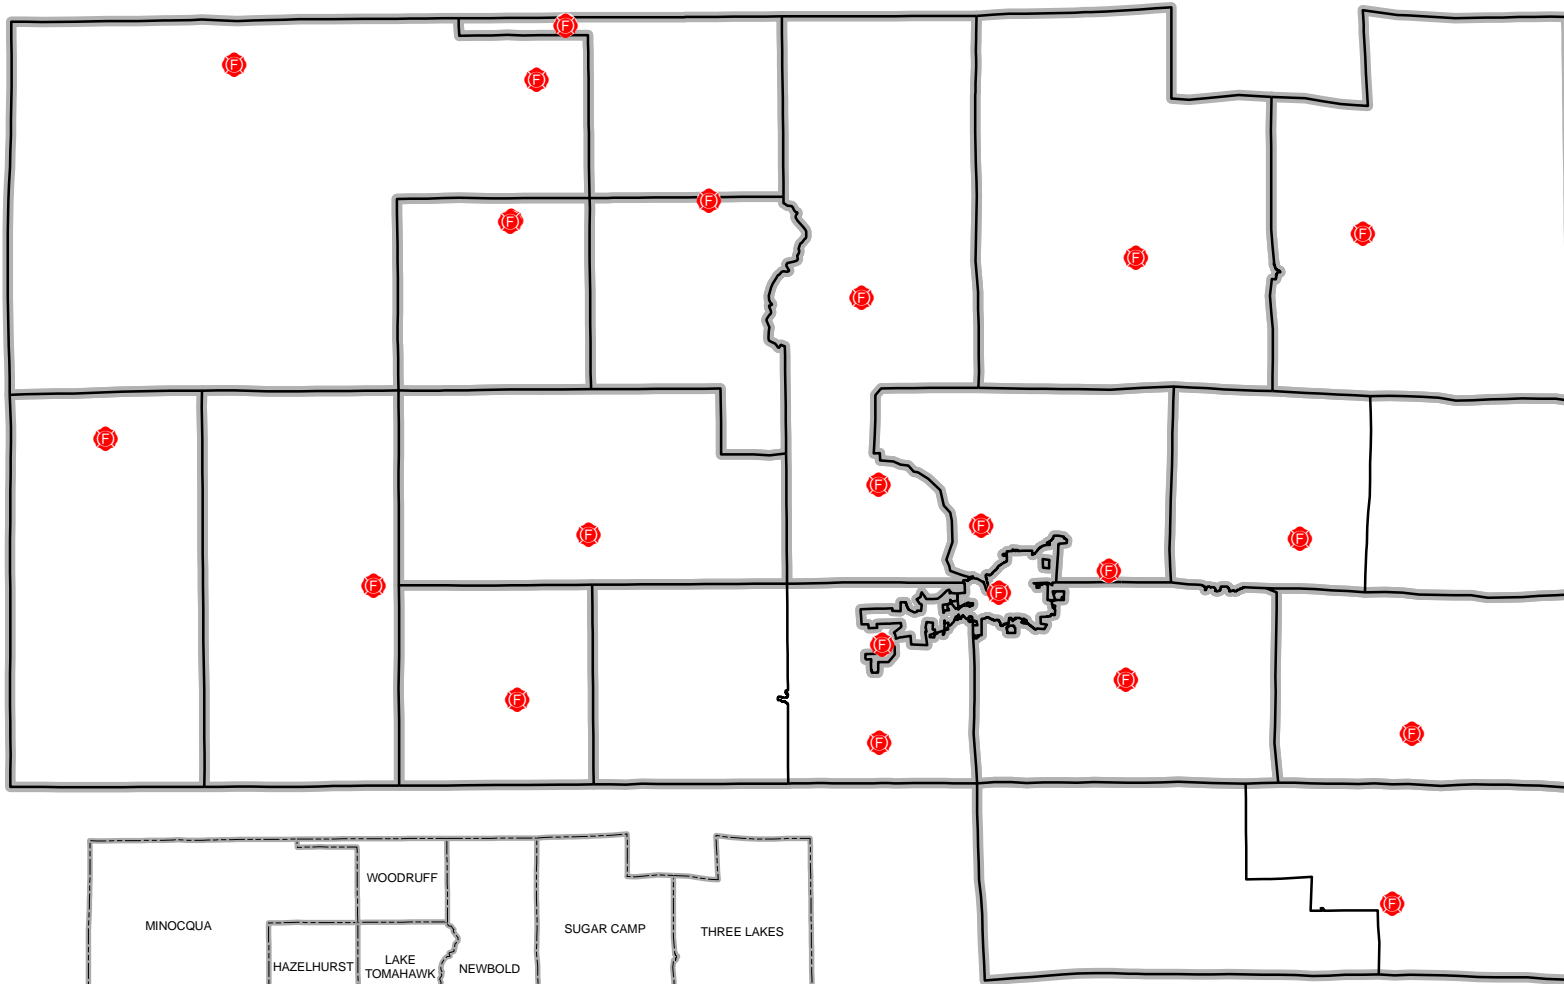

Map 7 Fire Service

Oneida County, Wisconsin

- Minor Civil Divisions
- (F) Fire Departments
- ▭ Fire District Boundaries

Source: NCRWPC, WI DNR, Oneida Co EM
 This map is neither a legally recorded map nor a survey and is not intended to be used as one. This drawing is a compilation of records, information and data used for reference purposes only. NCRWPC is not responsible for any inaccuracies herein contained.