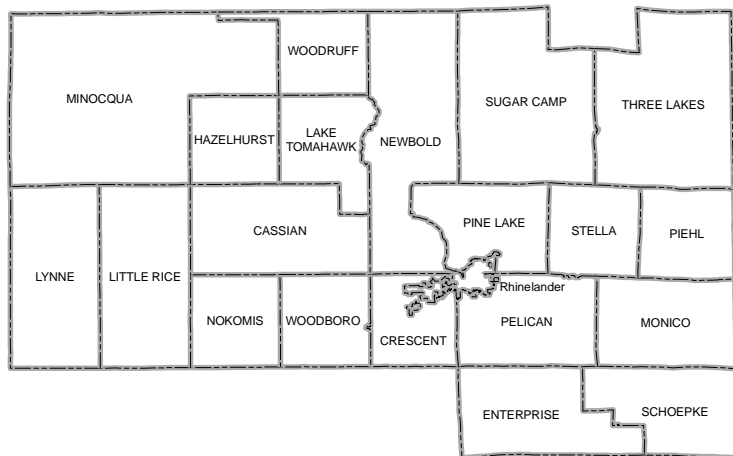

Map 6 Utilities

Oneida County, Wisconsin

- Minor Civil Divisions
- == US Highways
- State Highways
- +— Railroad
- ⚡ Public Water Supply
- Waste Water Treatment Plant
- ⚡ Substations
- - - High Voltage Powerline

Source: NCRWPC, WI DNR, ATC
 This map is neither a legally recorded map nor a survey and is not intended to be used as one. This drawing is a compilation of records, information and data used for reference purposes only. NCRWPC is not responsible for any inaccuracies herein contained.