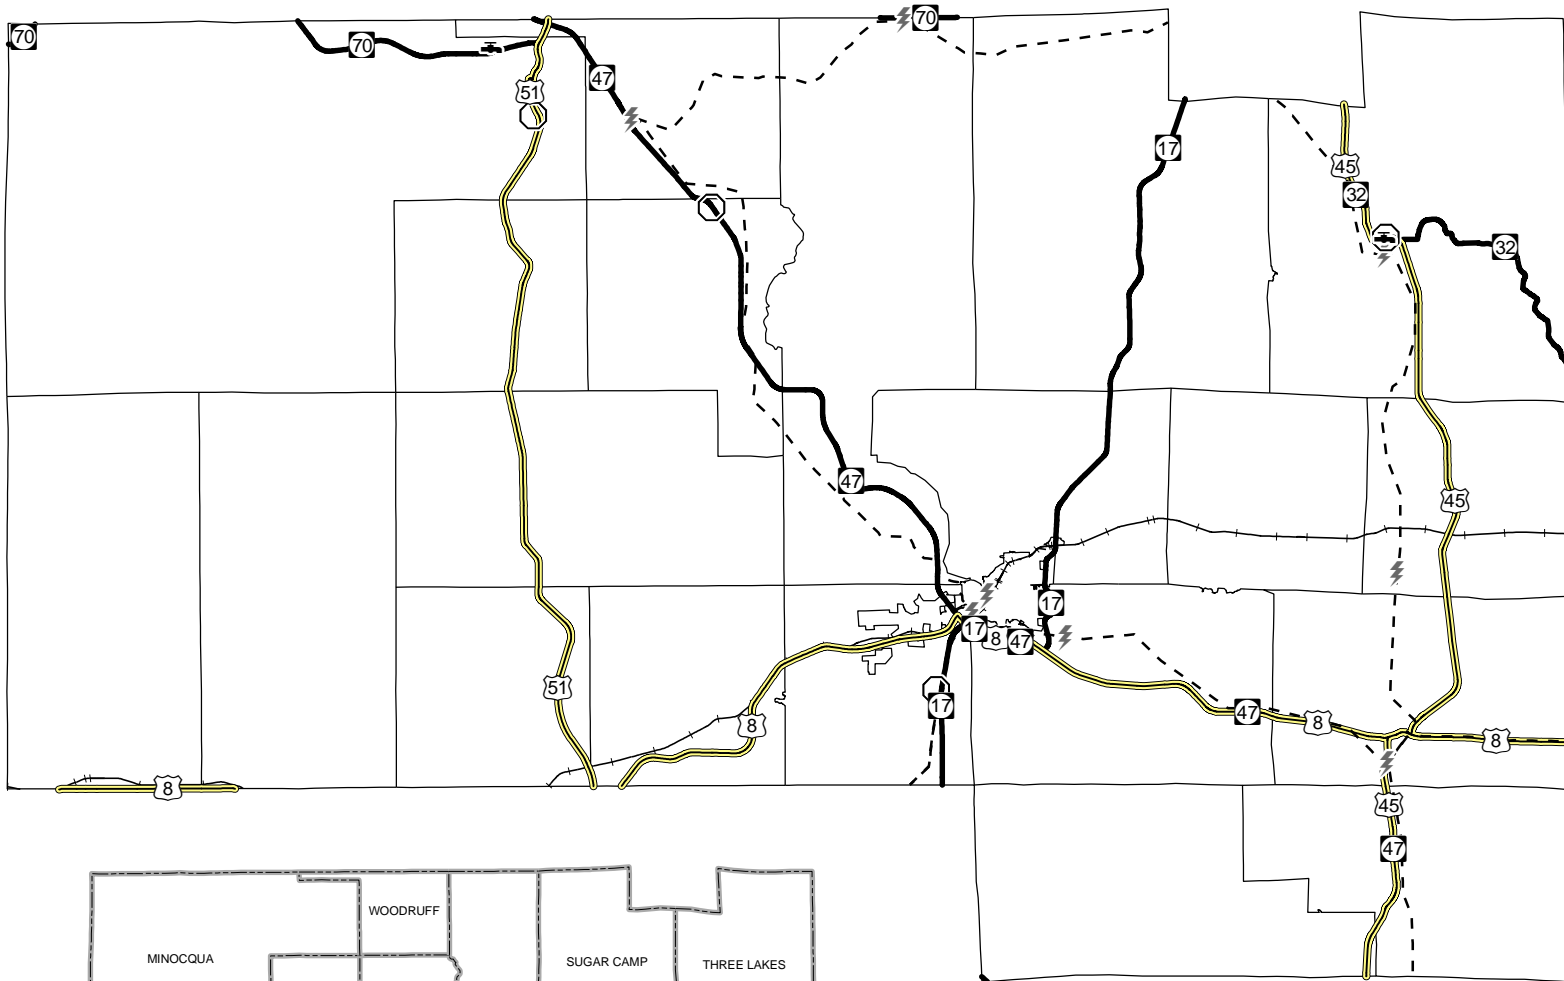

Map 6 Utilities

Oneida County, Wisconsin

- Minor Civil Divisions
- == US Highways
- State Highways
- +— Railroad
- ⚡ Public Water Supply
- Waste Water Treatment Plant
- ⚡ Substations
- - - High Voltage Powerline

Source: NCRWPC, WI DNR, ATC
 This map is neither a legally recorded map nor a survey and is not intended to be used as one. This drawing is a compilation of records, information and data used for reference purposes only. NCRWPC is not responsible for any inaccuracies herein contained.