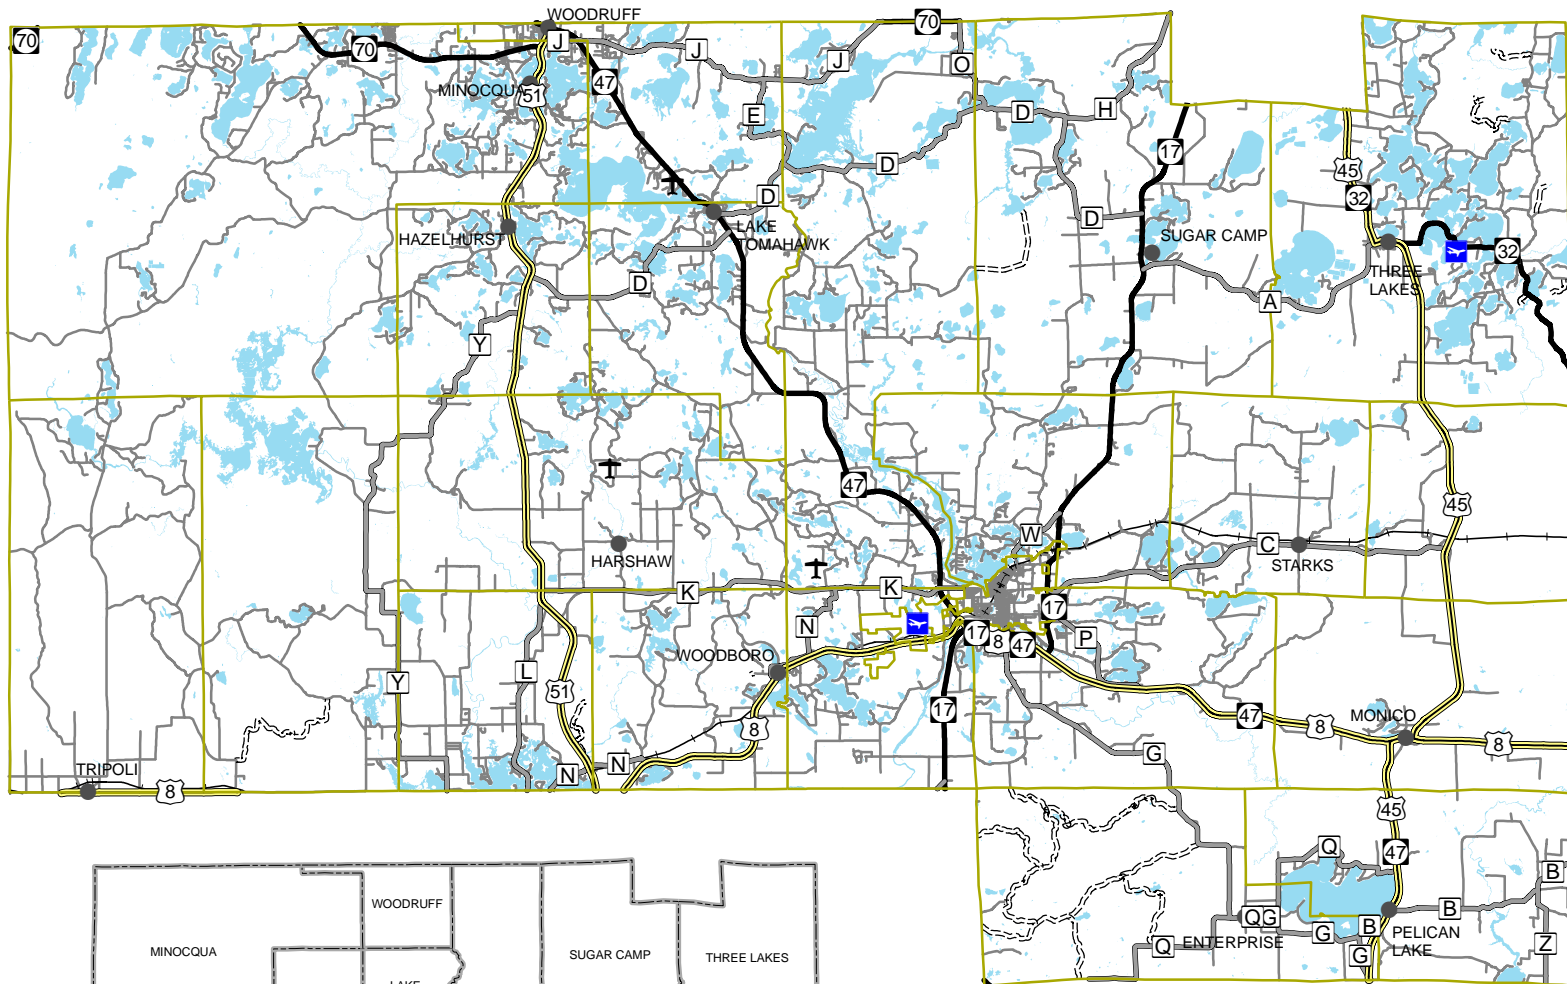

Map 5 Transportation Oneida County, Wisconsin

- Minor Civil Divisions
- US Highways
- State Highways
- County Highways
- Local Roads
- Forest Roads
- Railroad
- Air Strip
- Airport
- Unincorporated Communities
- Water

Source: NCRWPC, WI DNR
 This map is neither a legally recorded map nor a survey and is not intended to be used as one. This drawing is a compilation of records, information and data used for reference purposes only. NCRWPC is not responsible for any inaccuracies herein contained.