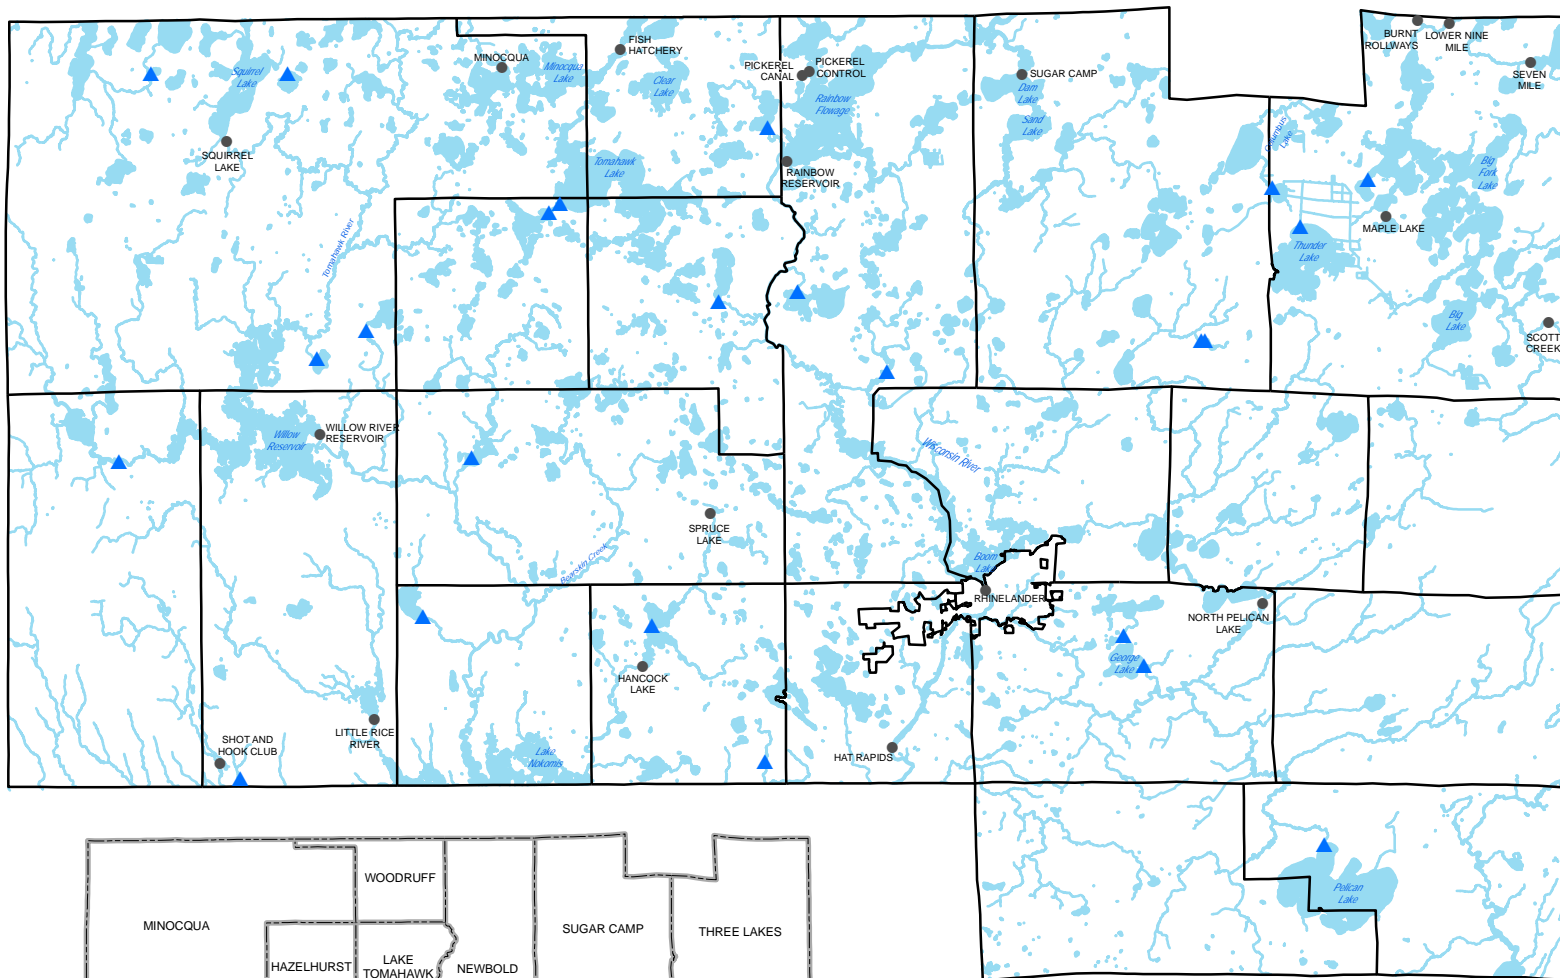

# Map 3 Surface Water & Dams Oneida County, Wisconsin

## Dams

- Large
- ▲ Small
- Minor Civil Divisions
- Water

Source: NCRWPC, WI DNR, Oneida Co EM  
 This map is neither a legally recorded map nor a survey and is not intended to be used as one. This drawing is a compilation of records, information and data used for reference purposes only. NCRWPC is not responsible for any inaccuracies herein contained.