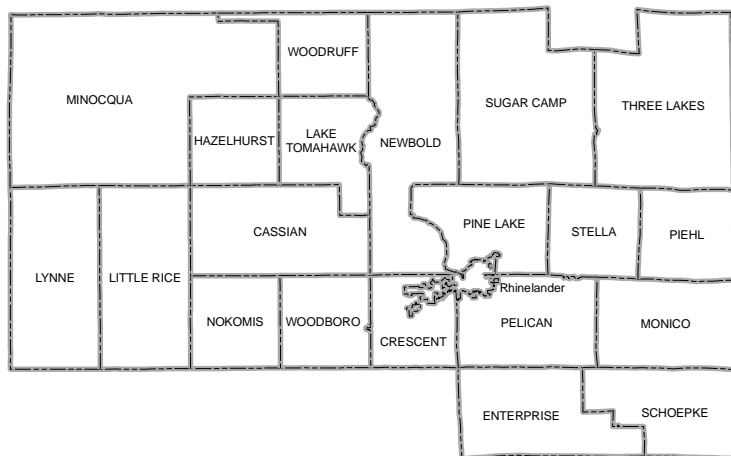

# Map 3 Surface Water & Dams Oneida County, Wisconsin

## Dams

- Large
- ▲ Small
- Minor Civil Divisions
- Water

Source: NCRWPC, WI DNR, Oneida Co EM  
 This map is neither a legally recorded map nor a survey and is not intended to be used as one. This drawing is a compilation of records, information and data used for reference purposes only. NCRWPC is not responsible for any inaccuracies herein contained.