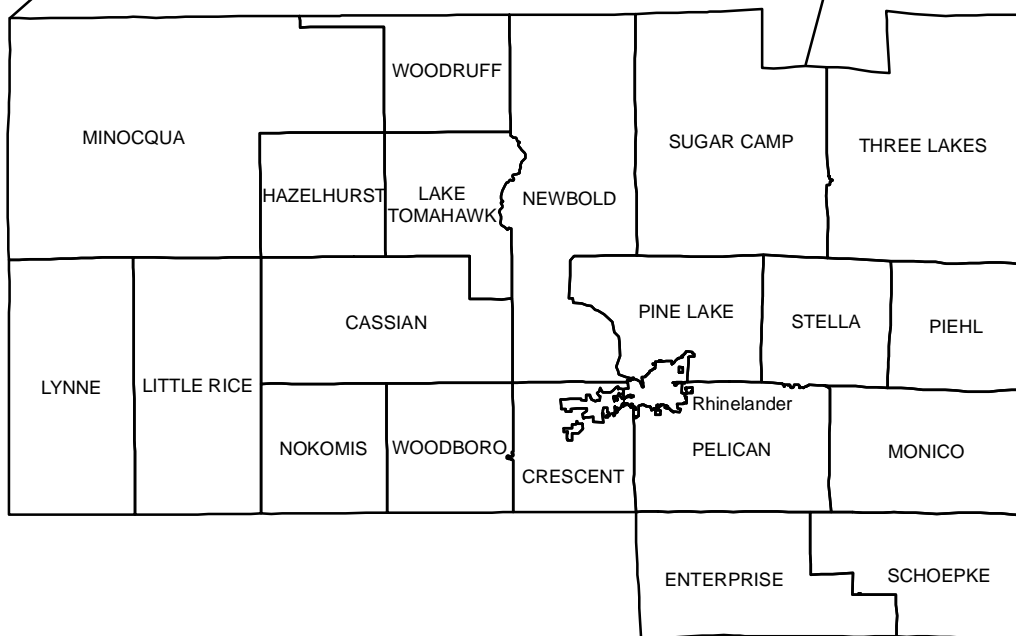

Map 1
Locational Map
Oneida County, Wisconsin

Source: NCWRPC, WI DNR

This map is neither a legally recorded map nor a survey and is not intended to be used as one. This drawing is a compilation of records, information and data used for reference purposes only. NCWRPC is not responsible for any inaccuracies herein contained.