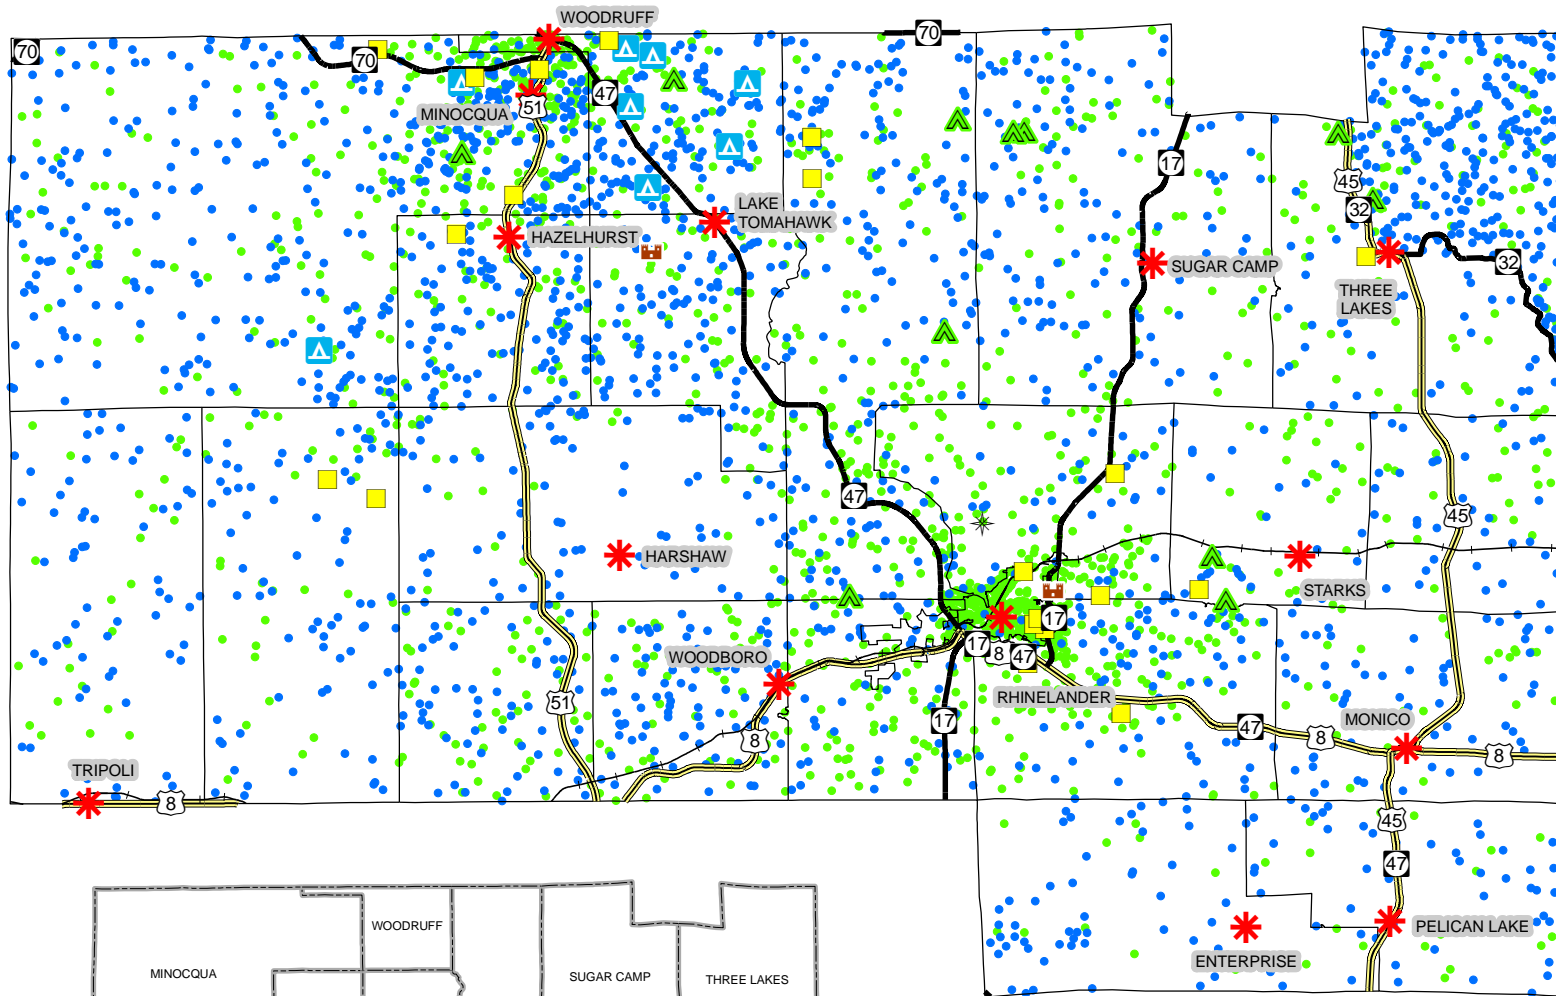

Map 11 Tornado Vulnerability

Oneida County, Wisconsin

- Minor Civil Divisions
- == US Highways
- State Highways
- Railroad
- 🏠 Correctional Facility
- ✳️ Fest Grounds
- 🟡 Mobile Home Parks
- 🟢 Youth Camp
- 🔵 Campgrounds
- ✳️ Communities
- Seasonal Housing Unit Pattern
- Resident Population Pattern

Source: NCRP, WI DNR, ATC
 This map is neither a legally recorded map nor a survey and is not intended to be used as one. This drawing is a compilation of records, information and data used for reference purposes only. NCRP is not responsible for any inaccuracies herein contained.