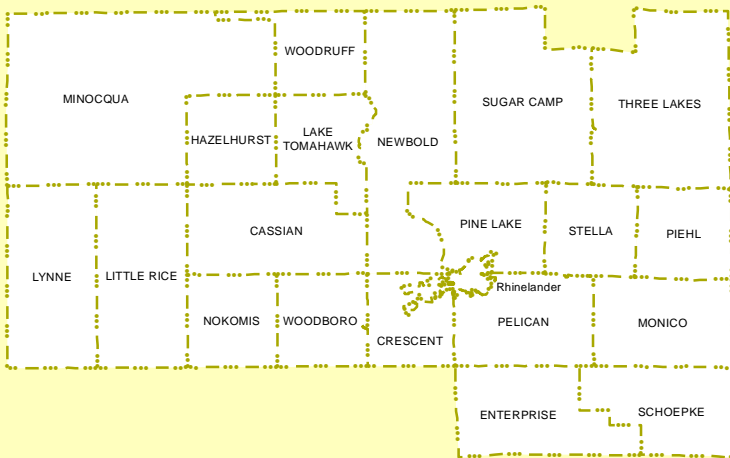

- Legend**
- Minor Civil Divisions
  - Ⓢ Fire Departments
  - ★ Ambulance Service

Source: NCRPC, WI DNR, Oneida Co EM  
 This map is neither a legally recorded map nor a survey and is not intended to be used as one. This drawing is a compilation of records, information and data used for reference purposes only. NCRPC is not responsible for any inaccuracies herein contained.