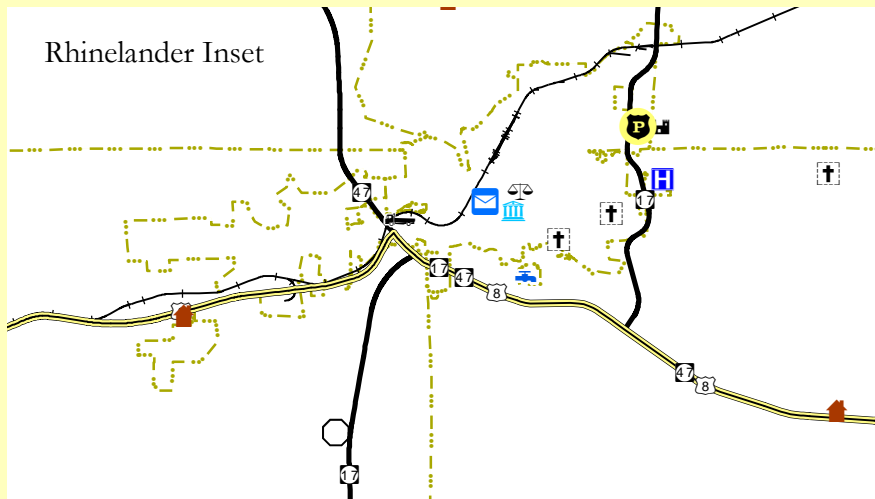

Legend

- Minor Civil Divisions
- US Highways
- State Highways
- Railroad
- Public Water Supply
- Waste Water Treatment Plant
- County Garage
- Landfill
- Cemetery
- City Hall
- Town Hall
- Jail
- Court House
- Sheriff's Department
- Hospital
- Post Office

Source: NCRWPC, WI DNR, Oneida County
 This map is neither a legally recorded map nor a survey and is not intended to be used as one. This drawing is a compilation of records, information and data used for reference purposes only. NCRWPC is not responsible for any inaccuracies herein contained.