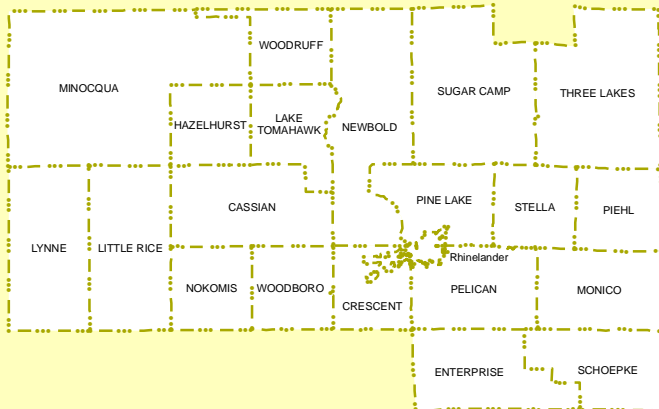

**Legend**

- Minor Civil Divisions
- ATV Trails
- Existing - On Road
- Existing - Off Road
- Bearskin-Hiawatha State Trail
- Cassian Two-Way Ski Trail
- City Parks
- County Parks
- XC Ski Trails
- Bike Trails
- Hiking Trail
- State Campgrounds
- Federal
- Oneida County
- State
- Water

Source: NCRWPC, WI DNR, Oneida County  
 This map is neither a legally recorded map nor a survey and is not intended to be used as one. This drawing is a compilation of records, information and data used for reference purposes only. NCRWPC is not responsible for any inaccuracies herein contained.