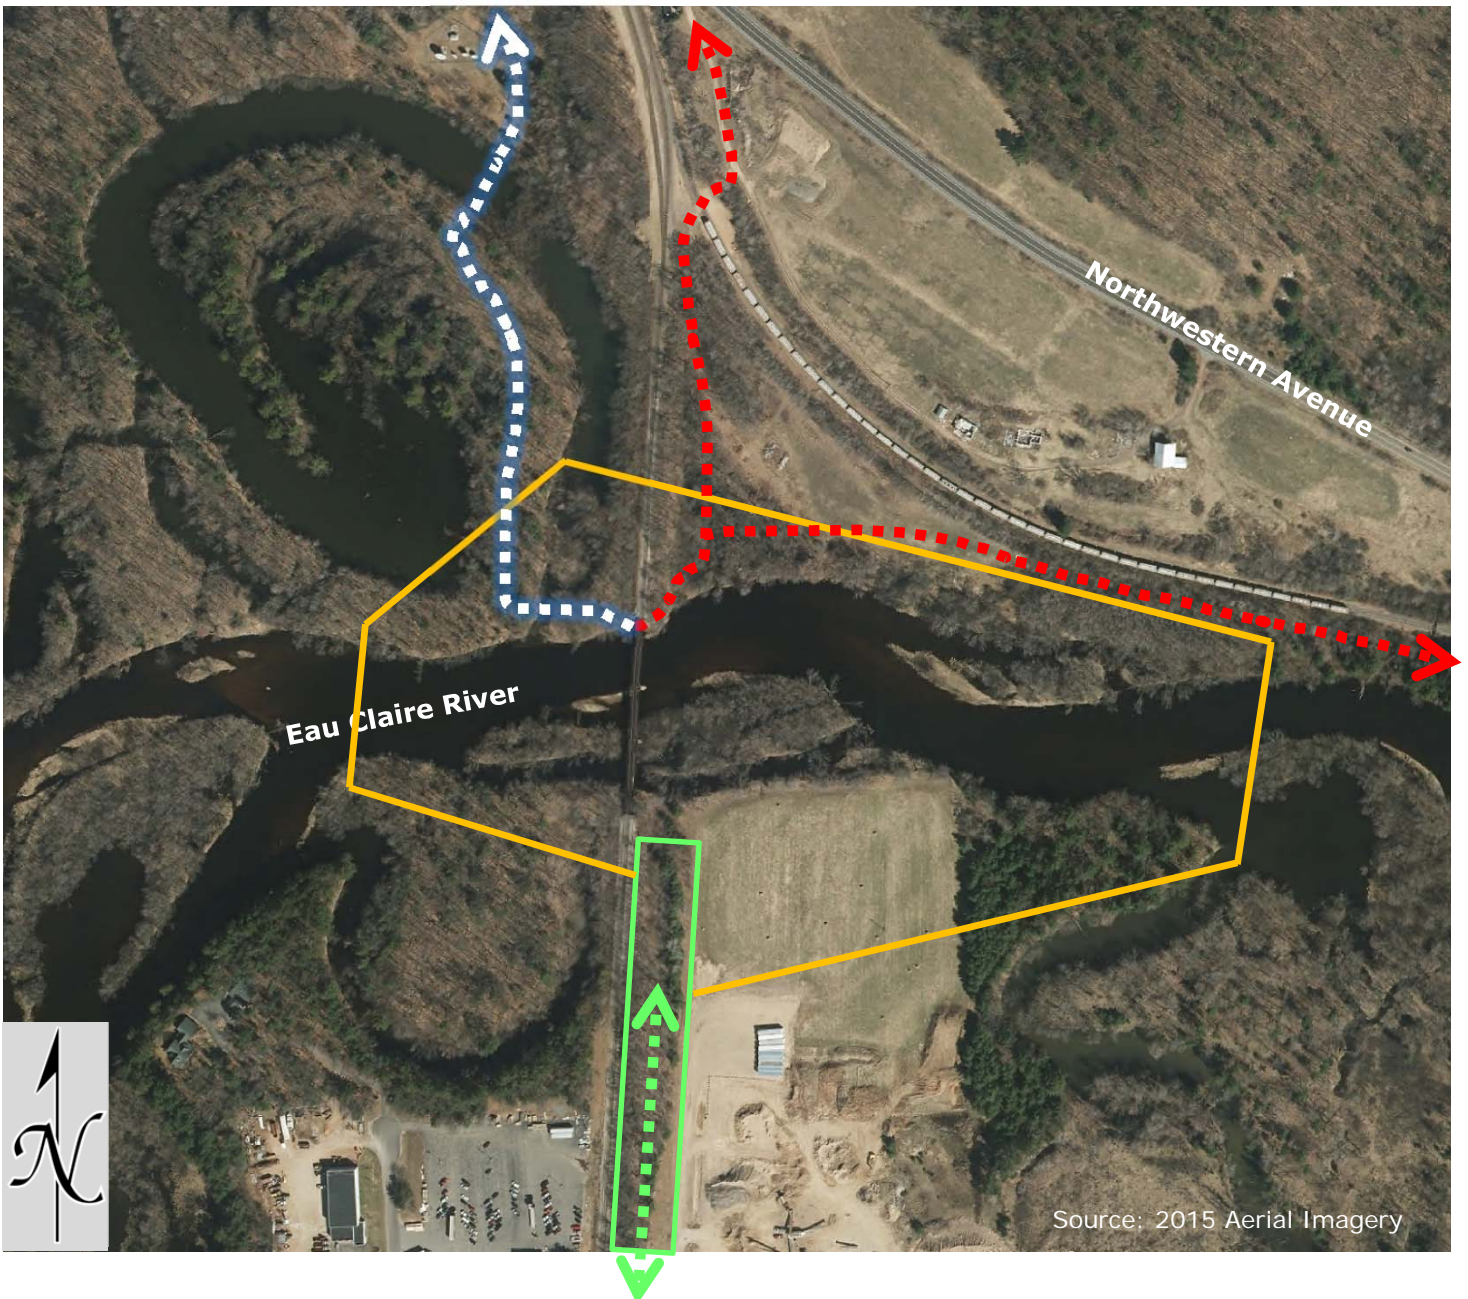

Conservancy Bike & Walk Trail

Recommendation: Create a biking and walking trail to connect Northwestern Ave and the Wausau Conservancy (Kent Street), south to **Schofield's Trail**; generally along the railroad tracks per the following diagrams:

= General Eau Claire River crossing area for Conservancy Trail.

= Land owned by Schofield.

= Potential Schofield trail.

= Potential Wausau trail.

= Potential Weston trail.

Schofield Trail

  = Potential Schofield Trail

Schofield Trail

-  = Existing **Schofield Trail** (for walking and biking)
-  = Potential Trail Bridge
-  = Potential Schofield Trail
-  = Potential Trail connection to Schofield Ave sidewalk