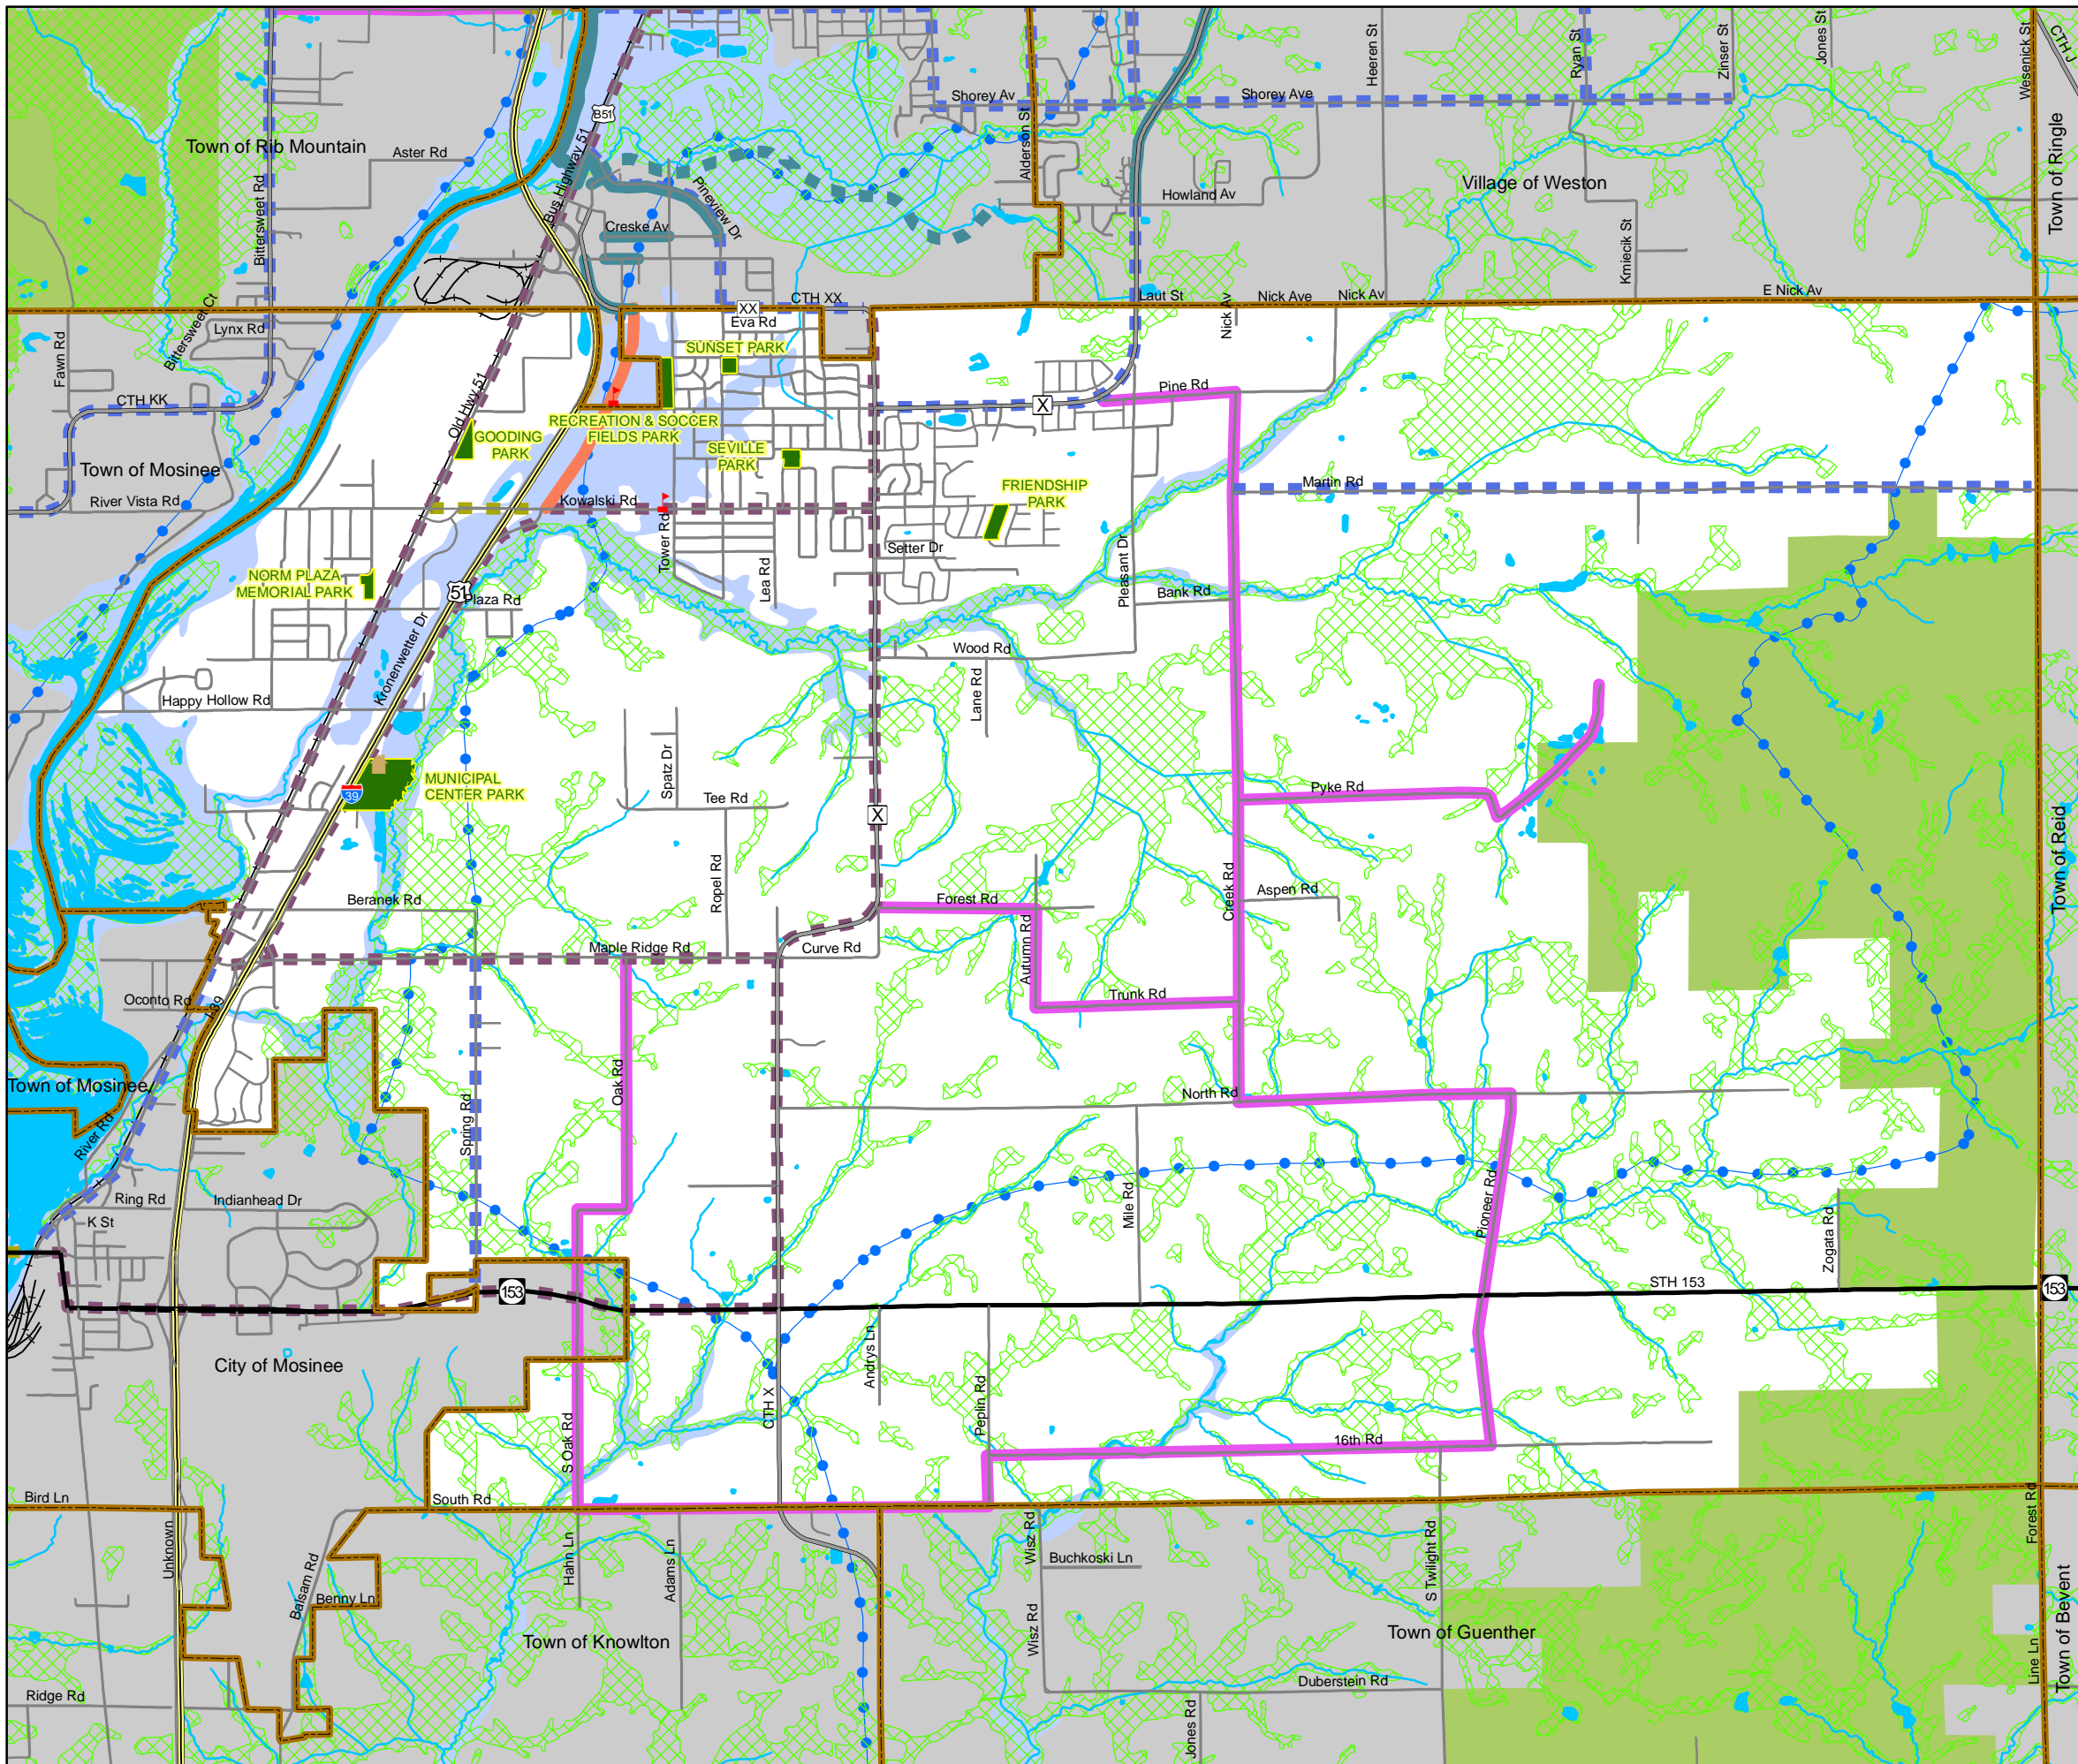

Recreation Facilities

Village of Kronenwetter Marathon County, Wisconsin

Draft

Legend

- School
 - Village Hall
 - Parks
 - Minor Civil Divisions
 - US Highway
 - State Highways
 - County Highways
 - Local Roads
 - Railroad
 - Water
 - Wetlands
 - Snowmobile Trails
 - Flood Plain
 - Marathon County Forest
-
- Bike Routes**
 - Existing Off Street Path
 - Proposed Off Street Path
 - Planned Off Street Path
 - Local Bike Route
 - Proposed On Street (Planned Improvement)
 - Proposed On Street (Requires Improvement)
 - Proposed On Street Bike Route