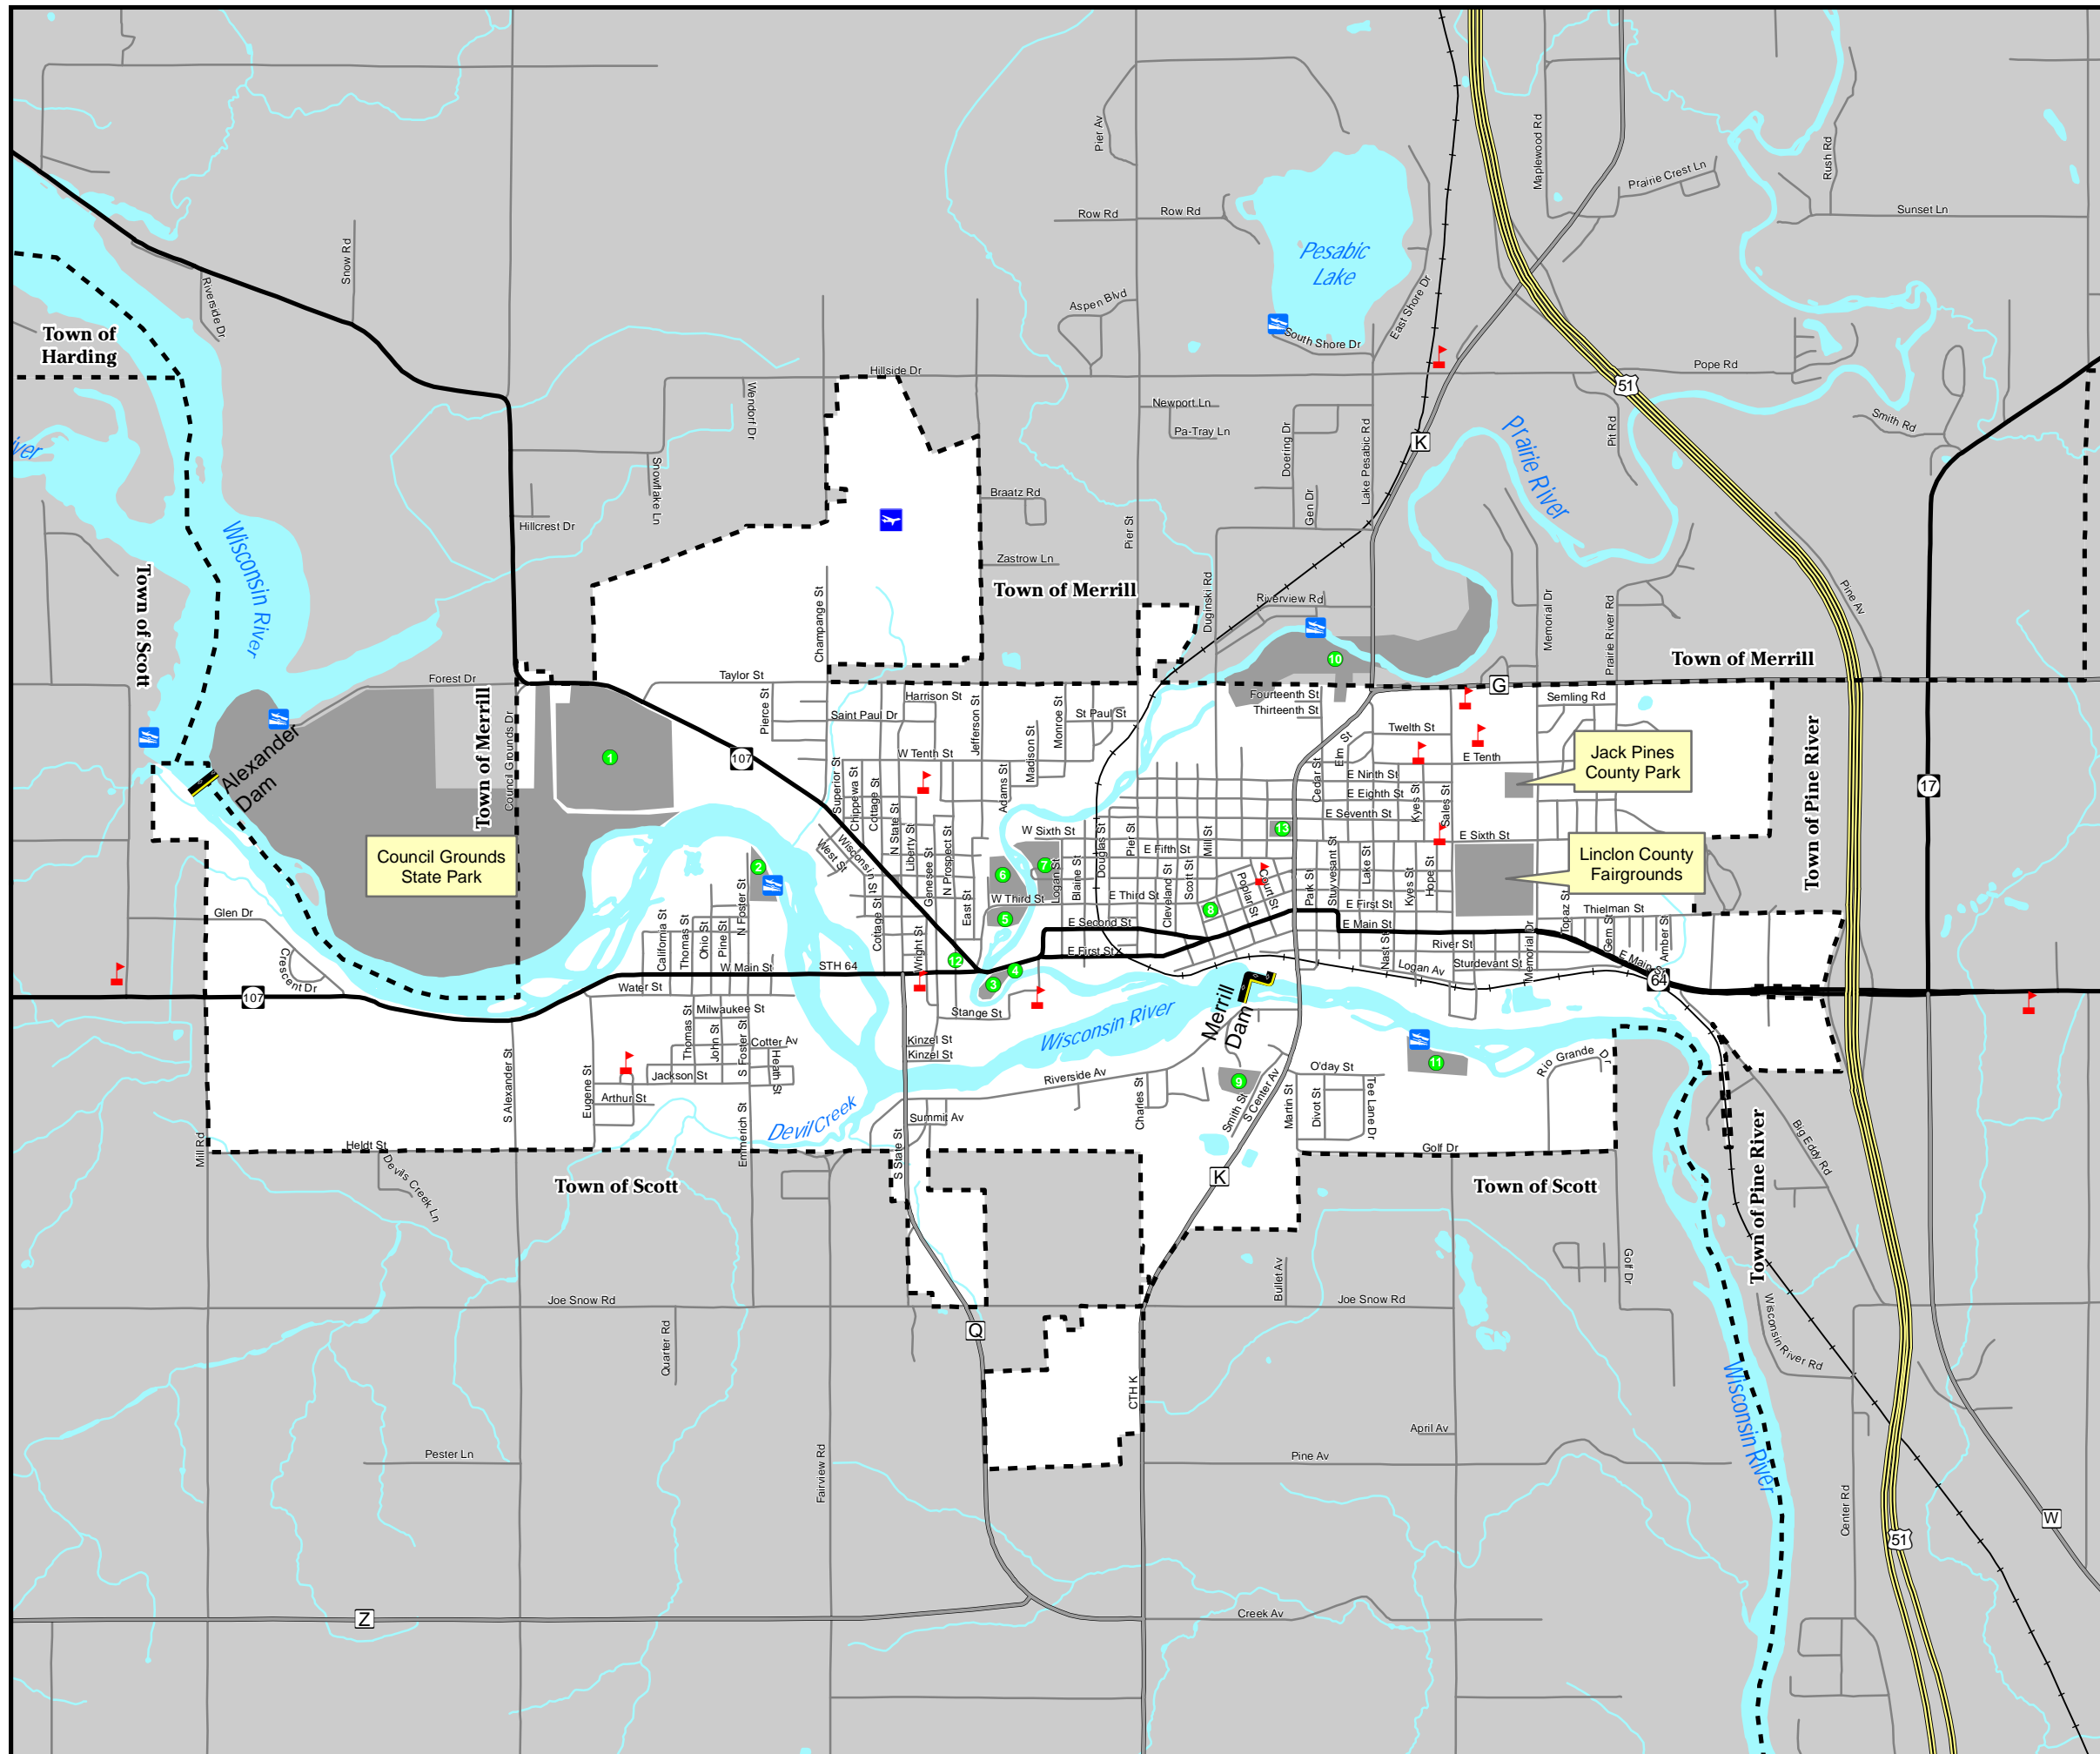

Map 4
City of Merrill
Park Facilities

- Minor Civil Divisions
- US & State Highways
- County Highways
- Local Roads
- Private / Other
- Railroad
- Water
- Schools
- Airport
- Boat Launch
- Dams
- Parks
- State & County Parks

ID	NAME
1	Merrill Area Recreation Complex
2	Ott's Park
3	Strange Kitchenette Park
4	Polk St Tennis Ct & Skate Park
5	Strange Park
6	Lions Park
7	Athletic Park
8	Streeter Square Park
9	Gerbert Park
10	Prairie Trails
11	Riverside Park
12	Cenotaph Park
13	Normal Park

This map is neither a legally recorded map nor a survey and is not intended to be used as one. This drawing is a compilation of records, information and data used for reference purposes only. NCWRPC is not responsible for any inaccuracies herein contained.