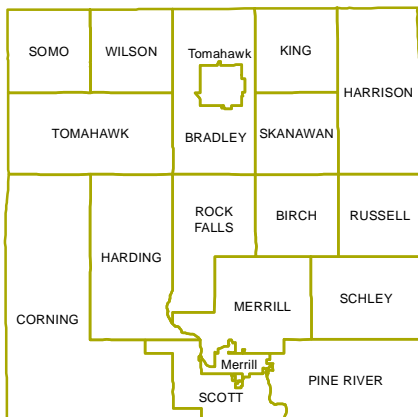

Map 9  
**Police Service Map**  
 Lincoln County, Wisconsin

-  Minor Civil Divisions
- Police Service Areas**
-  Lincoln County Sheriff's Department
-  Merrill City Police
-  Tomahawk City Police

Source: NCWRPC & WI DNR

This map is neither a legally recorded map nor a survey and is not intended to be used as one. This drawing is a compilation of records, information and data used for reference purposes only. NCWRPC is not responsible for any inaccuracies herein contained.