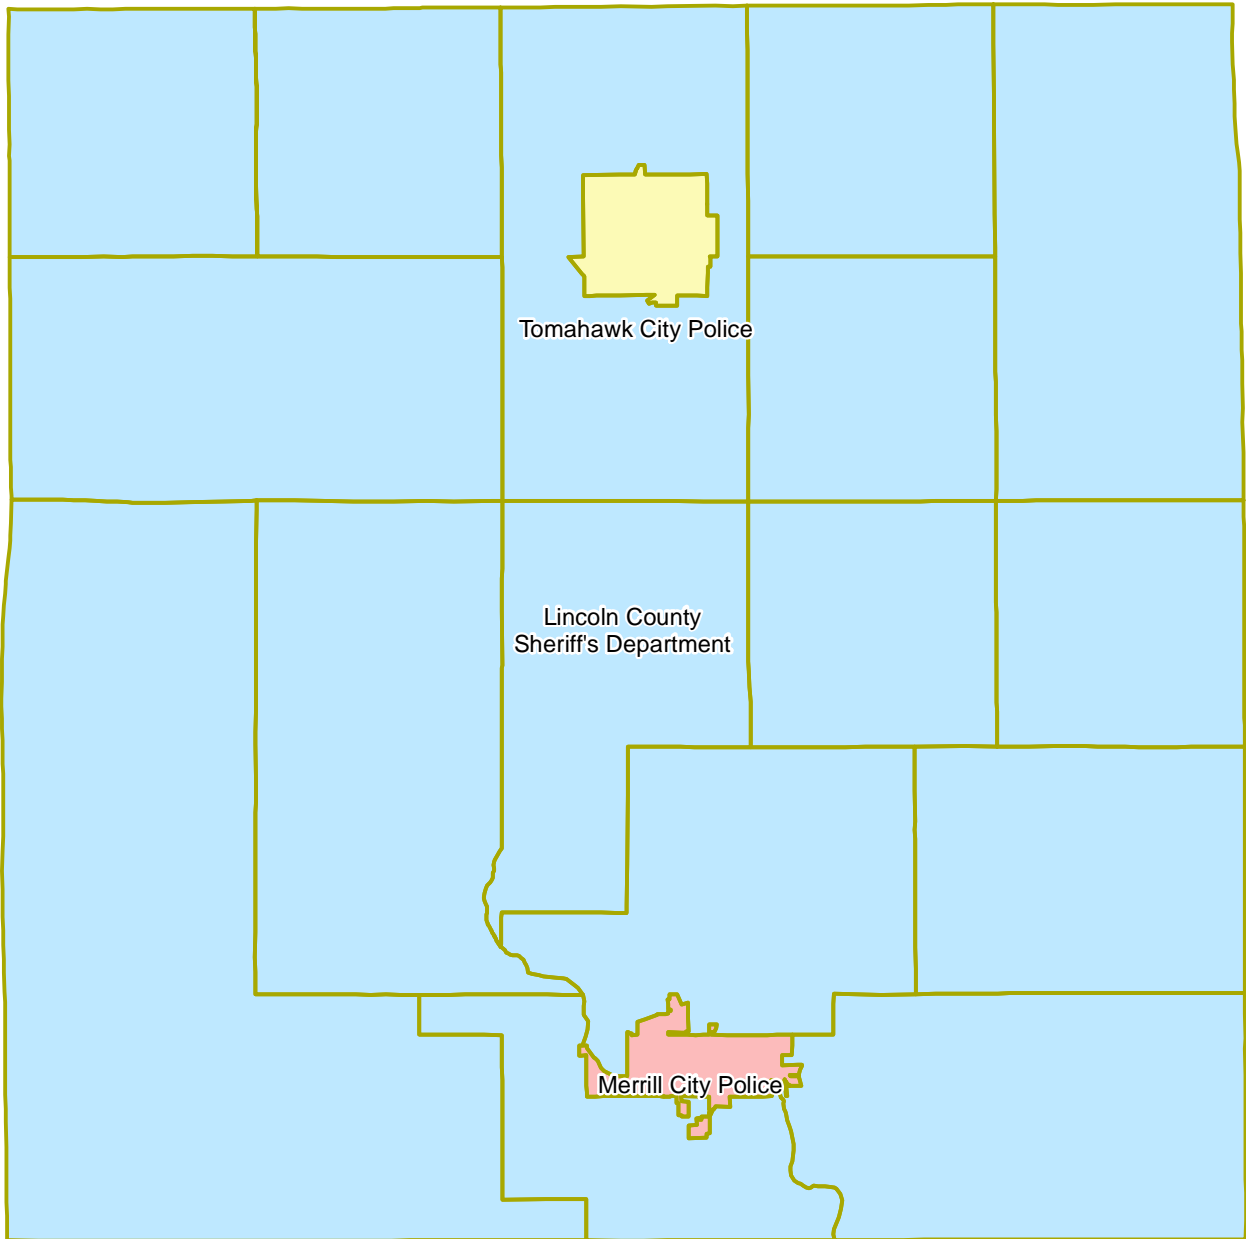

Map 9  
**Police Service Map**  
 Lincoln County, Wisconsin

-  Minor Civil Divisions
- Police Service Areas**
-  Lincoln County Sheriff's Department
-  Merrill City Police
-  Tomahawk City Police

Source: NCWRPC & WI DNR

This map is neither a legally recorded map nor a survey and is not intended to be used as one. This drawing is a compilation of records, information and data used for reference purposes only. NCWRPC is not responsible for any inaccuracies herein contained.