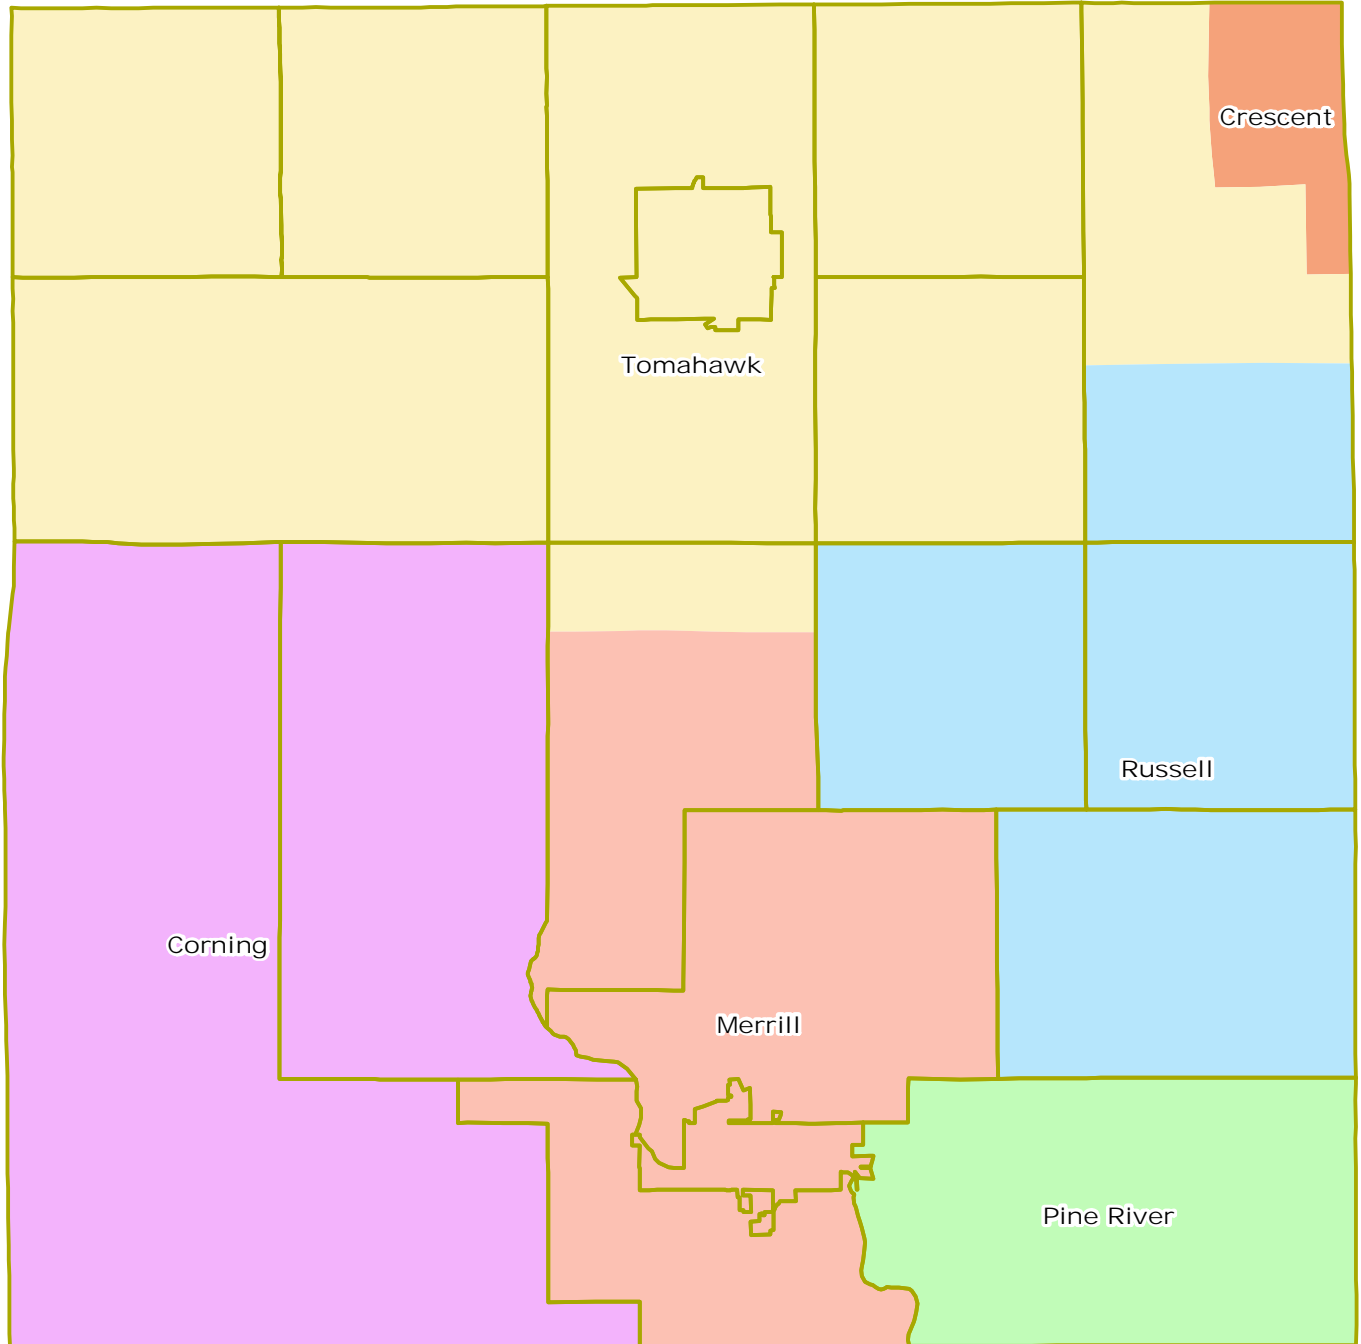

Map 7
Fire Service Map
 Lincoln County, Wisconsin

- Minor Civil Divisions
- Fire Service Areas**
- Corning
- Crescent
- Merrill
- Pine River
- Russell
- Tomahawk

Source: NCWRPC & WI DNR

This map is neither a legally recorded map nor a survey and is not intended to be used as one. This drawing is a compilation of records, information and data used for reference purposes only. NCWRPC is not responsible for any inaccuracies herein contained.