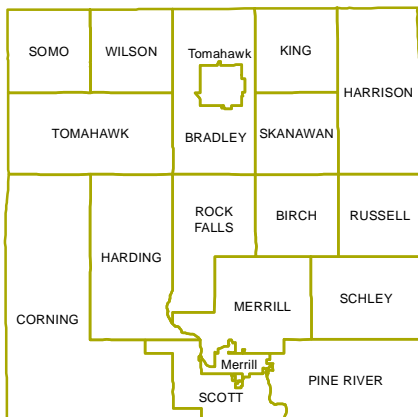

Map 7
Fire Service Map
 Lincoln County, Wisconsin

- Minor Civil Divisions
- Fire Service Areas**
- Corning
- Crescent
- Merrill
- Pine River
- Russell
- Tomahawk

Source: NCWRPC & WI DNR

This map is neither a legally recorded map nor a survey and is not intended to be used as one. This drawing is a compilation of records, information and data used for reference purposes only. NCWRPC is not responsible for any inaccuracies herein contained.