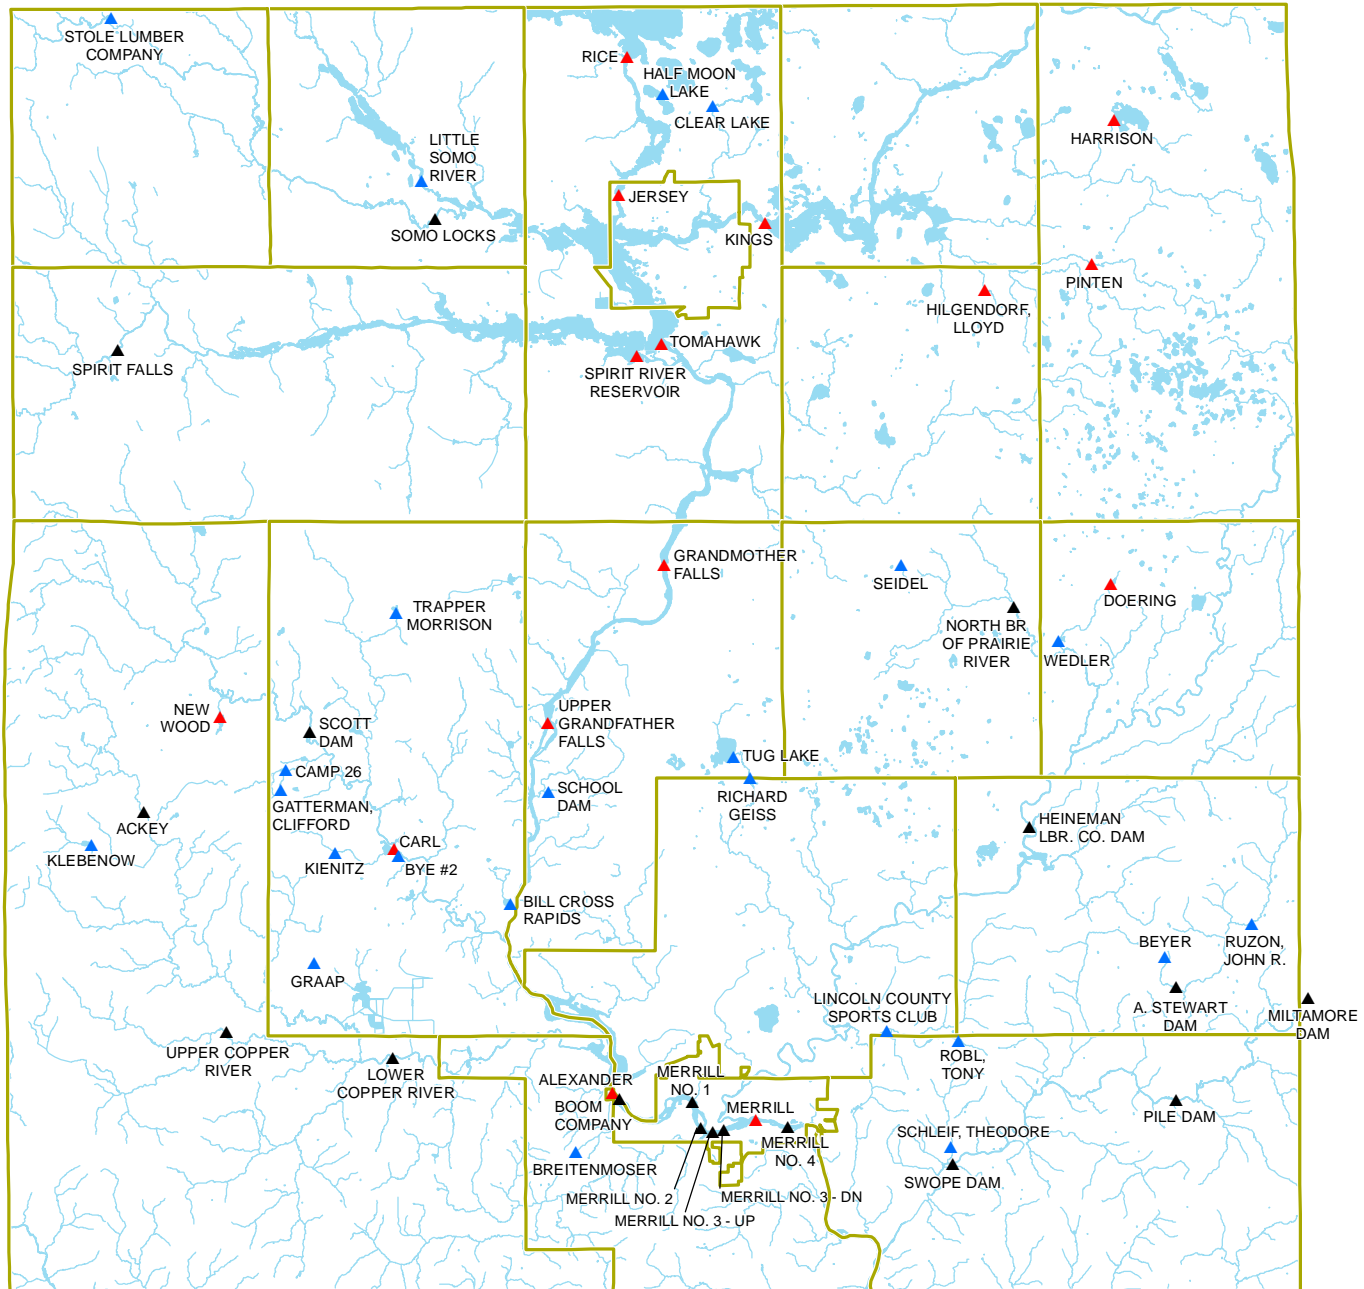

# Map 3 Surface Water & Dams Lincoln County, Wisconsin

Minor Civil Divisions

**Dam Size**

- Large
- Small
- Unknown
- Water

Source: NCWRPC & WI DNR  
 This map is neither a legally recorded map nor a survey and is not intended to be used as one. This drawing is a compilation of records, information and data used for reference purposes only. NCWRPC is not responsible for any inaccuracies herein contained.