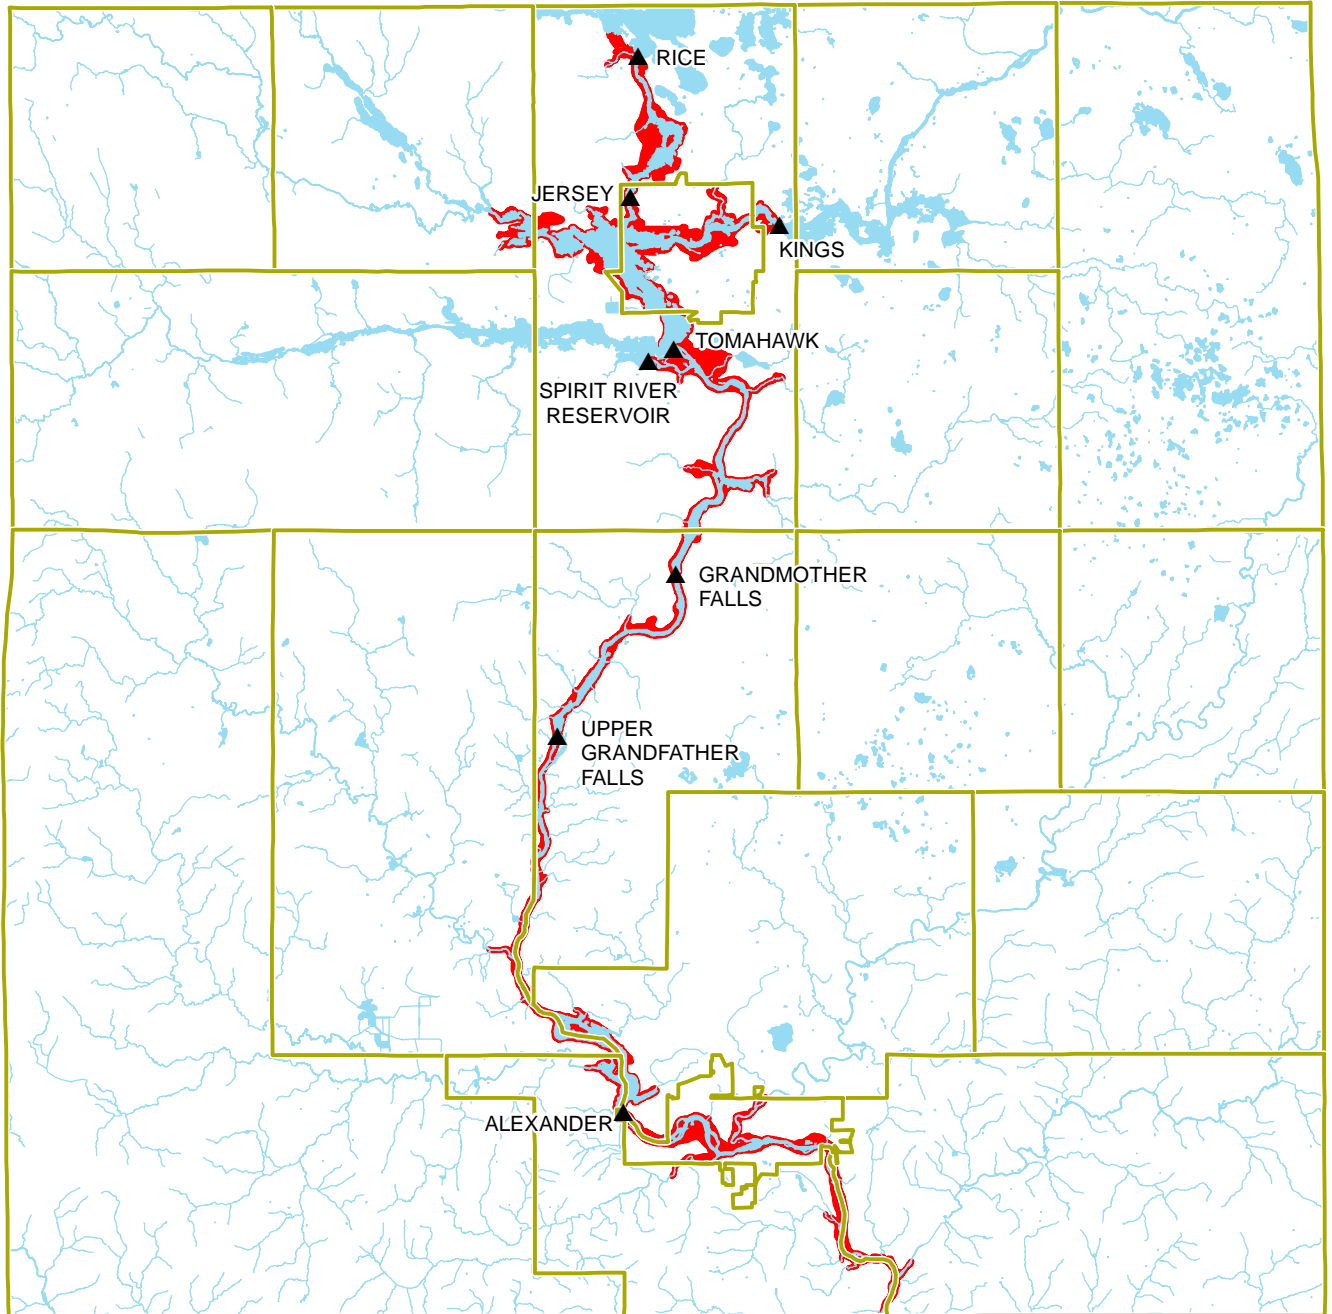

Map 13
**Dam Failure
 Inundation Areas**
 Lincoln County, Wisconsin

-  Minor Civil Divisions
-  Dam Locations
-  Inundation Areas
-  Water

Source: NCWRPC, WI DNR, FEMA

This map is neither a legally recorded map nor a survey and is not intended to be used as one. This drawing is a compilation of records, information and data used for reference purposes only. NCWRPC is not responsible for any inaccuracies herein contained.