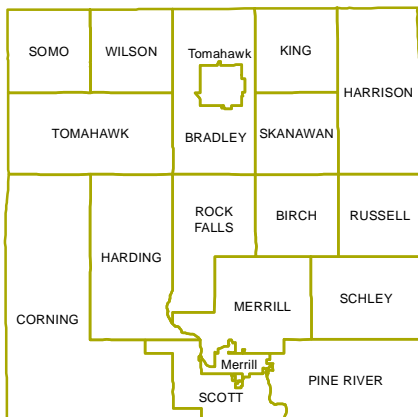

Map 13
**Dam Failure
 Inundation Areas**
 Lincoln County, Wisconsin

-  Minor Civil Divisions
-  Dam Locations
-  Inundation Areas
-  Water

Source: NCWRPC, WI DNR, FEMA

This map is neither a legally recorded map nor a survey and is not intended to be used as one. This drawing is a compilation of records, information and data used for reference purposes only. NCWRPC is not responsible for any inaccuracies herein contained.