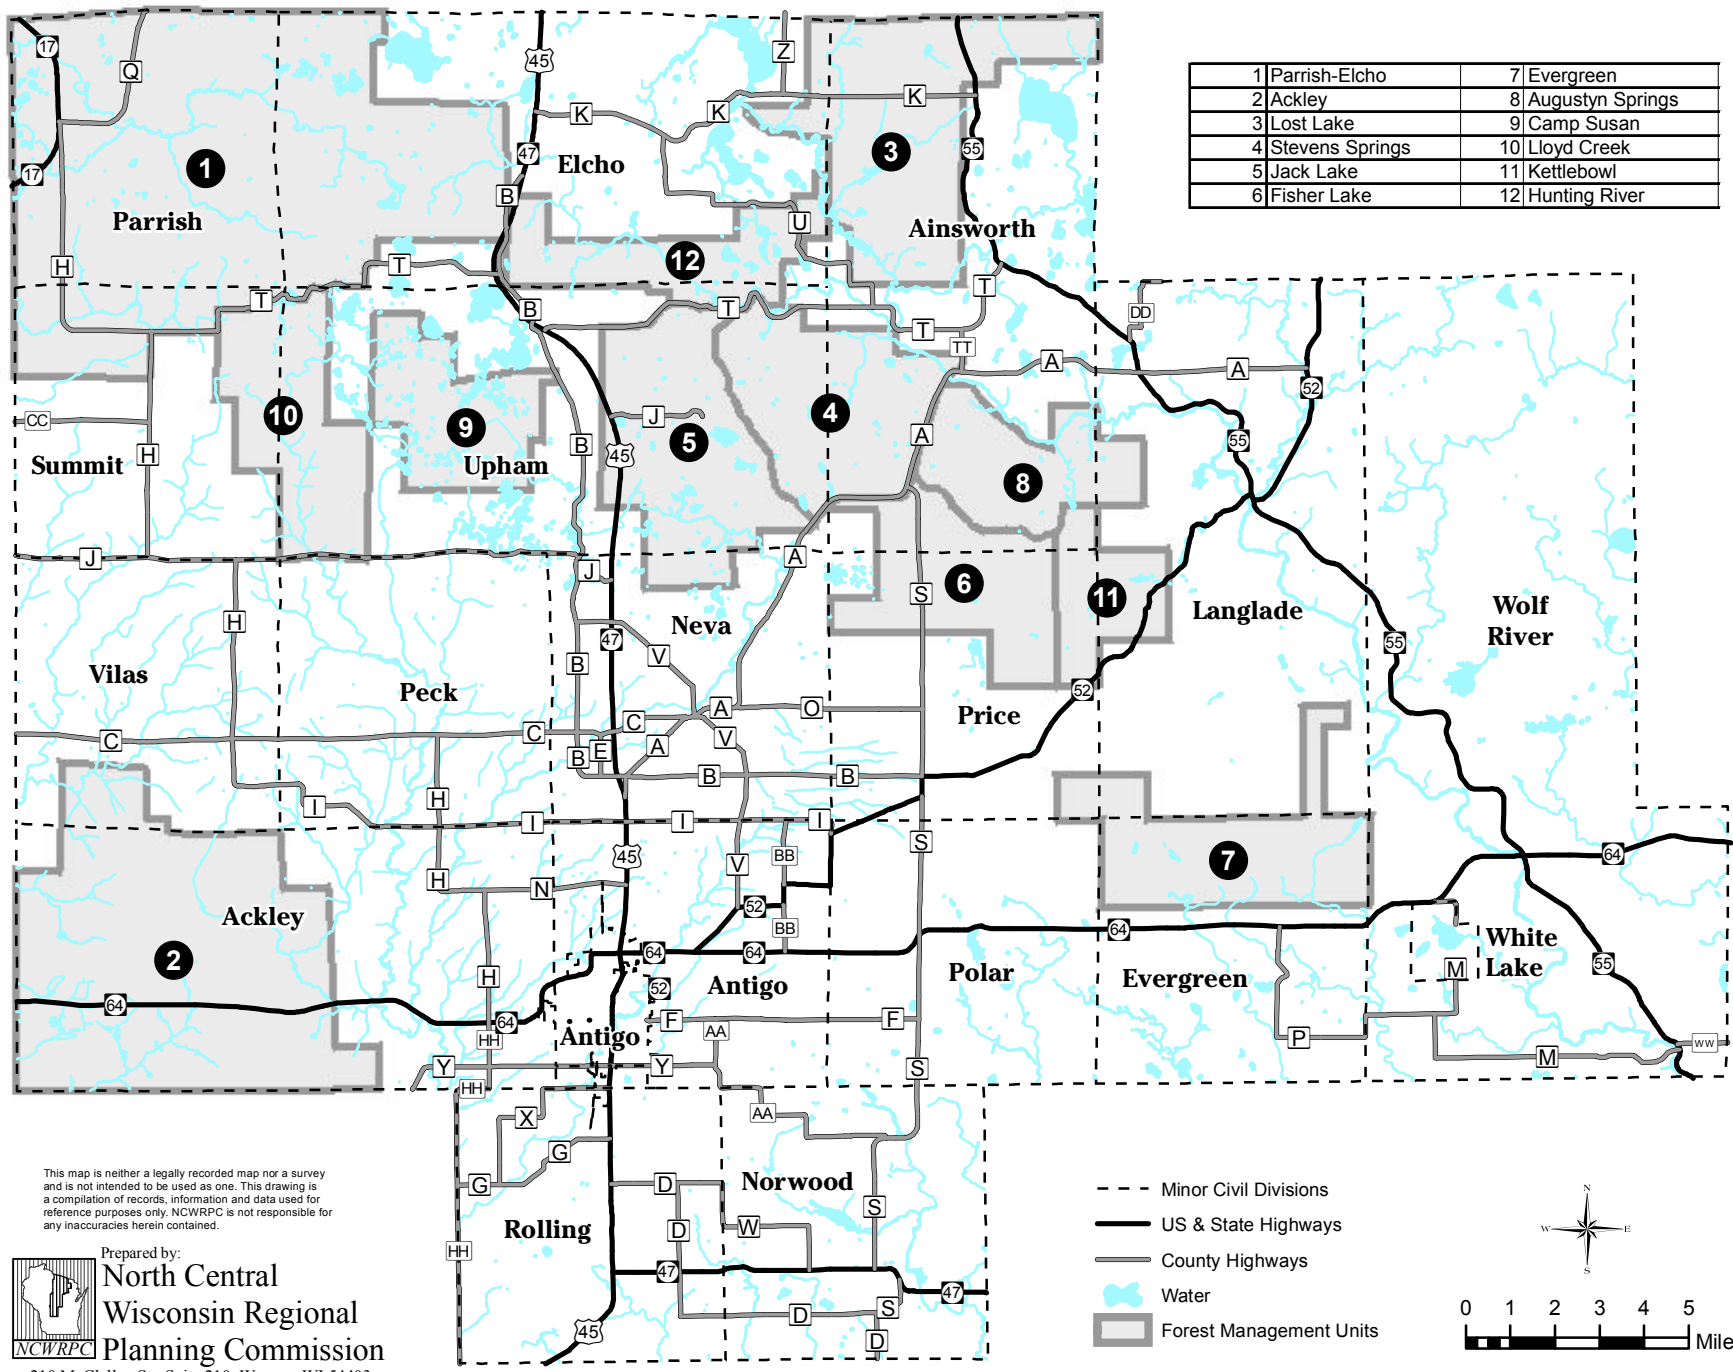

Forest Management Units

Langlade County, Wisconsin

1 Parrish-Elcho	7 Evergreen
2 Ackley	8 Augustyn Springs
3 Lost Lake	9 Camp Susan
4 Stevens Springs	10 Lloyd Creek
5 Jack Lake	11 Kettlebowl
6 Fisher Lake	12 Hunting River

Prepared by:
North Central Wisconsin Regional Planning Commission
NCWRPC
210 McClellan St., Suite 210, Wausau, WI 54403
715-849-5510 - staff@ncwrpc.org - www.ncwrpc.org