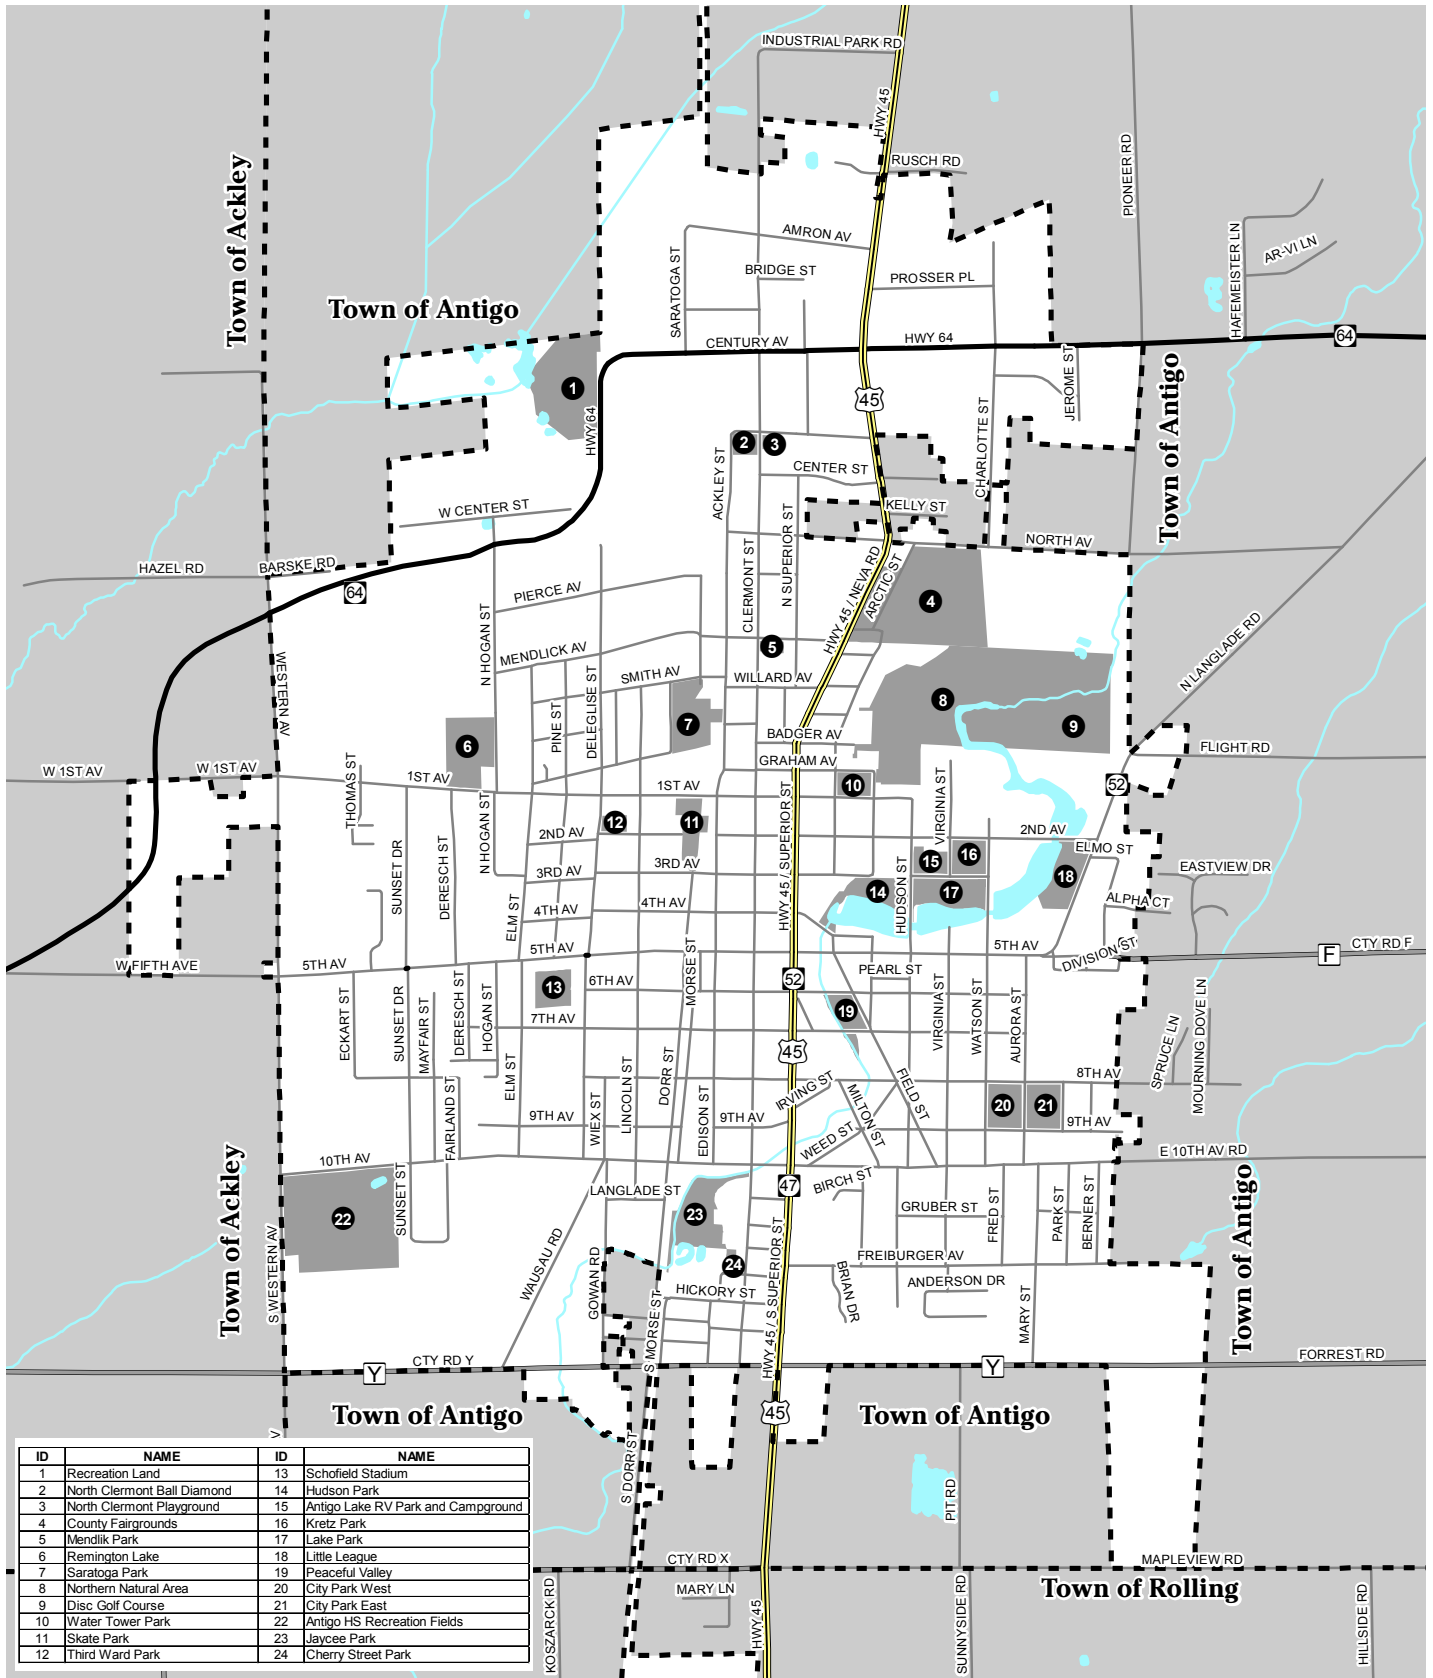

Outdoor Recreation

City of Antigo, Langlade County

ID	NAME	ID	NAME
1	Recreation Land	13	Schofield Stadium
2	North Clermont Ball Diamond	14	Hudson Park
3	North Clermont Playground	15	Antigo Lake RV Park and Campground
4	County Fairgrounds	16	Kretz Park
5	Mendlik Park	17	Lake Park
6	Remington Lake	18	Little League
7	Saratoga Park	19	Peaceful Valley
8	Northern Natural Area	20	City Park West
9	Disc Golf Course	21	City Park East
10	Water Tower Park	22	Antigo HS Recreation Fields
11	Skate Park	23	Jaycee Park
12	Third Ward Park	24	Cherry Street Park

- Minor Civil Divisions
- US Highway
- State Highways
- County Highways
- Local Roads
- Recreation Facilities
- Water
- Park Areas

Prepared by:
North Central Wisconsin Regional Planning Commission

210 McClellan St., Suite 210, Wausau, WI 54403
715-849-5510 - staff@ncwrpc.org - www.ncwrpc.org