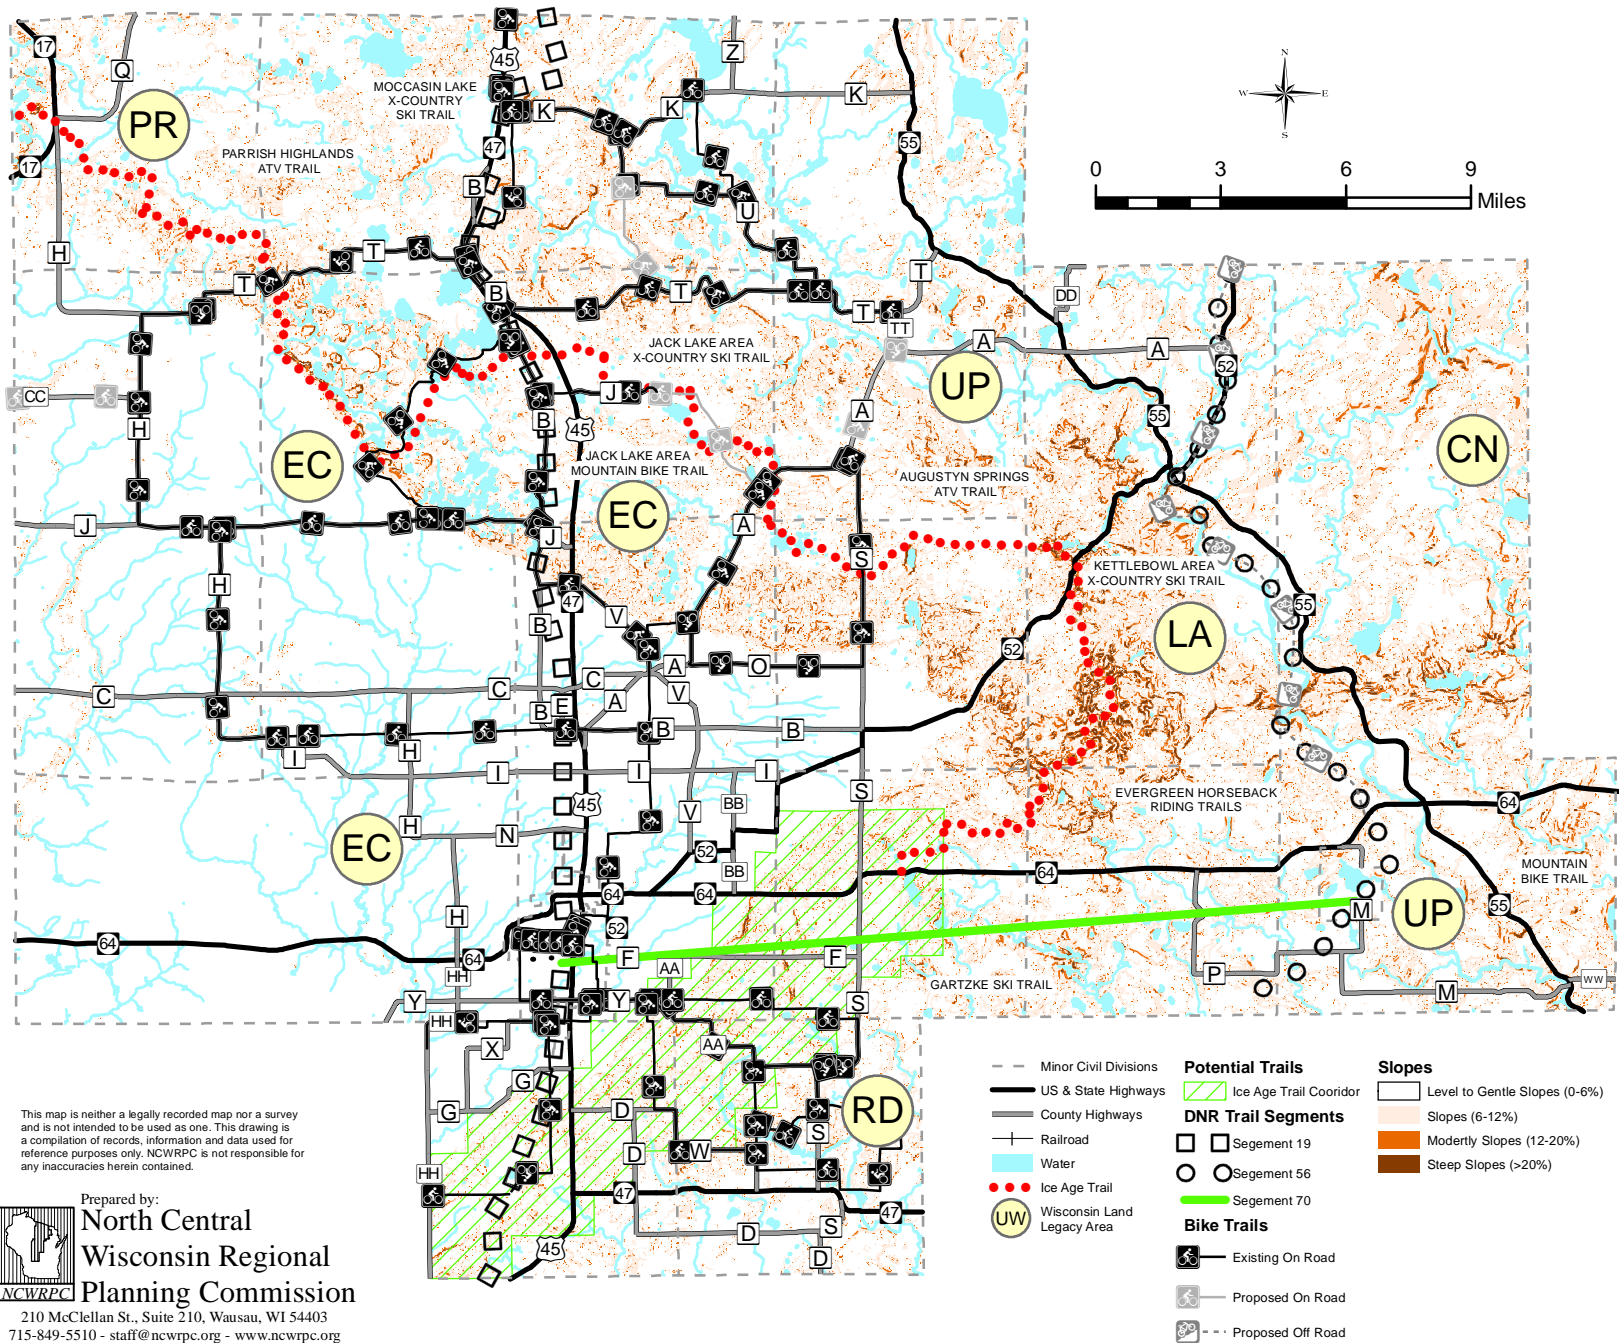

Potential Trails and Legacy Areas

Langlade County, Wisconsin

Map 1

Prepared by:
**North Central
Wisconsin Regional
Planning Commission**

210 McClellan St., Suite 210, Wausau, WI 54403
715-849-5510 - staff@ncwrpc.org - www.ncwrpc.org