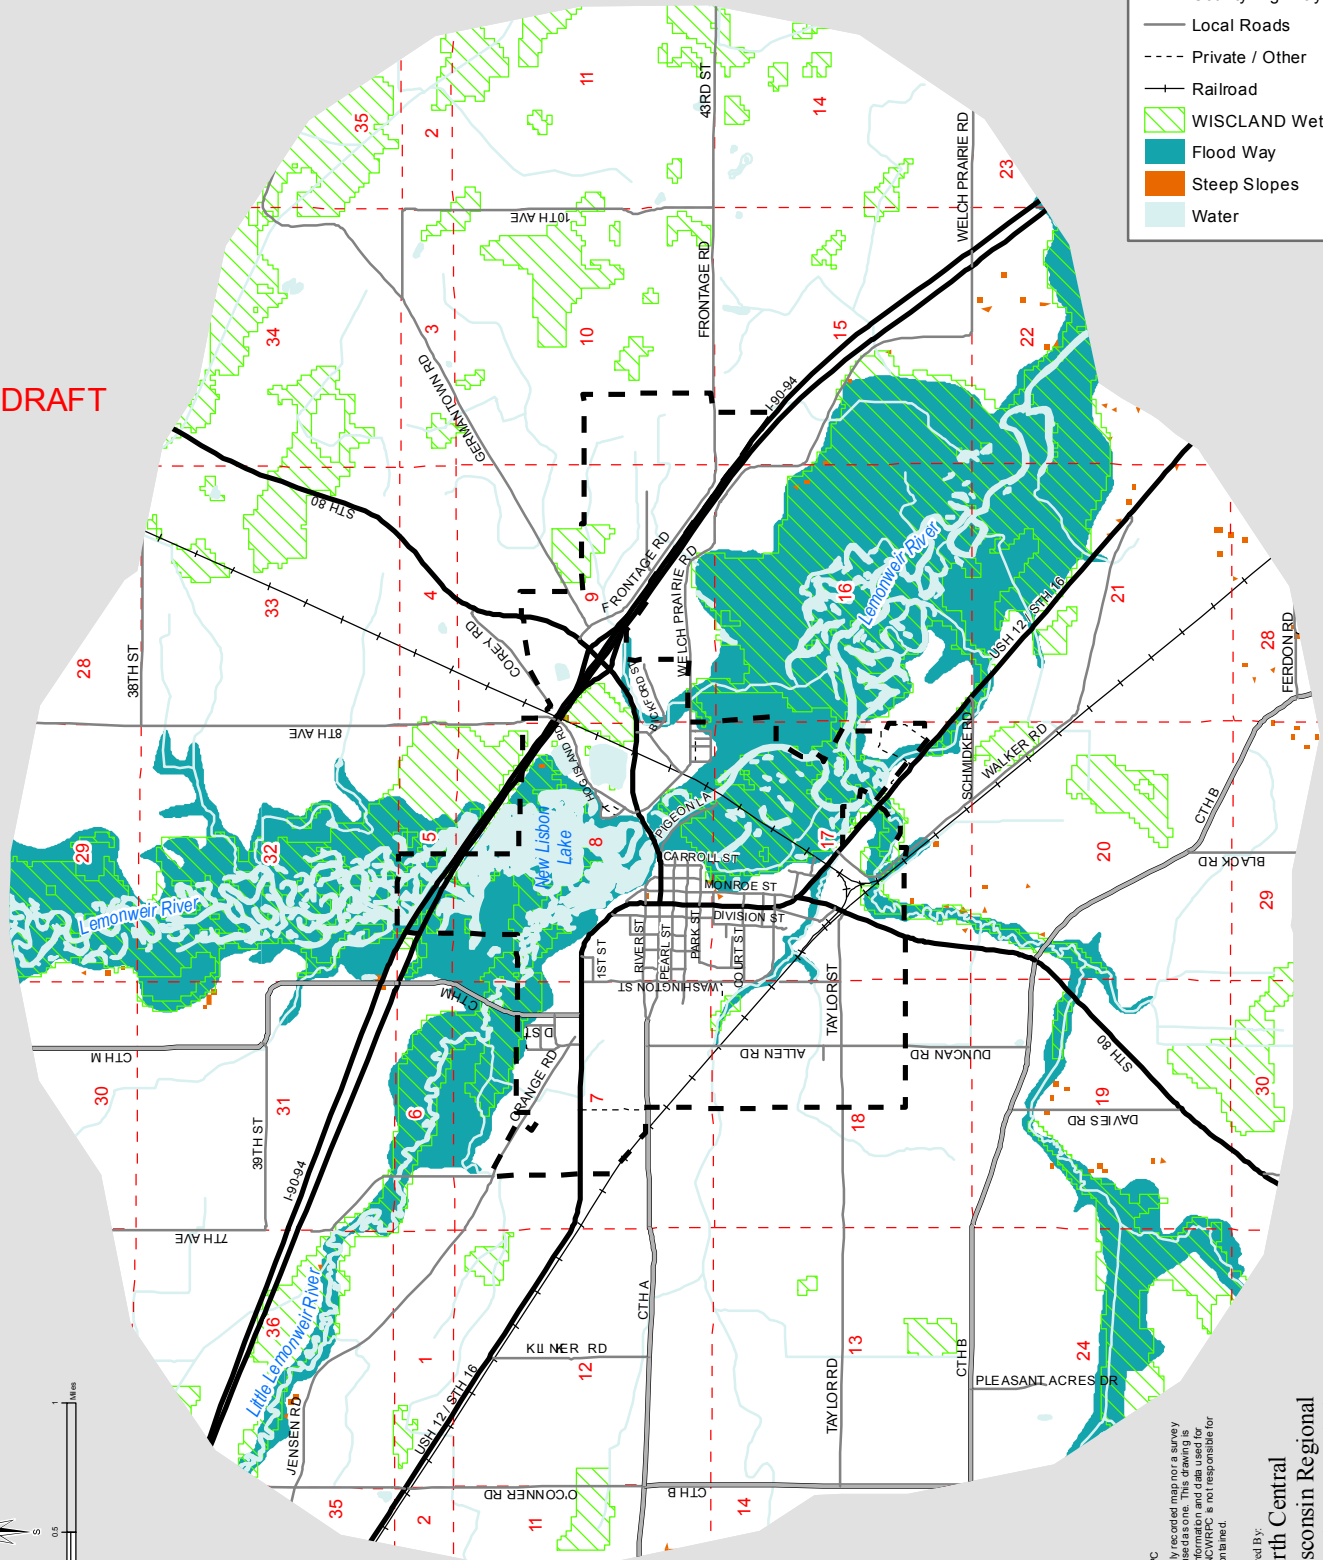

City of New Lisbon - Juneau County, Wisconsin Natural Resources

Map 2

DRAFT

DRAFT

- City Limits
- Section Lines
- US & State Highways
- County Highways
- Local Roads
- Private / Other
- Railroad
- WISCLAND Wetlands
- Flood Way
- Steep Slopes
- Water

Prepared By:
**North Central
Wisconsin Regional
Planning Commission**
210 McClellan St., Suite 210, Wausau, WI 54403
715-849-5510 - staff@ncwrpc.org - www.ncwrpc.org