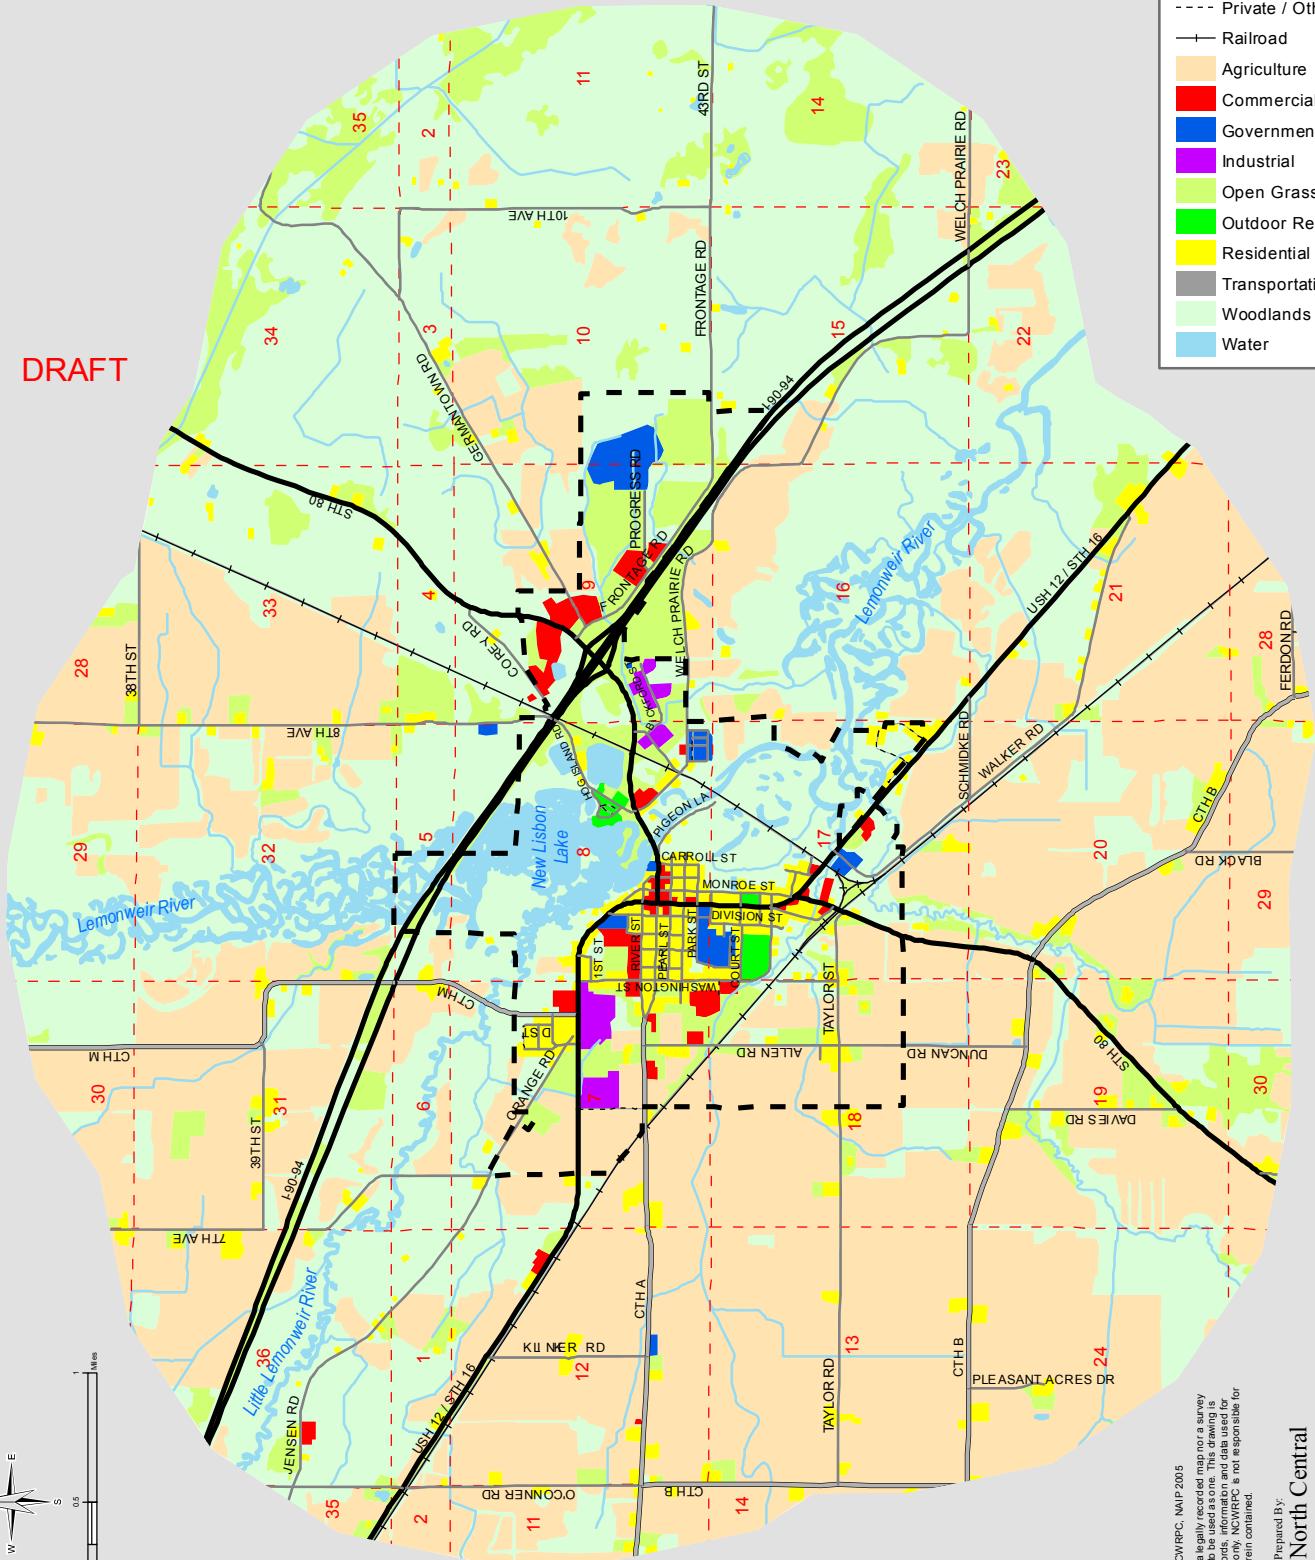

City of New Lisbon - Juneau County, Wisconsin Landuse

DRAFT

DRAFT

- City Limits
- Section Lines
- US & State Highways
- County Highways
- Local Roads
- Private / Other
- Railroad
- Agriculture
- Commercial
- Governmental
- Industrial
- Open Grassland
- Outdoor Recreation
- Residential
- Transportation
- Woodlands
- Water

Source: WI DNR, NWRPC, NMAP 2005
 This map is neither a legally recorded map nor a survey and is not intended to be used as one. This drawing is a representation of the data available and data used for a specific purpose only. NWRPC is not responsible for any inaccuracies herein contained.