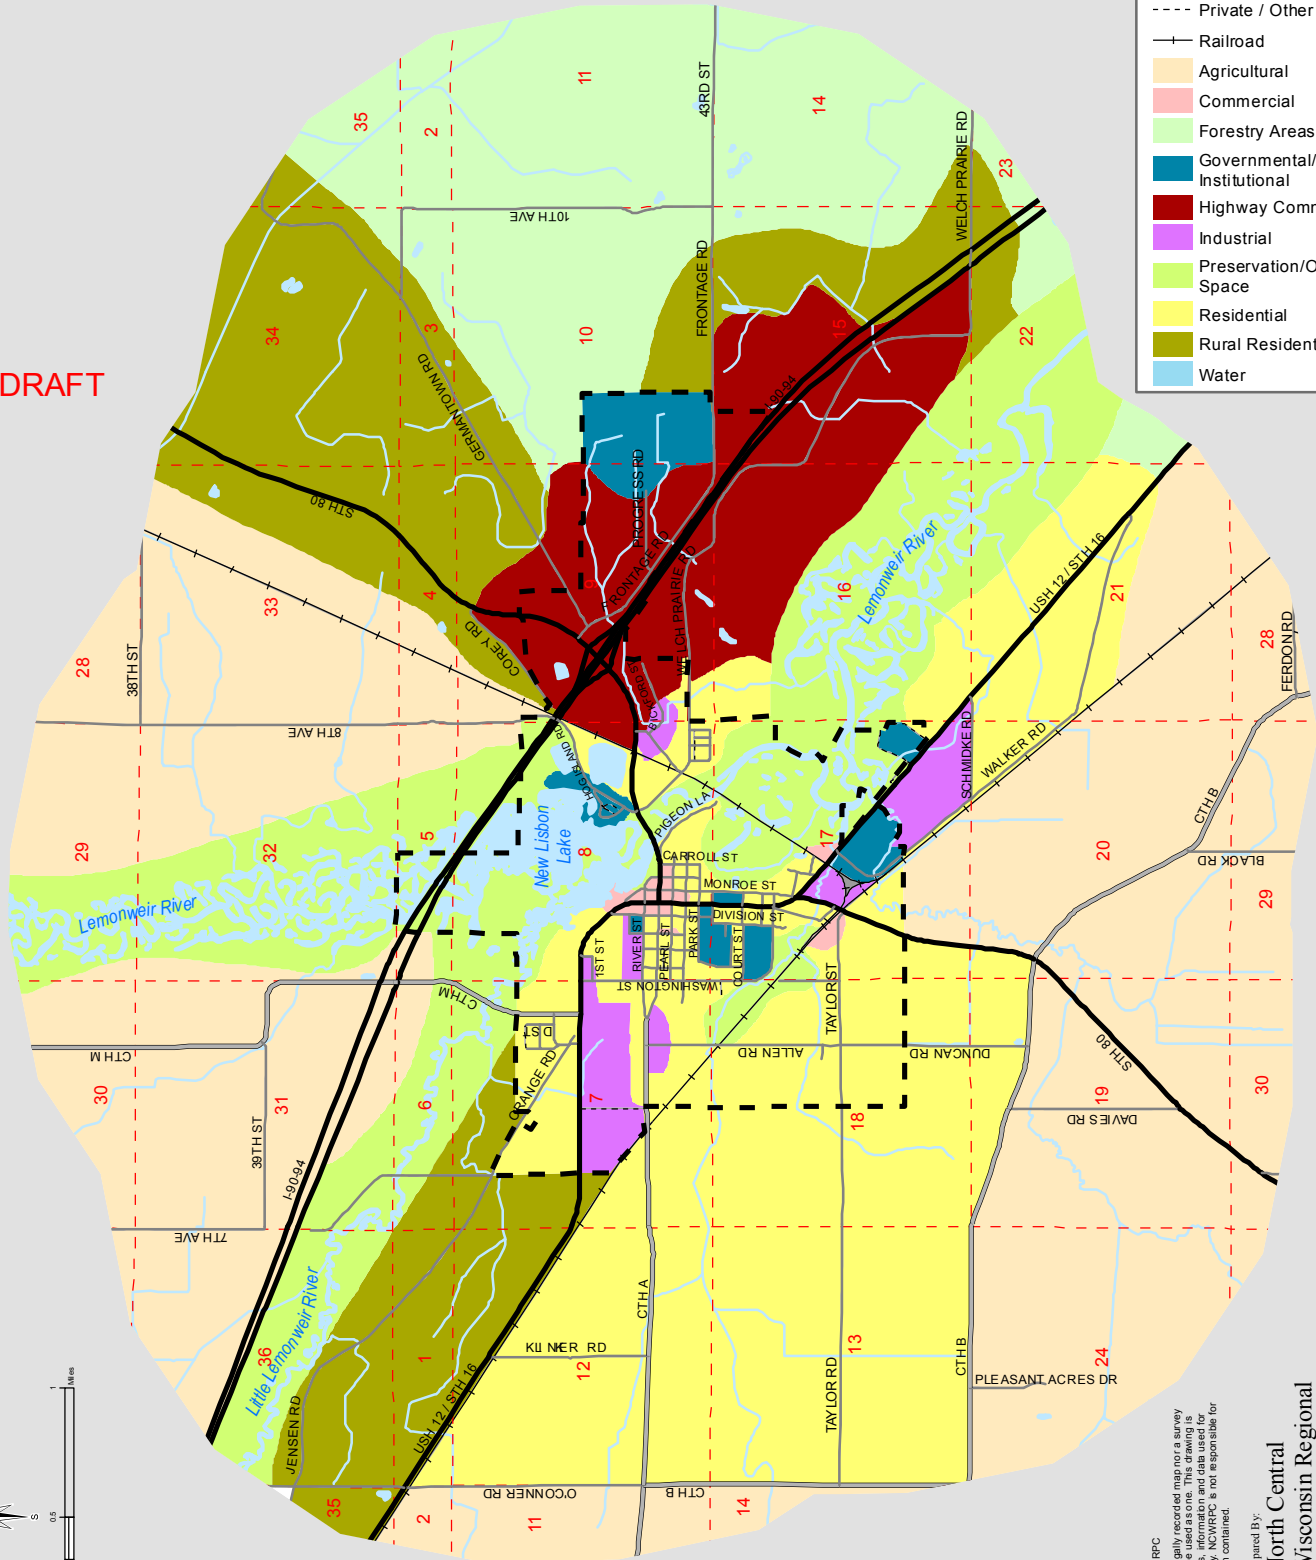

# City of New Lisbon - Juneau County, Wisconsin Future Land Use Plan

Map ?

DRAFT

DRAFT

	City Limits
	Section Lines
	US & State Highways
	County Highways
	Local Roads
	Private / Other
	Railroad
	Agricultural
	Commercial
	Forestry Areas
	Governmental/Public/Institutional
	Highway Commercial
	Industrial
	Preservation/Open Space
	Residential
	Rural Residential
	Water

Source: WI DNR, NWRPCC  
 This map is neither a legally recorded map nor a survey and is not intended to be used as one. This drawing is a representation of the information and data available at the time of preparation. NWRPCC is not responsible for any inaccuracies herein contained.