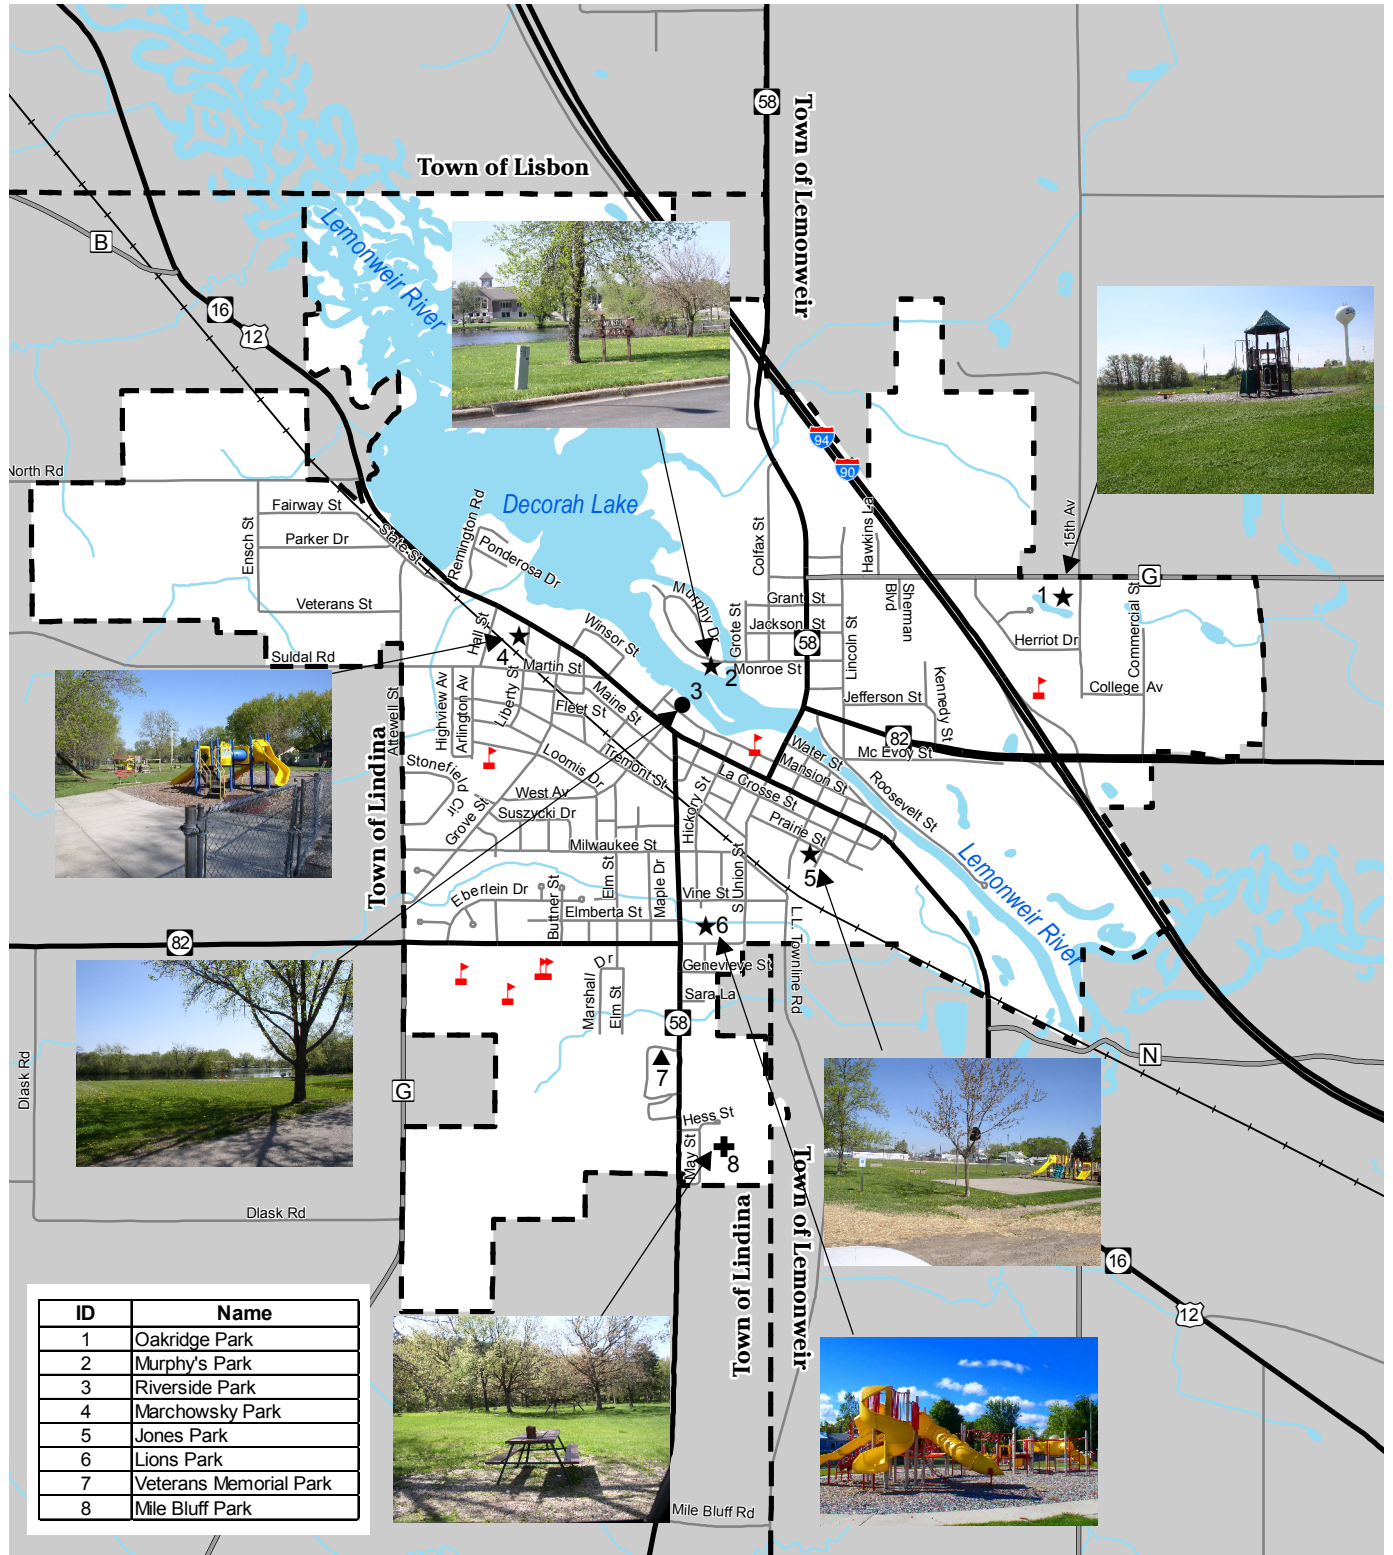

Map 1 City of Mauston - Existing Recreation System

ID	Name
1	Oakridge Park
2	Murphy's Park
3	Riverside Park
4	Marchowsky Park
5	Jones Park
6	Lions Park
7	Veterans Memorial Park
8	Mile Bluff Park

FACILITIES

- ★ Mini Park
- ⊕ Neighborhood Park
- Community Park
- ▲ Special Use Area
- 🚦 Schools

LEGEND

- - - Minor Civil Divisions
- US & State Highways
- County Highways
- Local Roads
- Railroad
- Water

Prepared By:
North Central
Wisconsin Regional
Planning Commission
210 McClellan Street, Suite 210, Wausau, Wisconsin 54403
(715) 849-5510 www.ncwrpc.org

This map is neither a legally recorded map nor a survey and is not intended to be used as one. This drawing is a compilation of records, information and data used for reference purposes only. NCWRPC is not responsible for any inaccuracies herein contained.

Source: WI DNR, NCWRPC