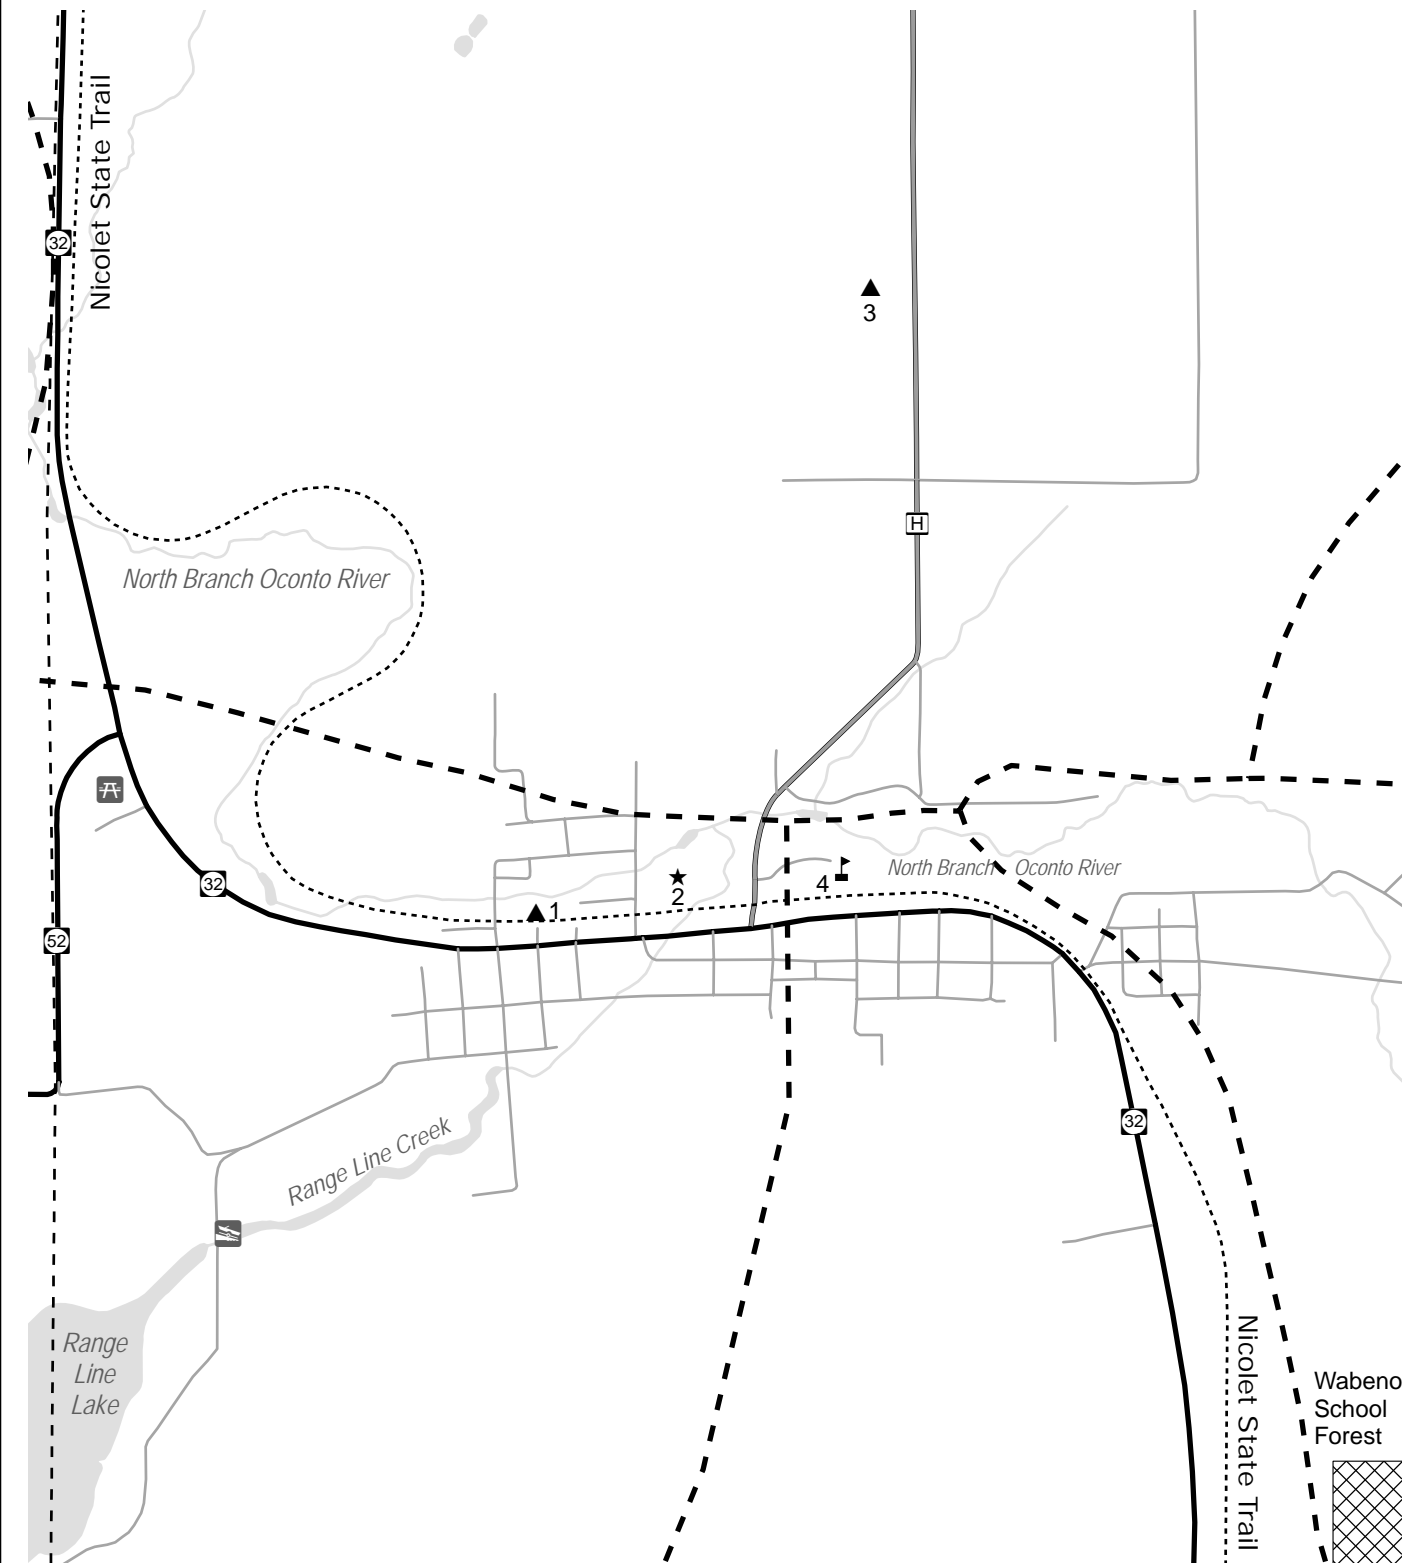

Town of Wabeno - Outdoor Recreation

- Minor Civil Divisions
- US & State Highways
- County Highways
- Railroad
- - - Snowmobile Trails
- Water
- Schools
- ★ Special Use Area
- ▲ Town Park
- Ⓐ Waysides
- Ⓑ Boat Access

Number	Name
1	Wabeno Neighborhood Park
2	Wabeno Fairgrounds
3	Trump Park
4	Wabeno School Dist.

Prepared by:
**North Central Wisconsin
 Regional Planning Commission**

This map is neither a legally recorded map nor a survey and is not intended to be used as one. This drawing is a compilation of records, information and data used for reference purposes only. NCWRPC is not responsible for any inaccuracies herein contained.
 Source: WI DNR, Forest Co & NCWRPC