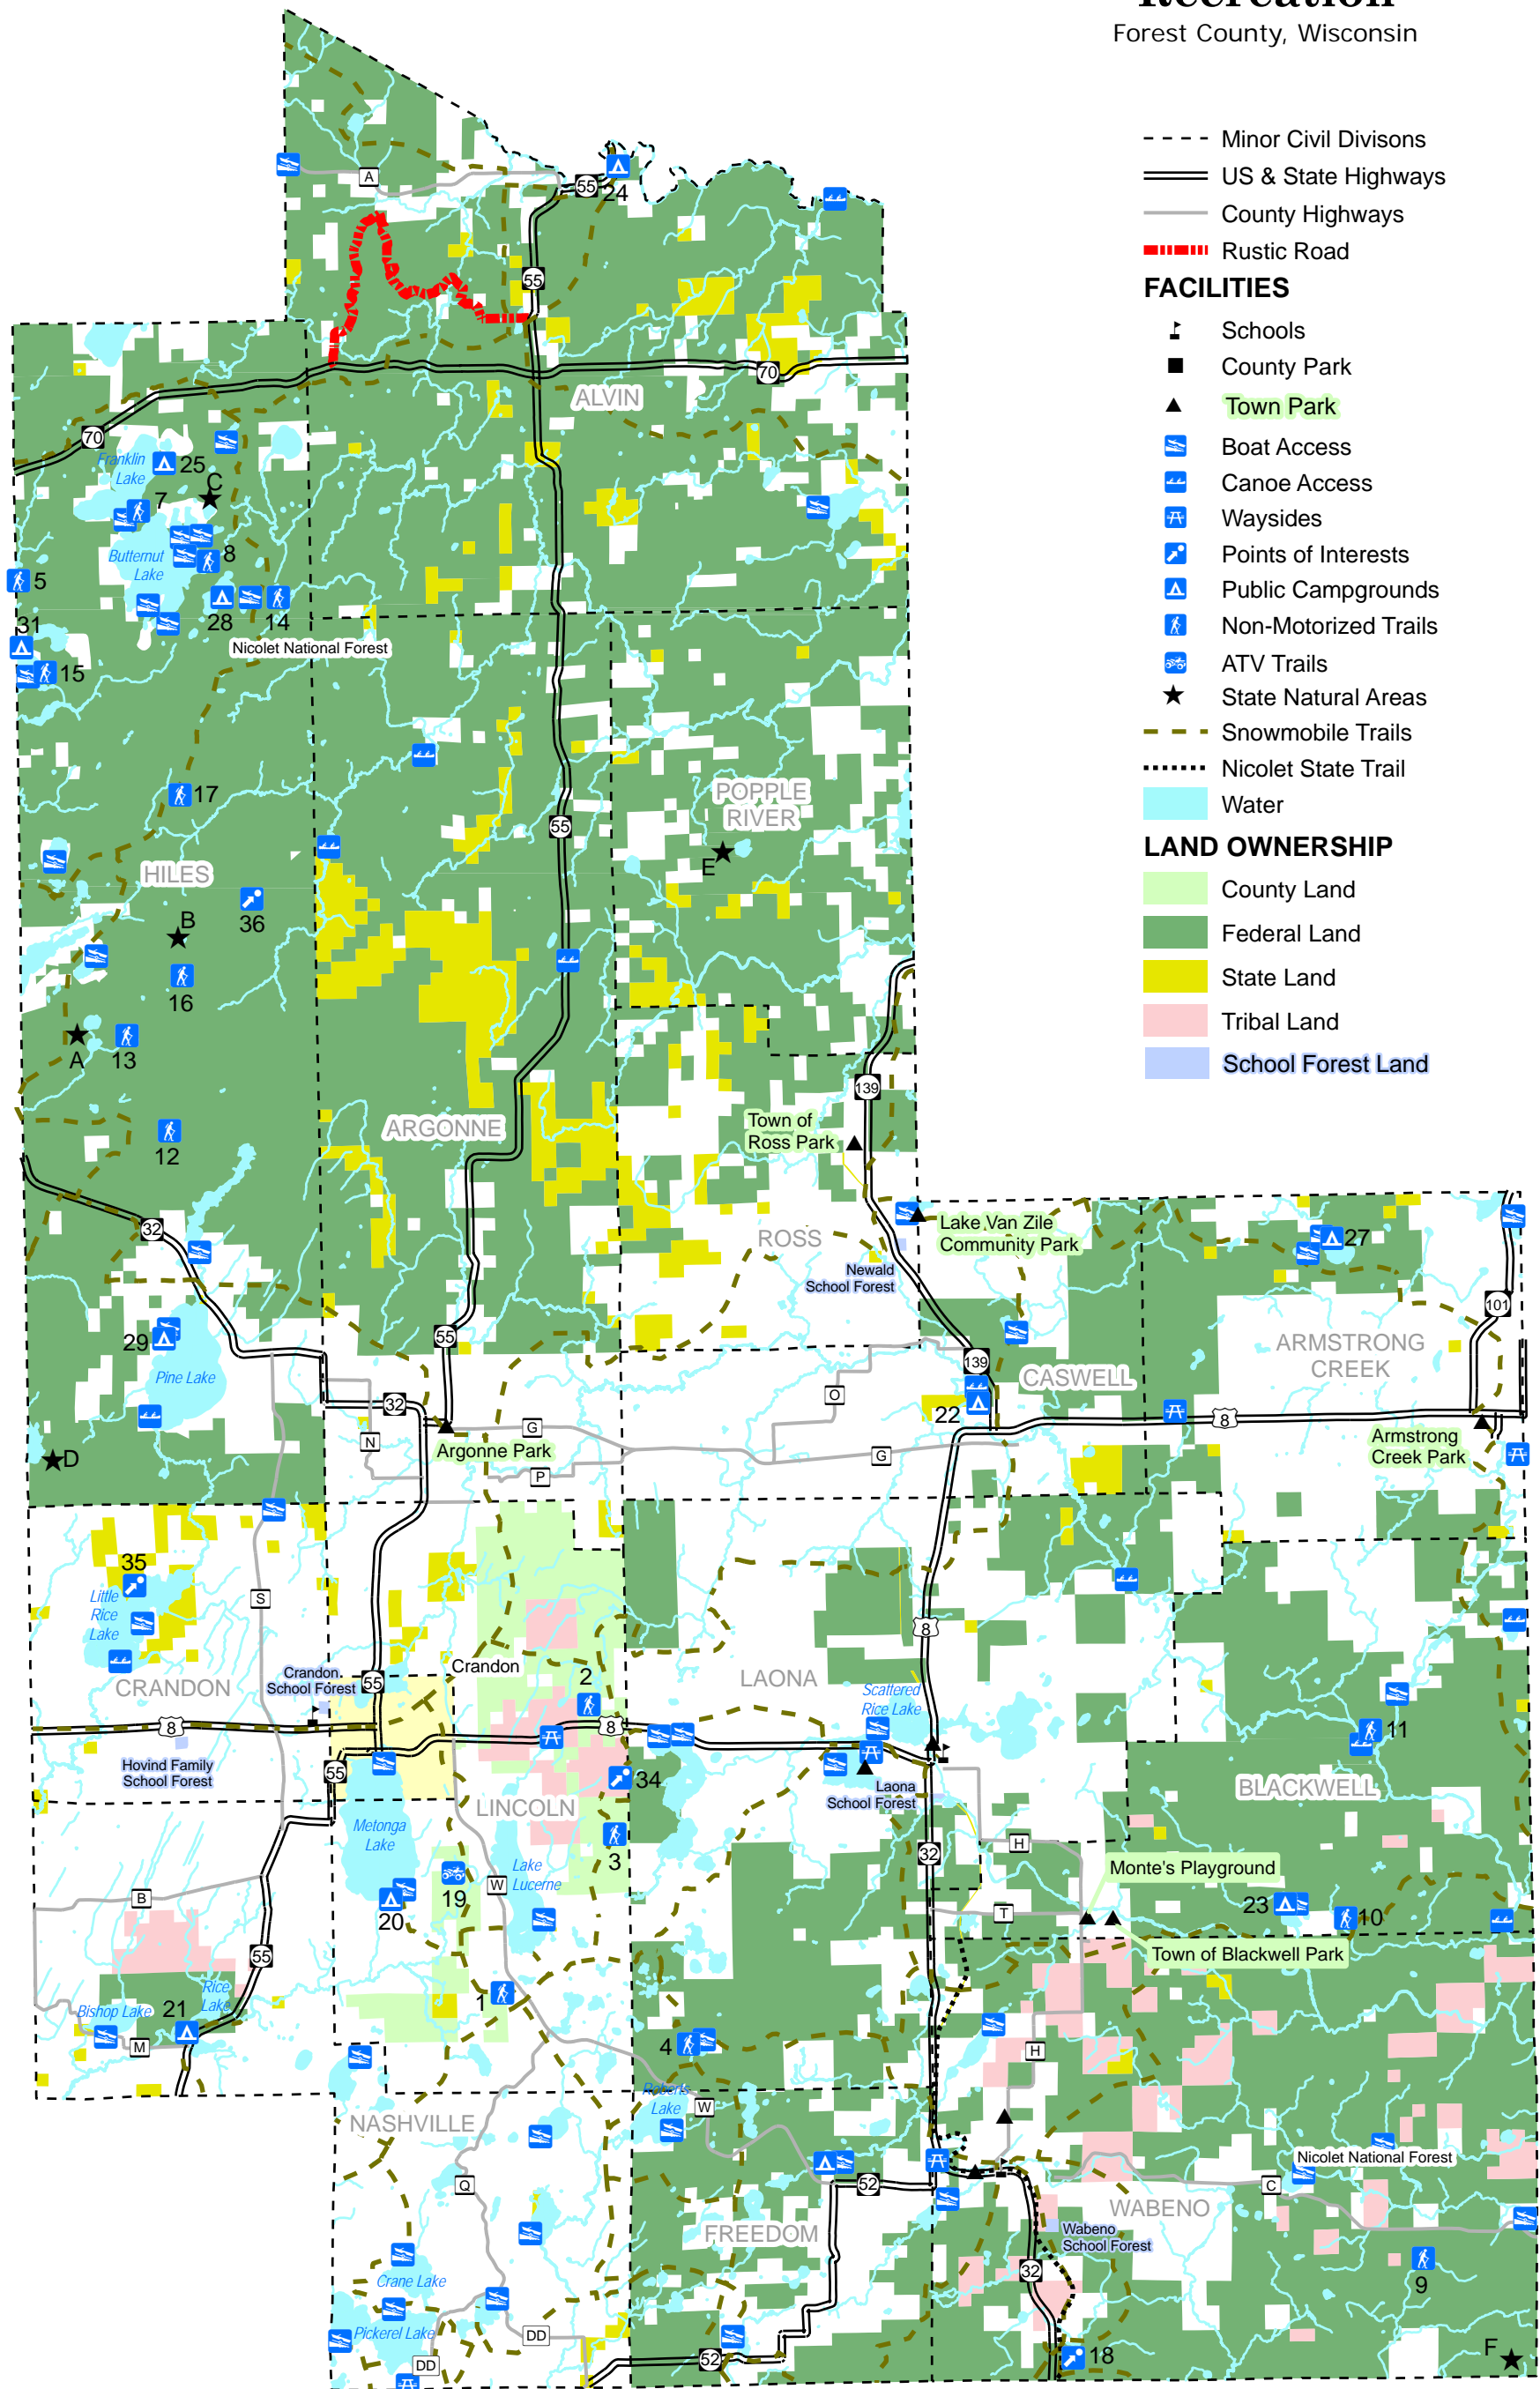

Map 3
**Outdoor
 Recreation**
 Forest County, Wisconsin

- Minor Civil Divisions
- == US & State Highways
- County Highways
- Rustic Road
- FACILITIES**
- 🏫 Schools
- County Park
- ▲ Town Park
- 🚤 Boat Access
- 🚣 Canoe Access
- 🚶 Waysides
- 📍 Points of Interests
- 🏕️ Public Campgrounds
- 🚶 Non-Motorized Trails
- 🛵 ATV Trails
- ★ State Natural Areas
- Snowmobile Trails
- ⋯ Nicolet State Trail
- 🌊 Water
- LAND OWNERSHIP**
- 🟩 County Land
- 🟪 Federal Land
- 🟨 State Land
- 🟪 Tribal Land
- 🟩 School Forest Land

This map is neither a legally recorded map nor a survey and is not intended to be used as one. This drawing is a compilation of records, information and data used for reference purposes only. NCWRPC is not responsible for any inaccuracies herein contained.
 Source: WI DNR, NCWRPC, Forest Co