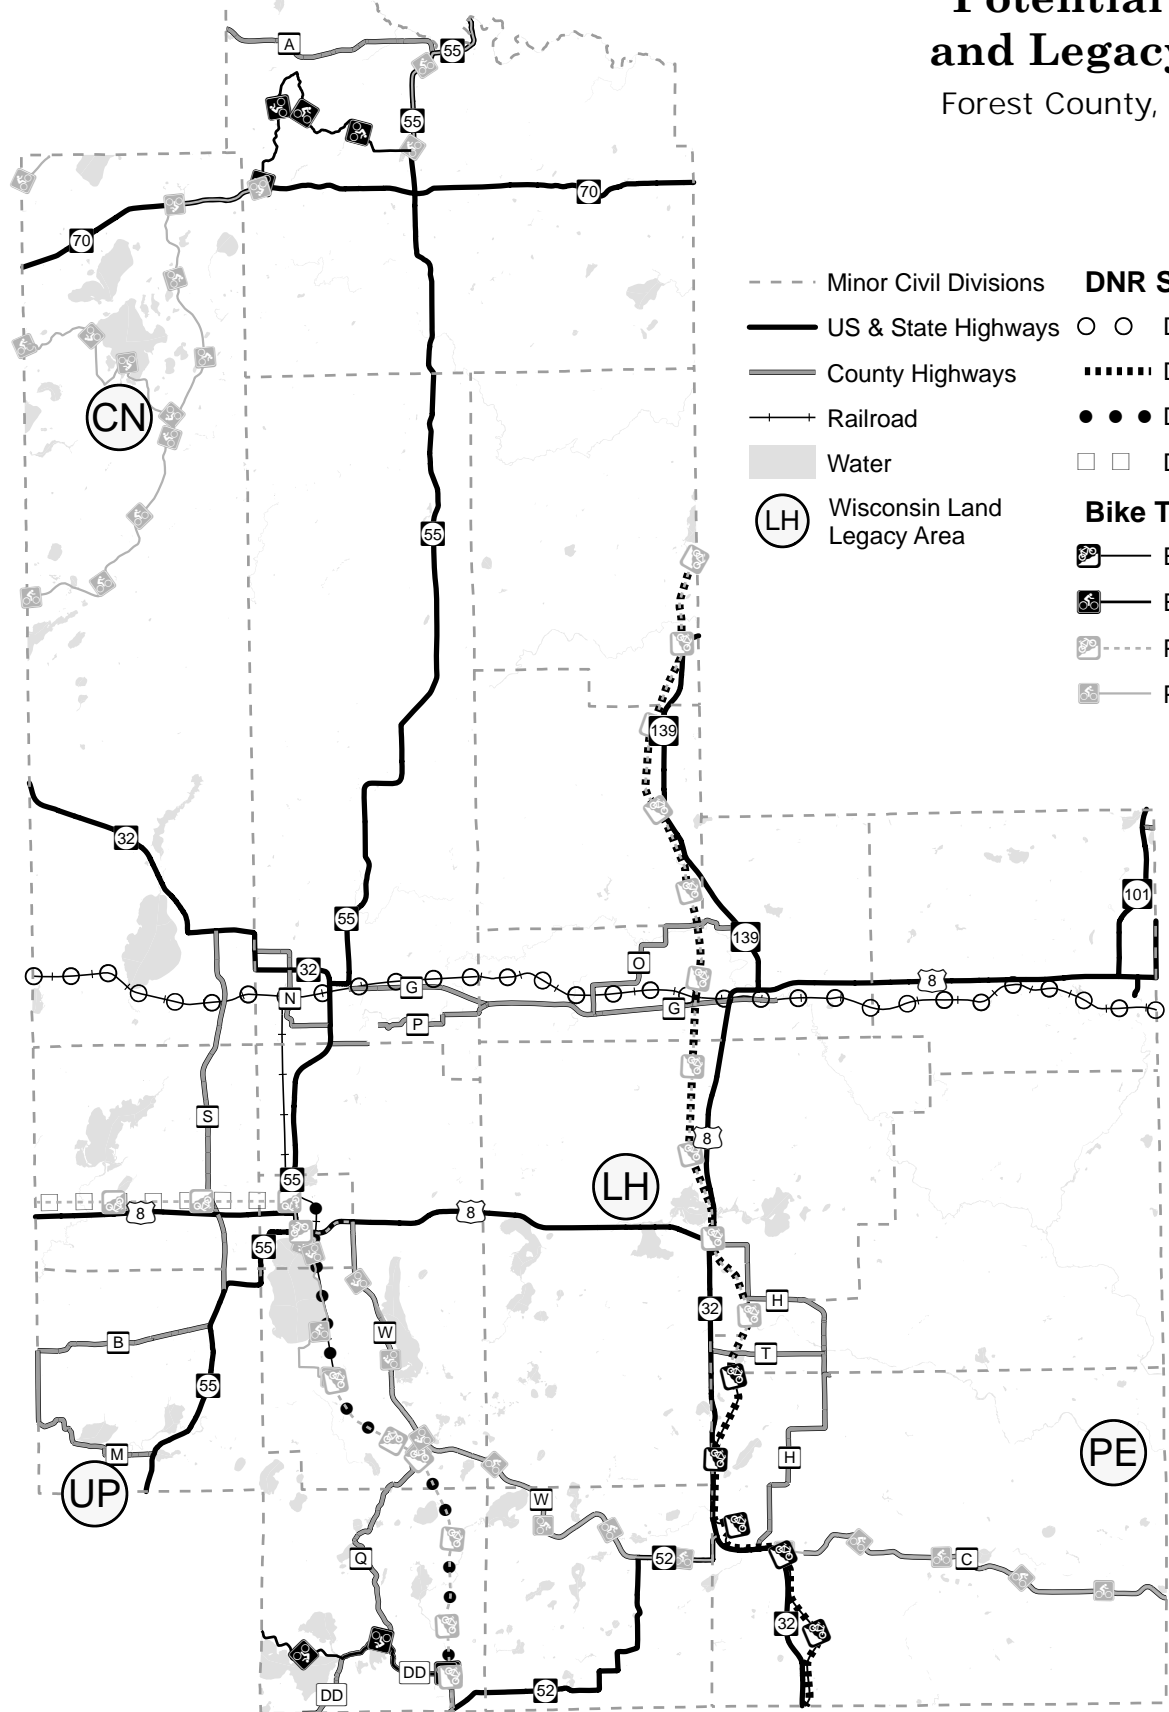

Map 1
**Potential Trails
 and Legacy Areas**
 Forest County, Wisconsin

- - - Minor Civil Divisions
- US & State Highways
- County Highways
- + + Railroad
- Water
- (LH) Wisconsin Land Legacy Area
- DNR Segments**
- ○ DNR Segment 13
- DNR Segment 2
- ● ● DNR Segment 56
- □ DNR Segment 69
- Bike Trails**
- ⊗ Existing Off Road
- ⊗ Existing On Road
- ⊗ Proposed Off Road
- ⊗ Proposed On Road

Prepared by:
**North Central
 Wisconsin Regional
 Planning Commission**
 NCWRPC
 210 McClellan Street, Suite 210, Wausau, Wisconsin 54403
 Phone (715) 849-5510, www.ncwrpc.org

This map is neither a legally recorded map nor a survey and is not intended to be used as one. This drawing is a compilation of records, information and data used for reference purposes only. NCWRPC is not responsible for any inaccuracies herein contained.