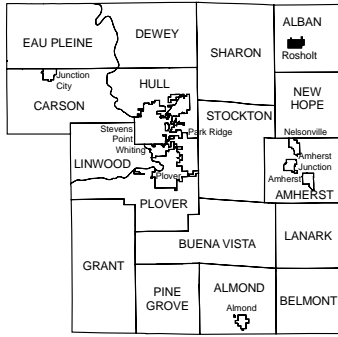

Map 5-1 Village of Rosholt Utilities & Community Facilities Portage County, Wisconsin

- - - Village Boundary
- US & State Highways
- County Highways
- Local Roads
- Private / Other
- Water
- Fairgrounds
- Benn Conservancy Area
- American Legion Hall
- Athletic Field
- Baseball Field
- Telephone Company
- Village Office
- Depot Park
- ★ Benn Conservancy
- Cell Tower
- Cemetery
- Church
- Clinic
- Communications Tower
- ▲ Closed Dump Site
- Footbridge Park
- High School / Grade School
- Post Office
- Rosholt Memorial / Lions Park
- Saint Adalbert Grade School
- Village Hall / Library
- * Tennis / Baseball Facilities
- Waste Water Treatment
- ▲ Wisconsin Lions Camp

This map is neither a legally recorded map nor a survey and is not intended to be used as one. This drawing is a compilation of records, information and data used for reference purposes only. NCWRPC is not responsible for any inaccuracies herein contained.