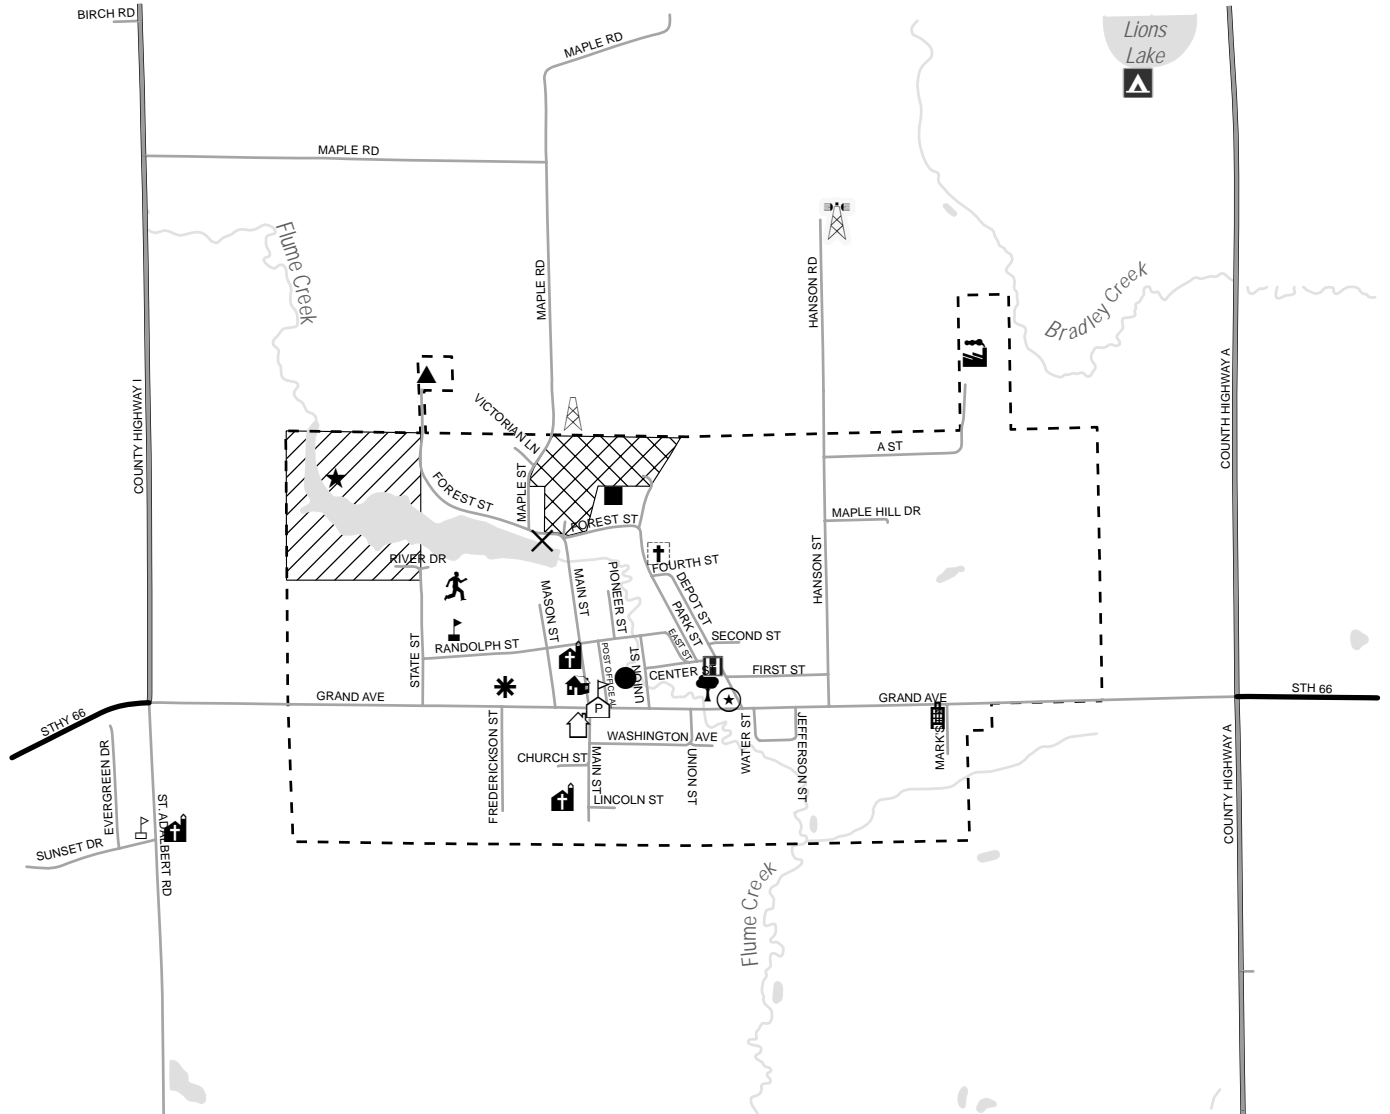

Map 5-1 Village of Rosholt Utilities & Community Facilities Portage County, Wisconsin

- - - Village Boundary
- US & State Highways
- County Highways
- Local Roads
- Private / Other
- Water
- Fairgrounds
- Benn Conservancy Area
- American Legion Hall
- Athletic Field
- Baseball Field
- Telephone Company
- Village Office
- Depot Park
- ★ Benn Conservancy
- Cell Tower
- Cemetery
- Church
- Clinic
- Communications Tower
- ▲ Closed Dump Site
- Footbridge Park
- High School / Grade School
- Post Office
- Rosholt Memorial / Lions Park
- Saint Adalbert Grade School
- Village Hall / Library
- * Tennis / Baseball Facilities
- Waste Water Treatment
- ▲ Wisconsin Lions Camp

This map is neither a legally recorded map nor a survey and is not intended to be used as one. This drawing is a compilation of records, information and data used for reference purposes only. NCWRPC is not responsible for any inaccuracies herein contained.