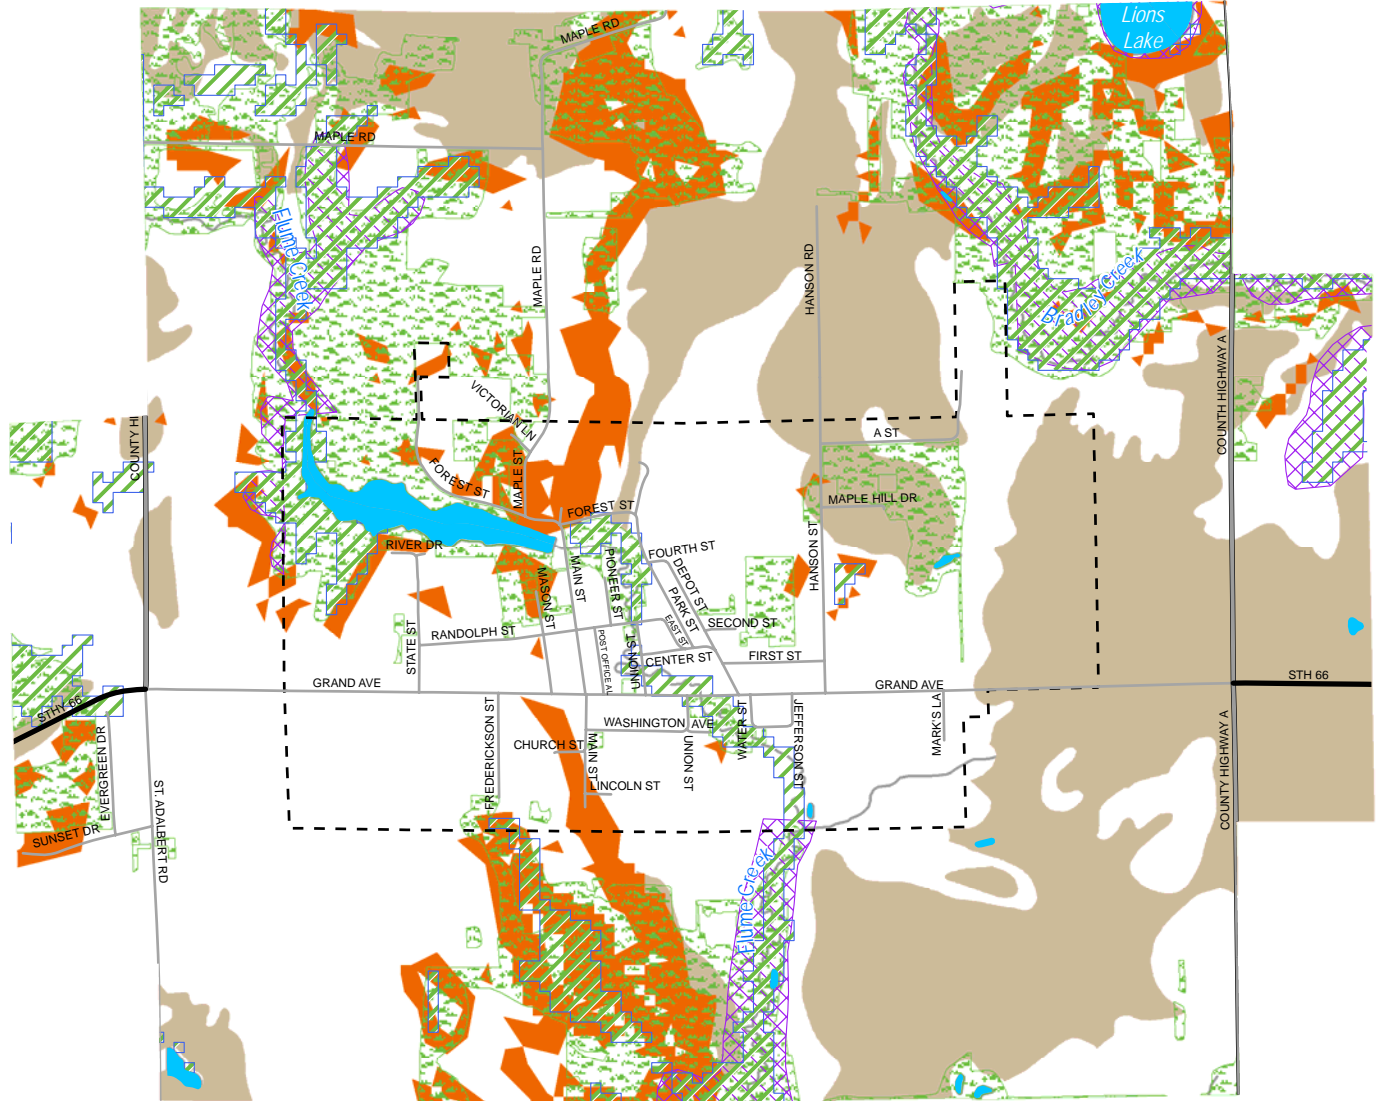

Map 2-1 Village of Rosholt Natural Resources Portage County, Wisconsin

- US & State Highways
- County Highways
- Local Roads
- Private / Other
- Village Boundary
- Water
- Generalized Wetlands
- Floodway
- Woodlands
- Steep Slopes
- Prime Farmlands

This map is neither a legally recorded map nor a survey and is not intended to be used as one. This drawing is a compilation of records, information and data used for reference purposes only. NCWRPC is not responsible for any inaccuracies herein contained.