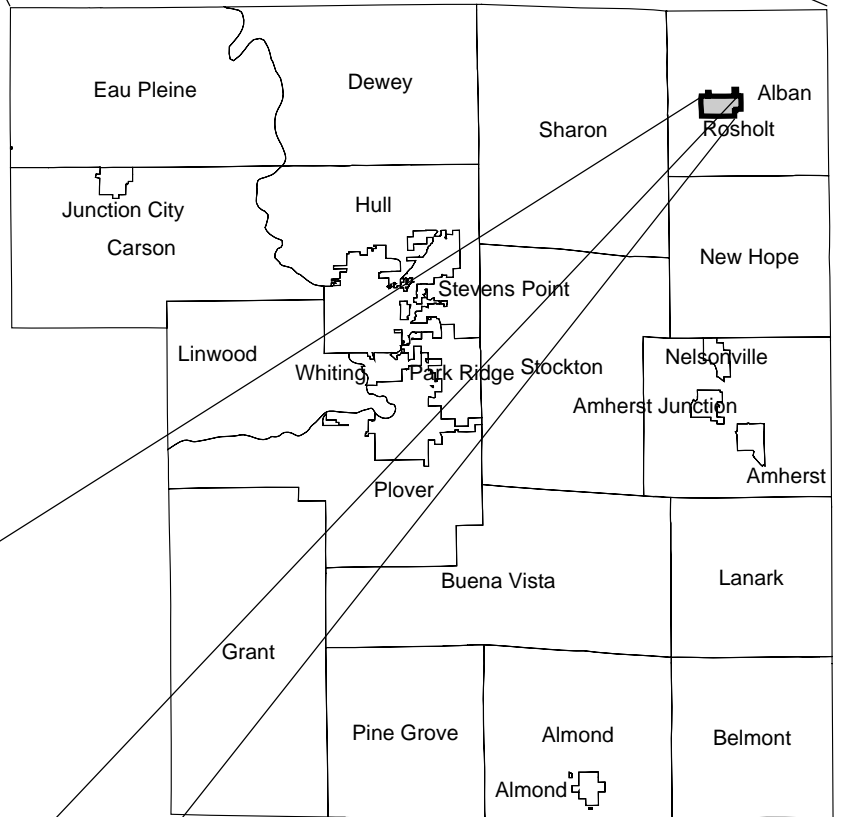

Map 1-1  
**Village of Rosholt**  
**Location Map**  
 Portage County, Wisconsin

This map is neither a legally recorded map nor a survey and is not intended to be used as one. This drawing is a compilation of records, information and data used for reference purposes only. NCWRPC is not responsible for any inaccuracies herein contained.