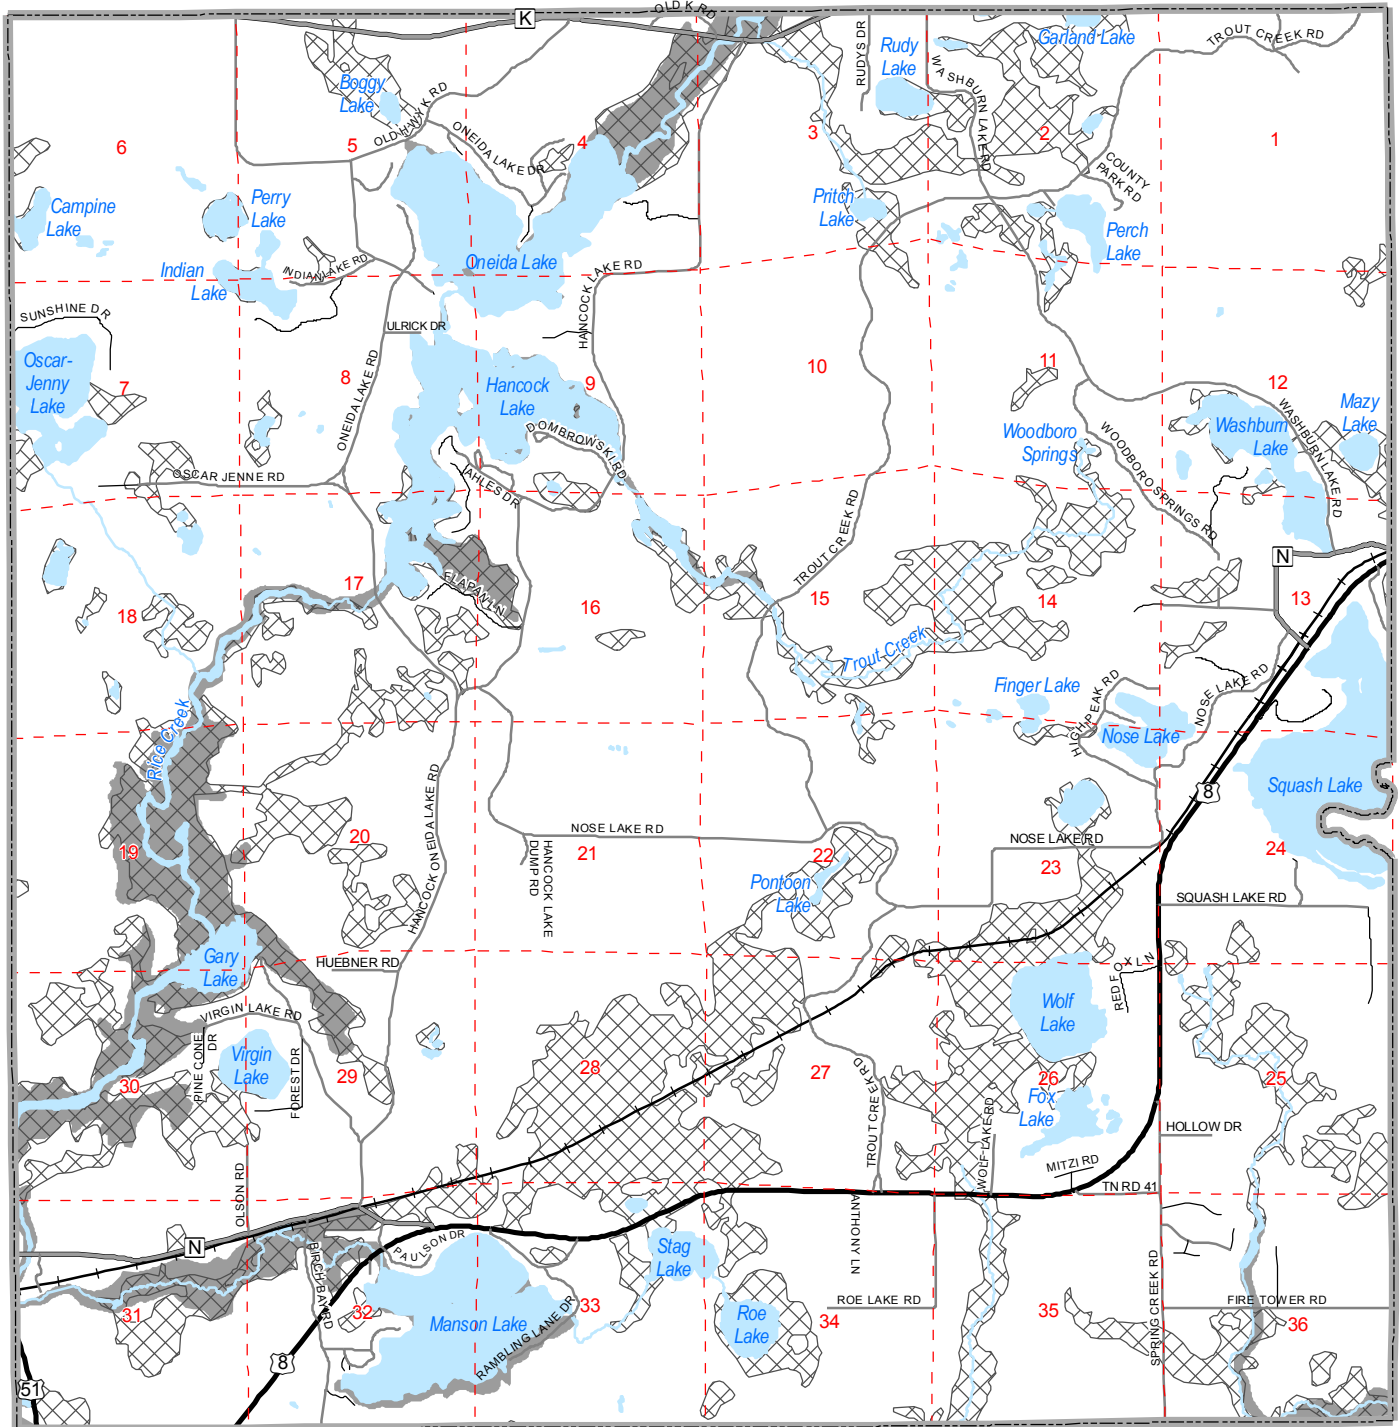

Map 2  
Town of Woodboro  
Water Features  
Oneida County, Wisconsin

- Town Border
- Section Lines
- US & State Highways
- County Highways
- Local Roads
- Private / Other Roads
- Railroad
- Water
- Floodway
- DNR Wetlands

Source: WI DNR, FEMA, NCRWPC

This map is neither a legally recorded map nor a survey and is not intended to be used as one. This drawing is a compilation of records, information and data used for reference purposes only. NCRWPC is not responsible for any inaccuracies herein contained.